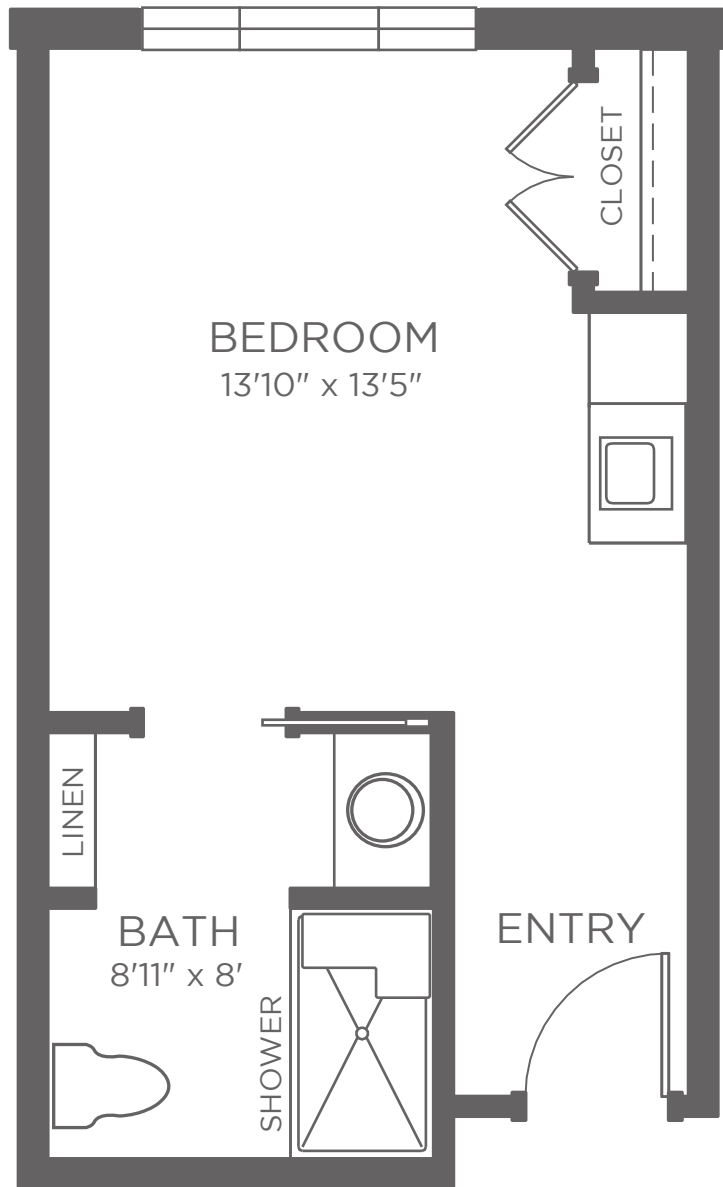

FLOOR PLAN

ASSISTED LIVING

AL | TYPE A

STUDIO | 1 BATH

Approximately 335 sf

Kisco Senior Living reserves the right to change pricing, delete or modify floor plans and specifications without notice or obligation. All square footage is approximate. 