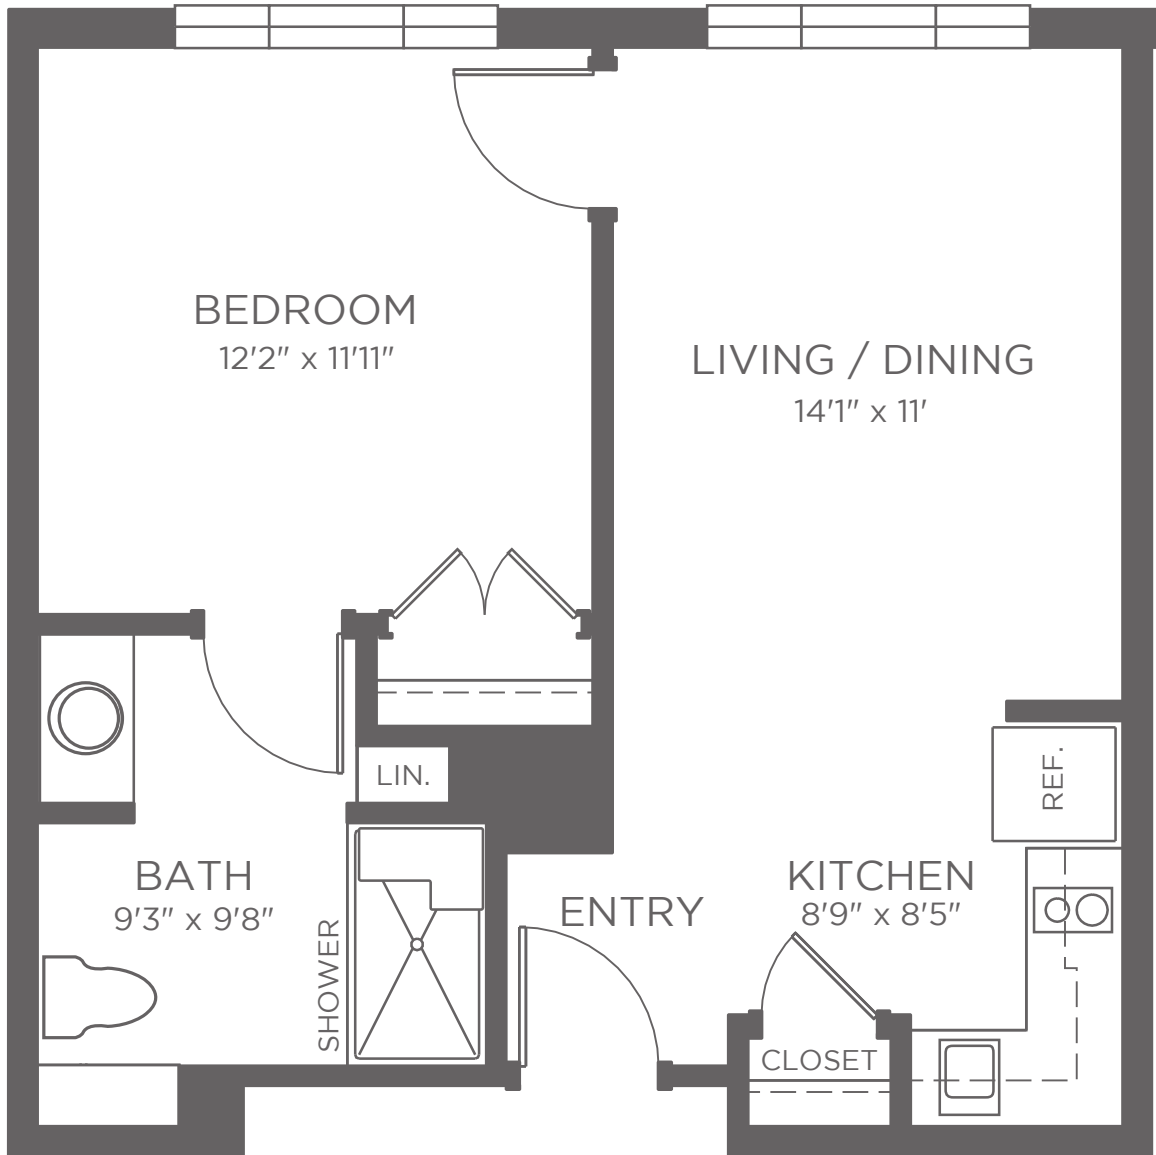

FLOOR PLAN

ASSISTED LIVING

AL | TYPE B

1 BEDROOM | 1 BATH

Approximately 570 sf

Kisco Senior Living reserves the right to change pricing, delete or modify floor plans and specifications without notice or obligation. All square footage is approximate. 