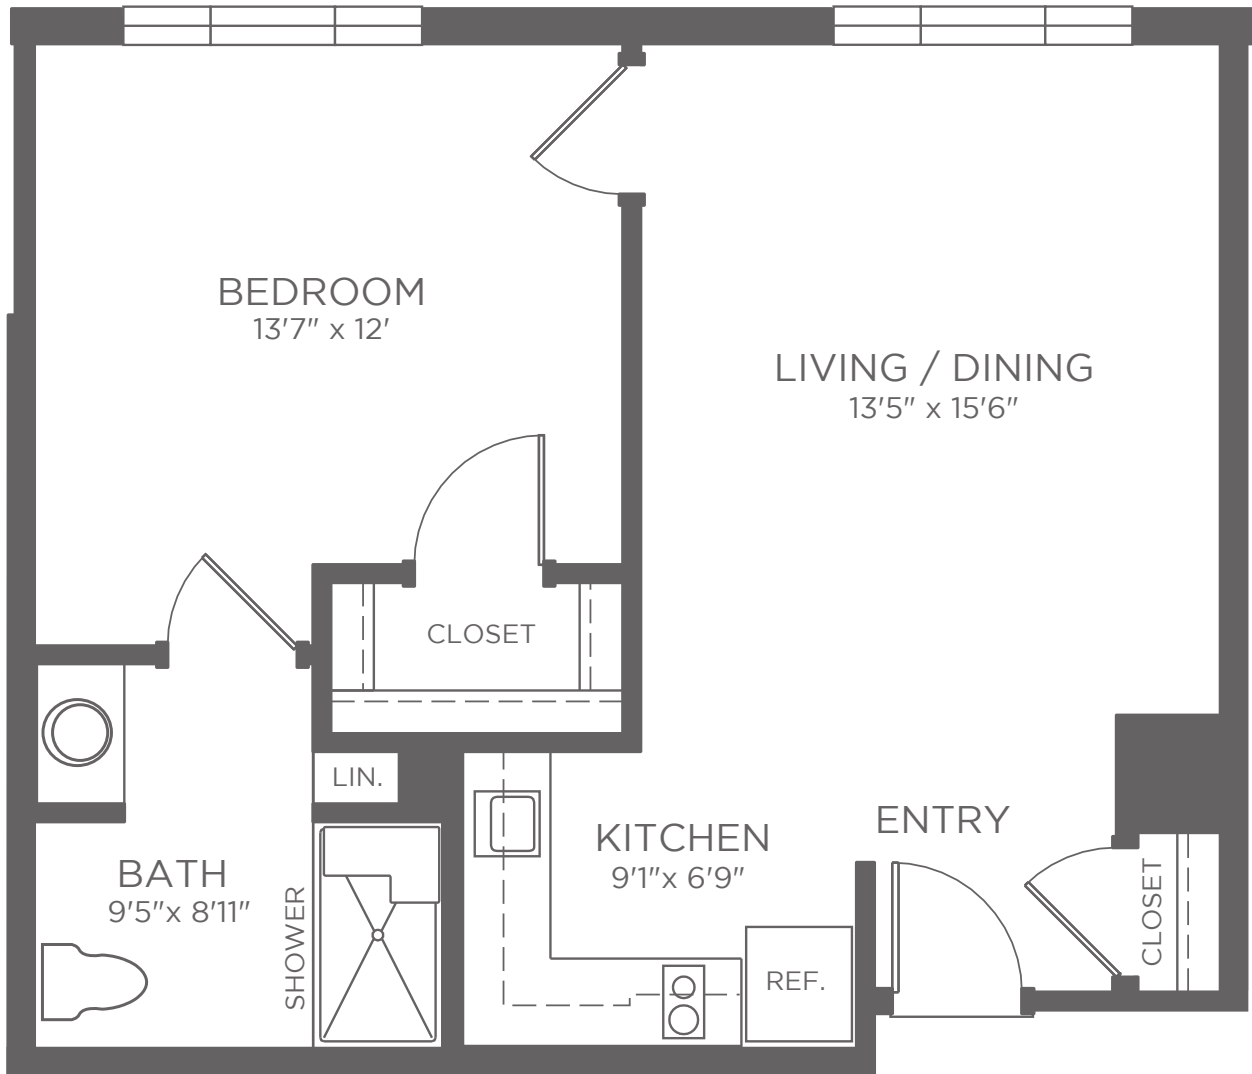

FLOOR PLAN

ASSISTED LIVING

AL | TYPE C

1 BEDROOM | 1 BATH

Approximately 673 sf

Kisco Senior Living reserves the right to change pricing, delete or modify floor plans and specifications without notice or obligation. All square footage is approximate. 