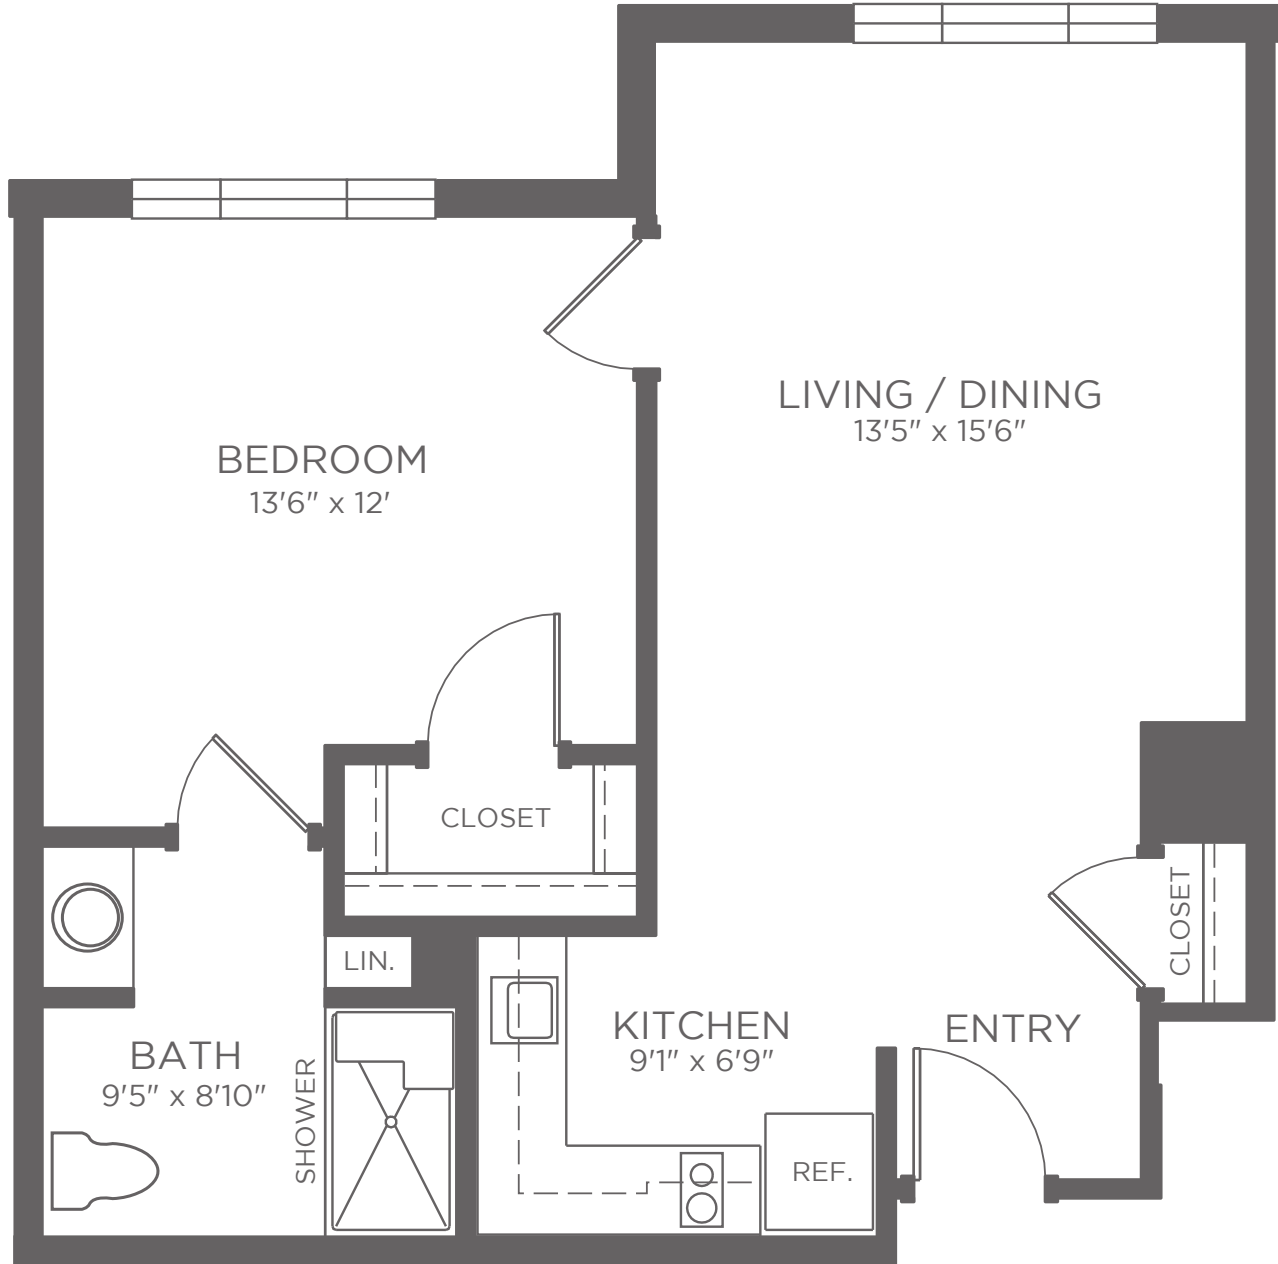

FLOOR PLAN

ASSISTED LIVING

AL | TYPE D

1 BEDROOM | 1 BATH

Approximately 722 sf

Kisco Senior Living reserves the right to change pricing, delete or modify floor plans and specifications without notice or obligation. All square footage is approximate. 