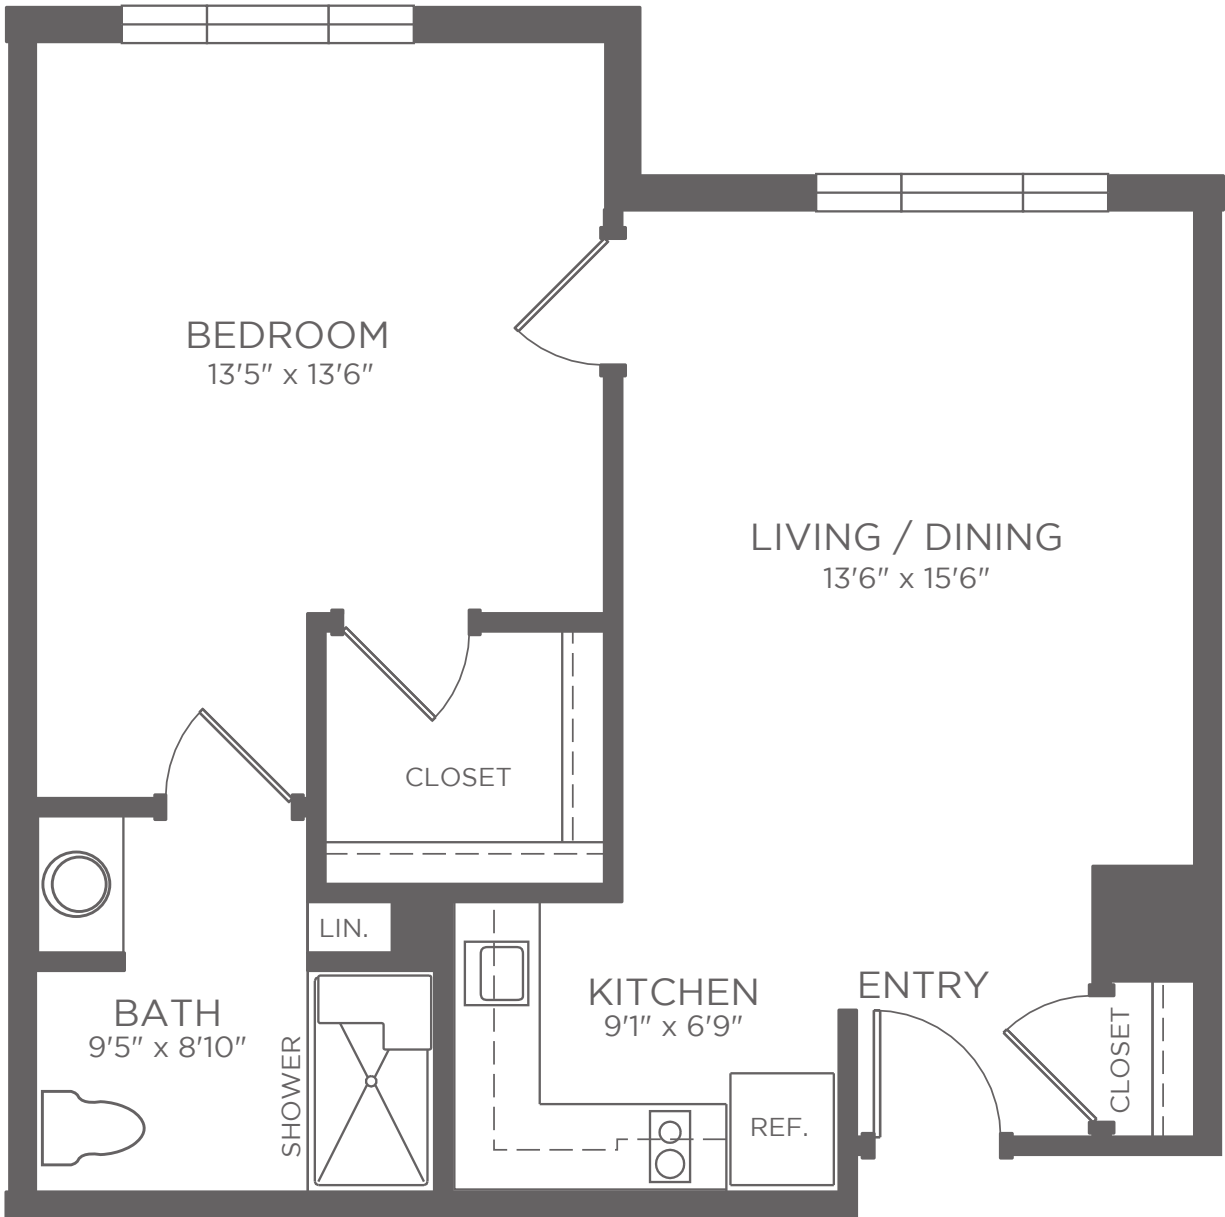

FLOOR PLAN

ASSISTED LIVING

AL | TYPE E

1 BEDROOM | 1 BATH

Approximately 731 sf

Kisco Senior Living reserves the right to change pricing, delete or modify floor plans and specifications without notice or obligation. All square footage is approximate. 