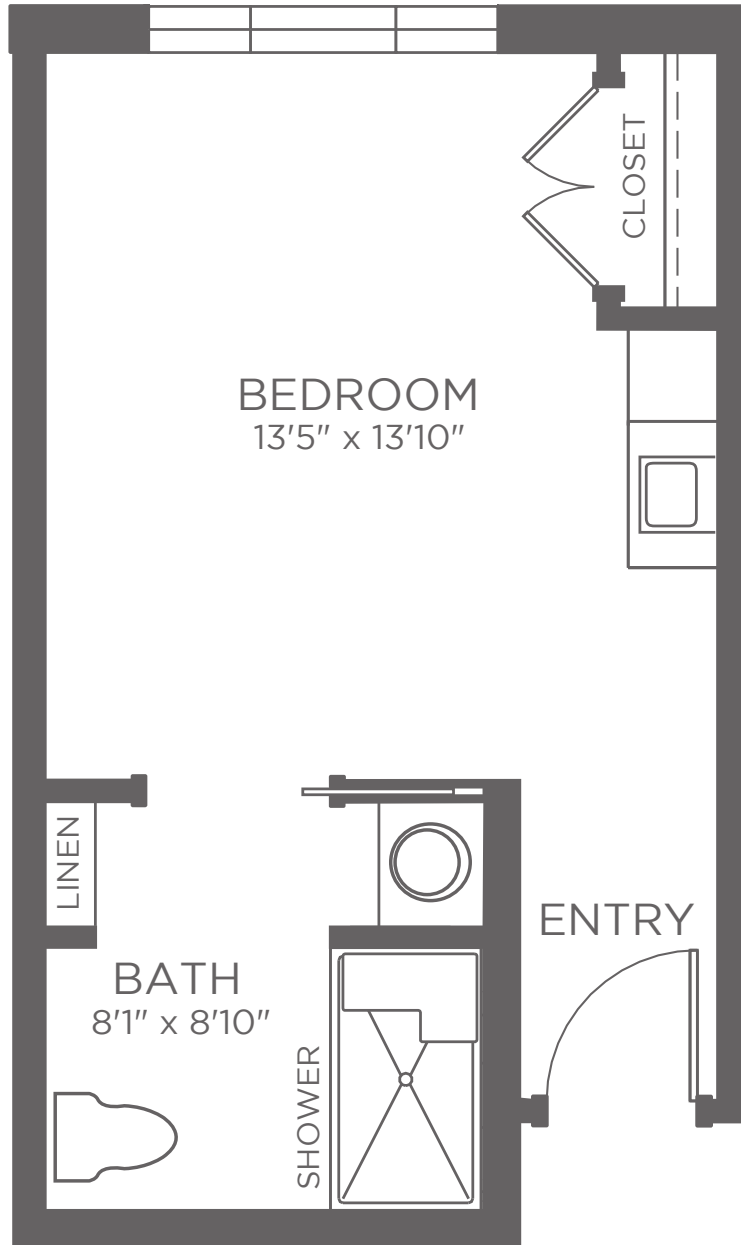

FLOOR PLAN

ENHANCED ASSISTED LIVING

AL+ | TYPE A

STUDIO | 1 BATH

Approximately 335 sf

Kisco Senior Living reserves the right to change pricing, delete or modify floor plans and specifications without notice or obligation. All square footage is approximate. 