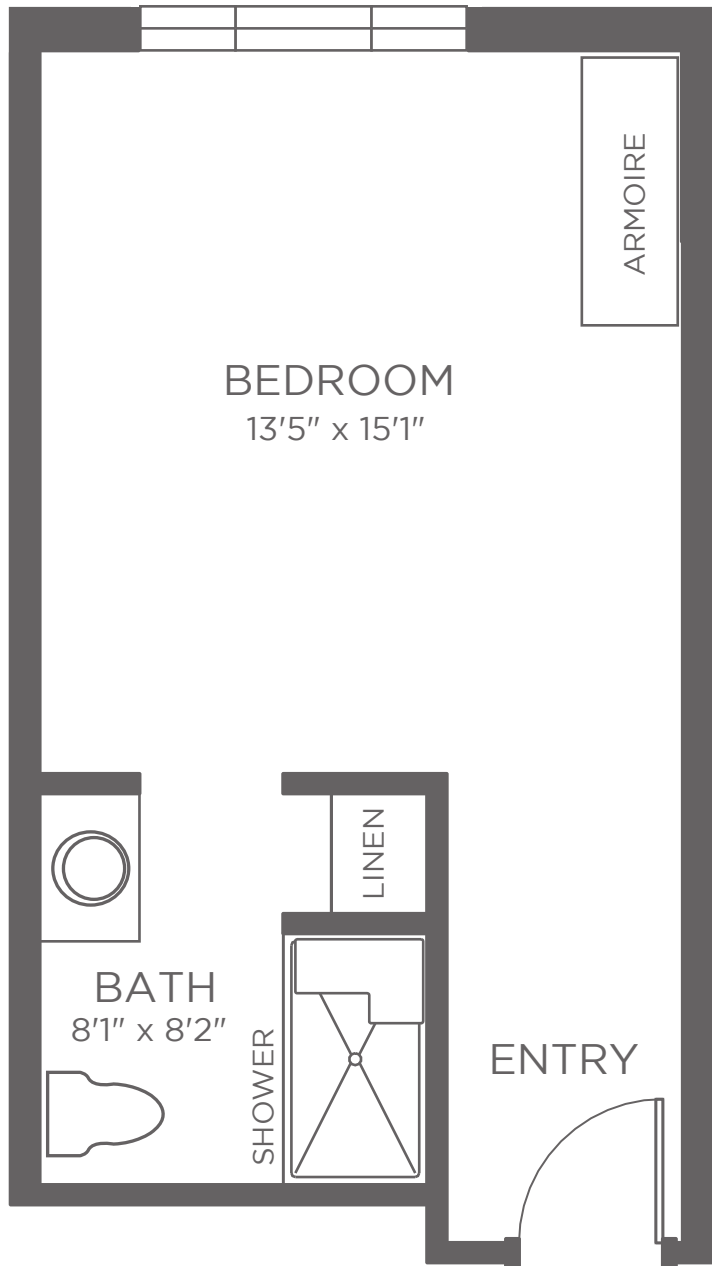

# FLOOR PLAN

MEMORY CARE

MC | TYPE B

STUDIO | 1 BATH

Approximately 354 sf

Kisco Senior Living reserves the right to change pricing, delete or modify floor plans and specifications without notice or obligation. All square footage is approximate. 