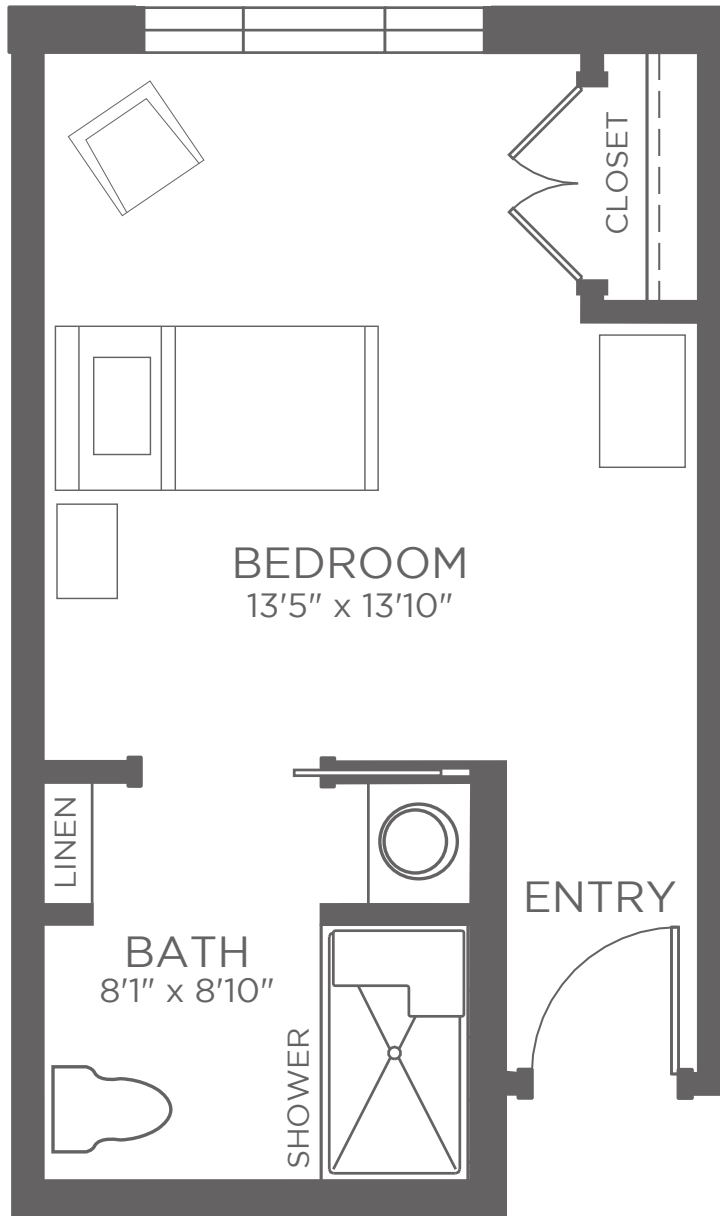

FLOOR PLAN

NURSING CARE

NC | TYPE A

STUDIO | 1 BATH

Approximately 331 sf

Kisco Senior Living reserves the right to change pricing, delete or modify floor plans and specifications without notice or obligation. All square footage is approximate. 