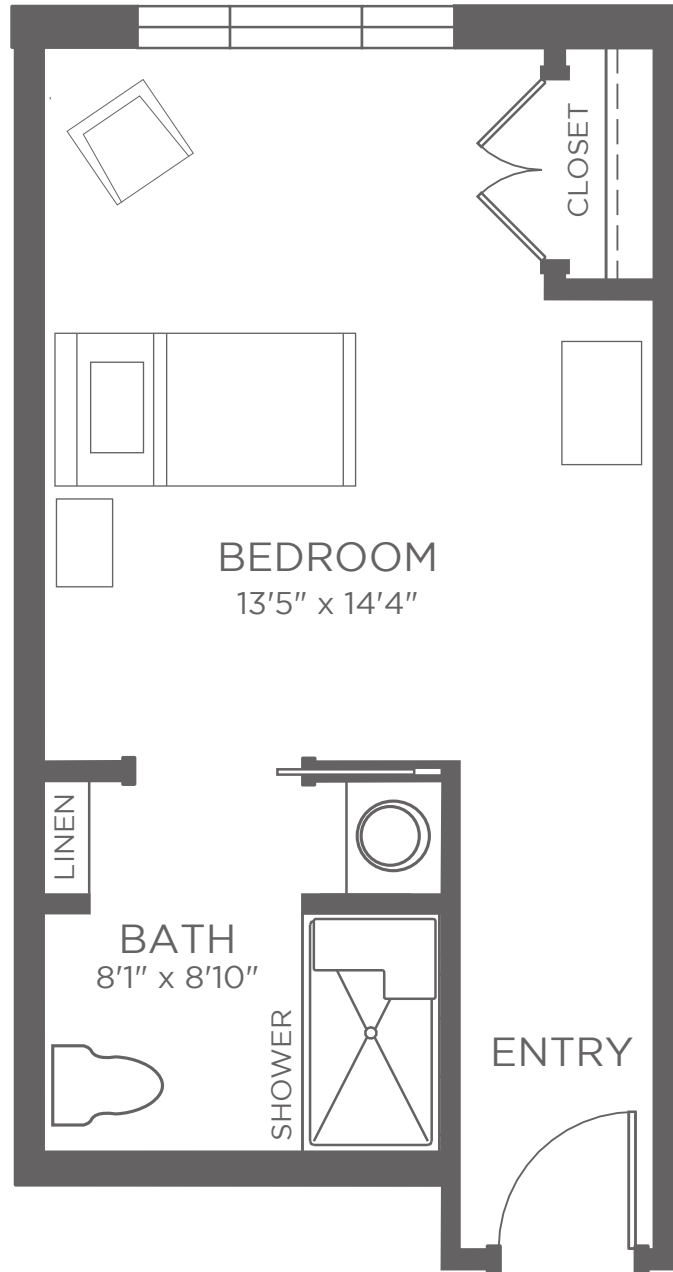

# FLOOR PLAN

NURSING CARE

NC | TYPE B

STUDIO | 1 BATH

Approximately 358 sf

Kisco Senior Living reserves the right to change pricing, delete or modify floor plans and specifications without notice or obligation. All square footage is approximate. 