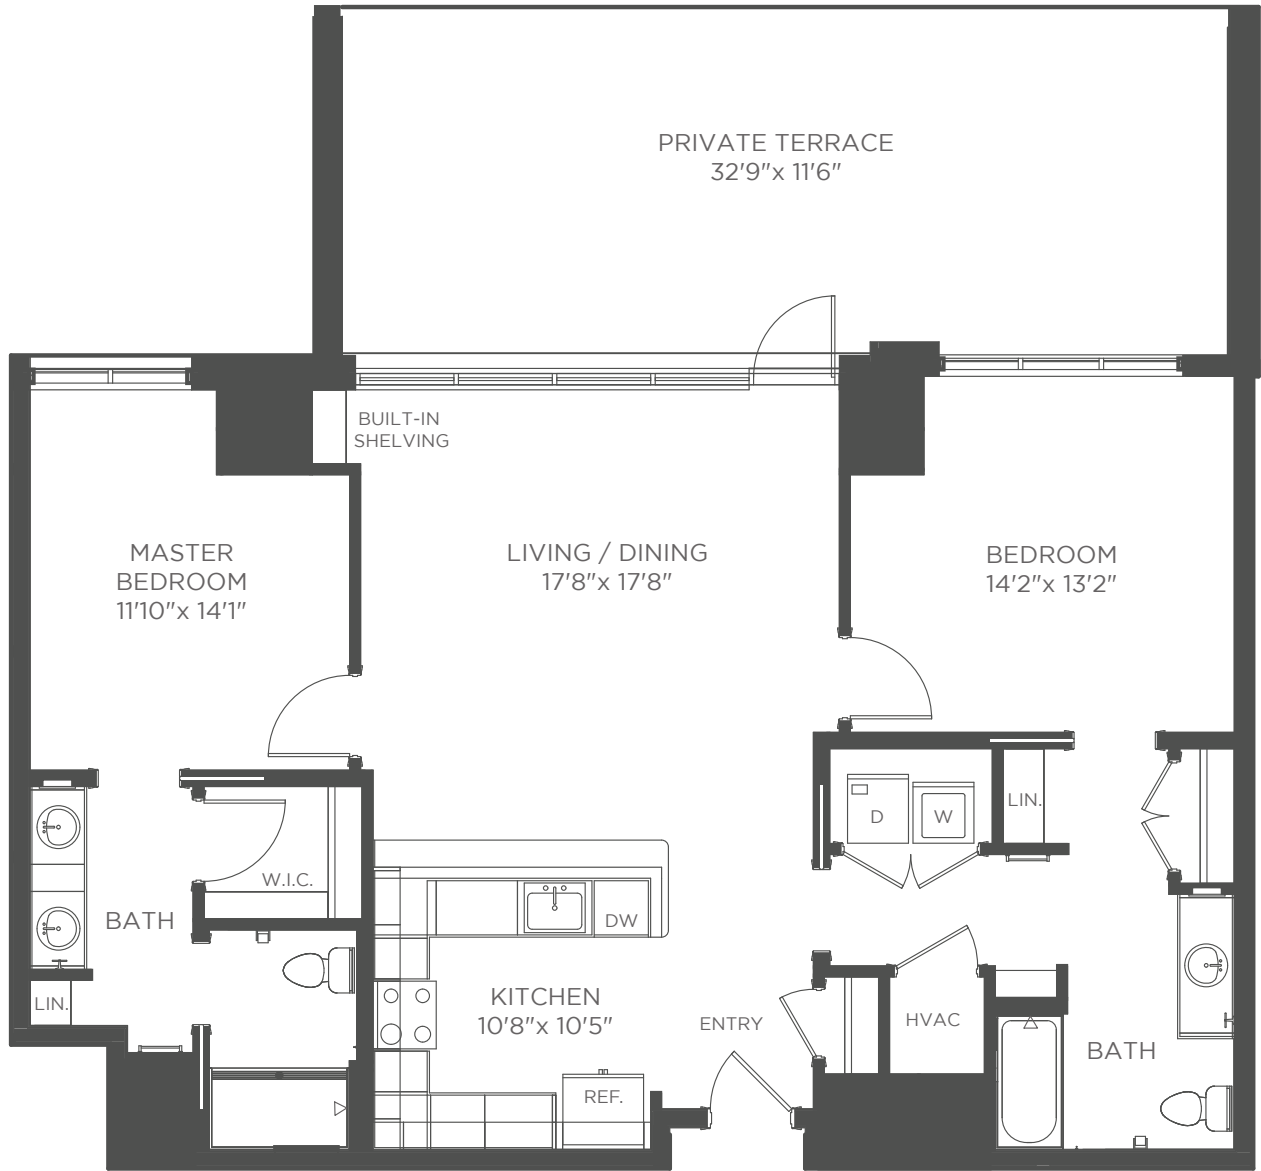

**FLOOR PLAN**  
**EAST TOWER INDEPENDENT LIVING**  
**3<sup>RD</sup> LEVEL**

**CLUB LEVEL | 313**

**2 BEDROOM | 2 BATH**

Approximately 1,284 sf

Apartment # \_\_\_\_\_ Current price \$ \_\_\_\_\_ Expires \_\_\_\_\_ Kisco associate initials \_\_\_\_\_

One time community fee \$ \_\_\_\_\_ Second occupancy monthly fee \$ \_\_\_\_\_ Pet monthly fee \$ \_\_\_\_\_ (if applicable)

Kisco Senior Living reserves the right to change pricing, delete or modify floor plans and specifications without notice or obligation. All square footage is approximate. 