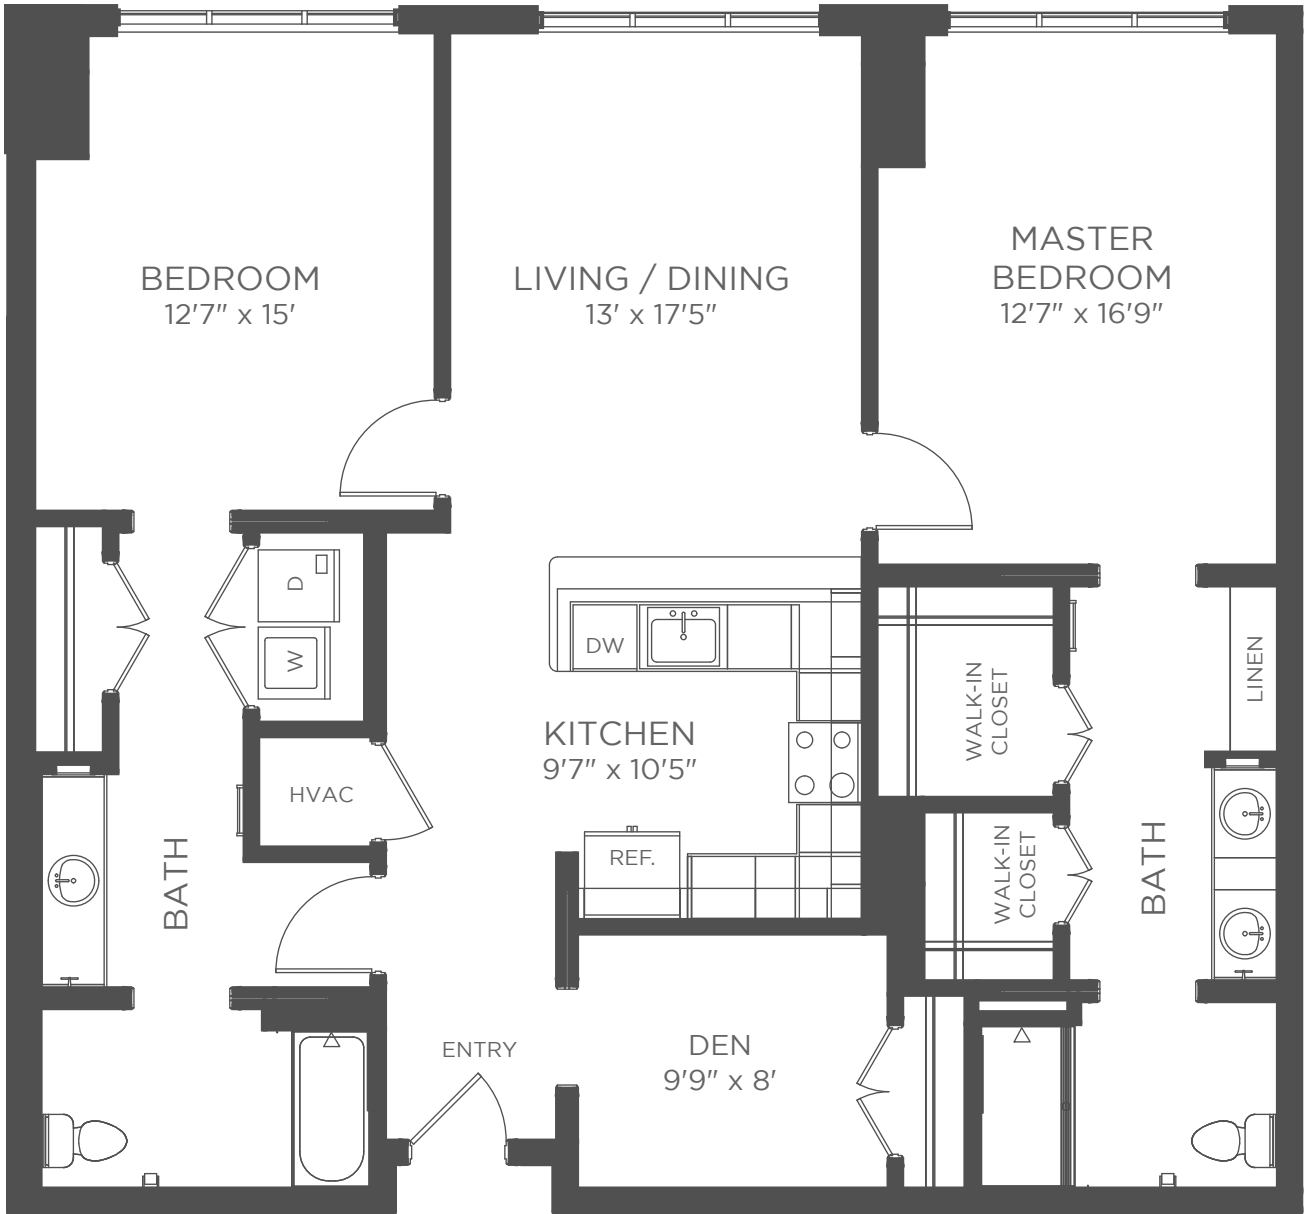

# FLOOR PLAN

EAST TOWER INDEPENDENT LIVING  
3<sup>RD</sup> LEVEL

## CLUB LEVEL | 304

2 BEDROOM | 2 BATH | DEN

Approximately 1,492 sf

Apartment # \_\_\_\_\_ Current price \$ \_\_\_\_\_ Expires \_\_\_\_\_ Kisco associate initials \_\_\_\_\_

One time community fee \$ \_\_\_\_\_ Second occupancy monthly fee \$ \_\_\_\_\_ Pet monthly fee \$ \_\_\_\_\_ (if applicable)