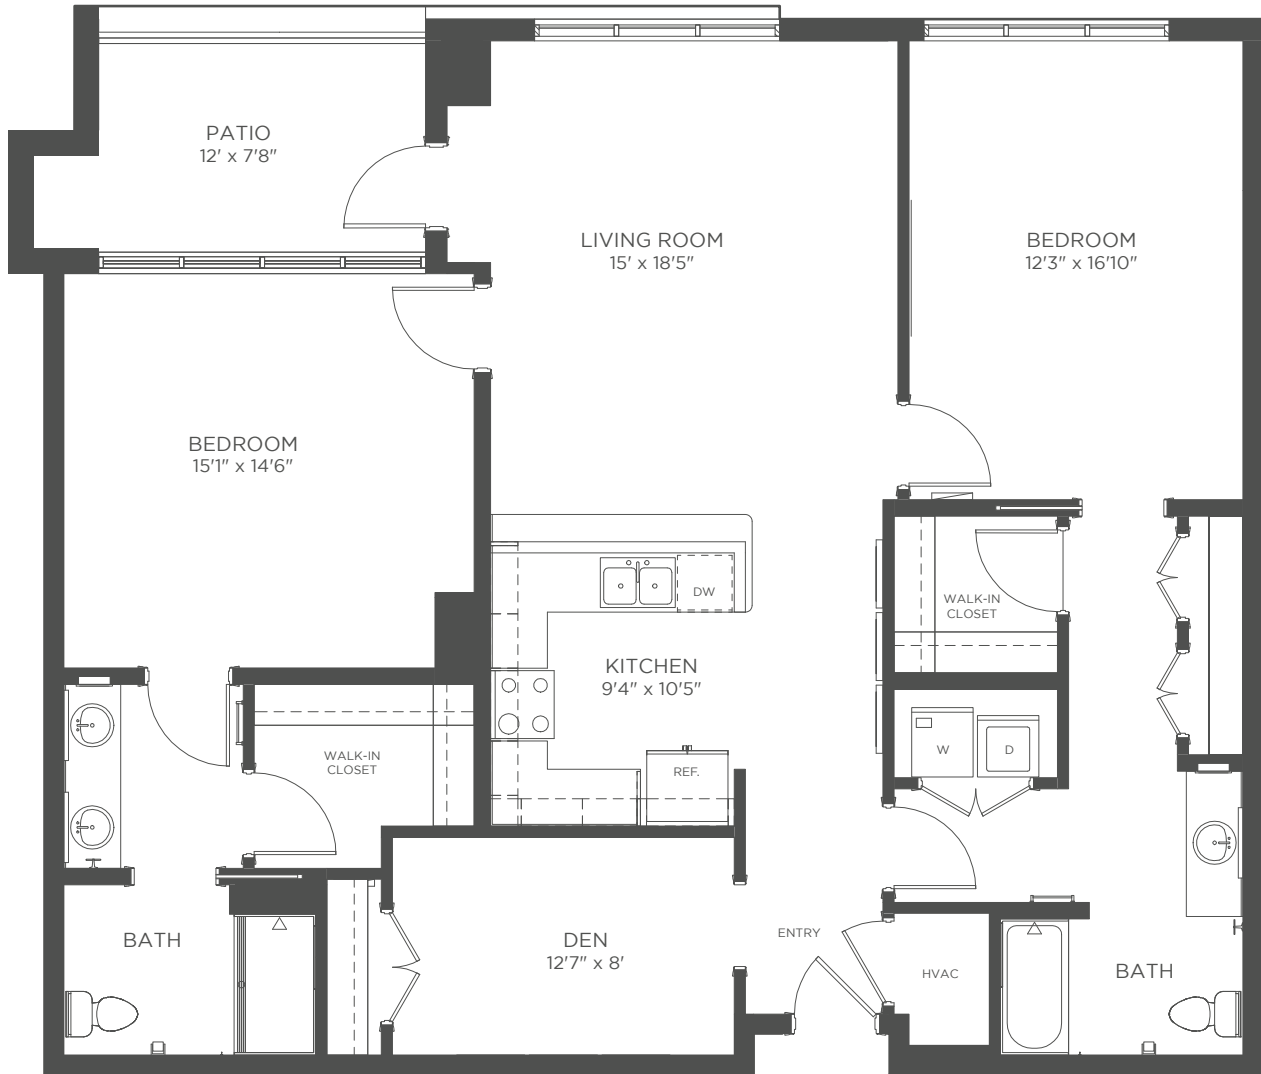

FLOOR PLAN

EAST TOWER INDEPENDENT LIVING
3RD LEVEL

CLUB LEVEL | 308

2 BEDROOM | 2 BATH | DEN

Approximately 1,543 sf

Square footage does not include balcony space.

Apartment # _____ Current price \$ _____ Expires _____ Kisco associate initials _____

One time community fee \$ _____ Second occupancy monthly fee \$ _____ Pet monthly fee \$ _____ (if applicable)

Kisco Senior Living reserves the right to change pricing, delete or modify floor plans and specifications without notice or obligation. All square footage is approximate. 