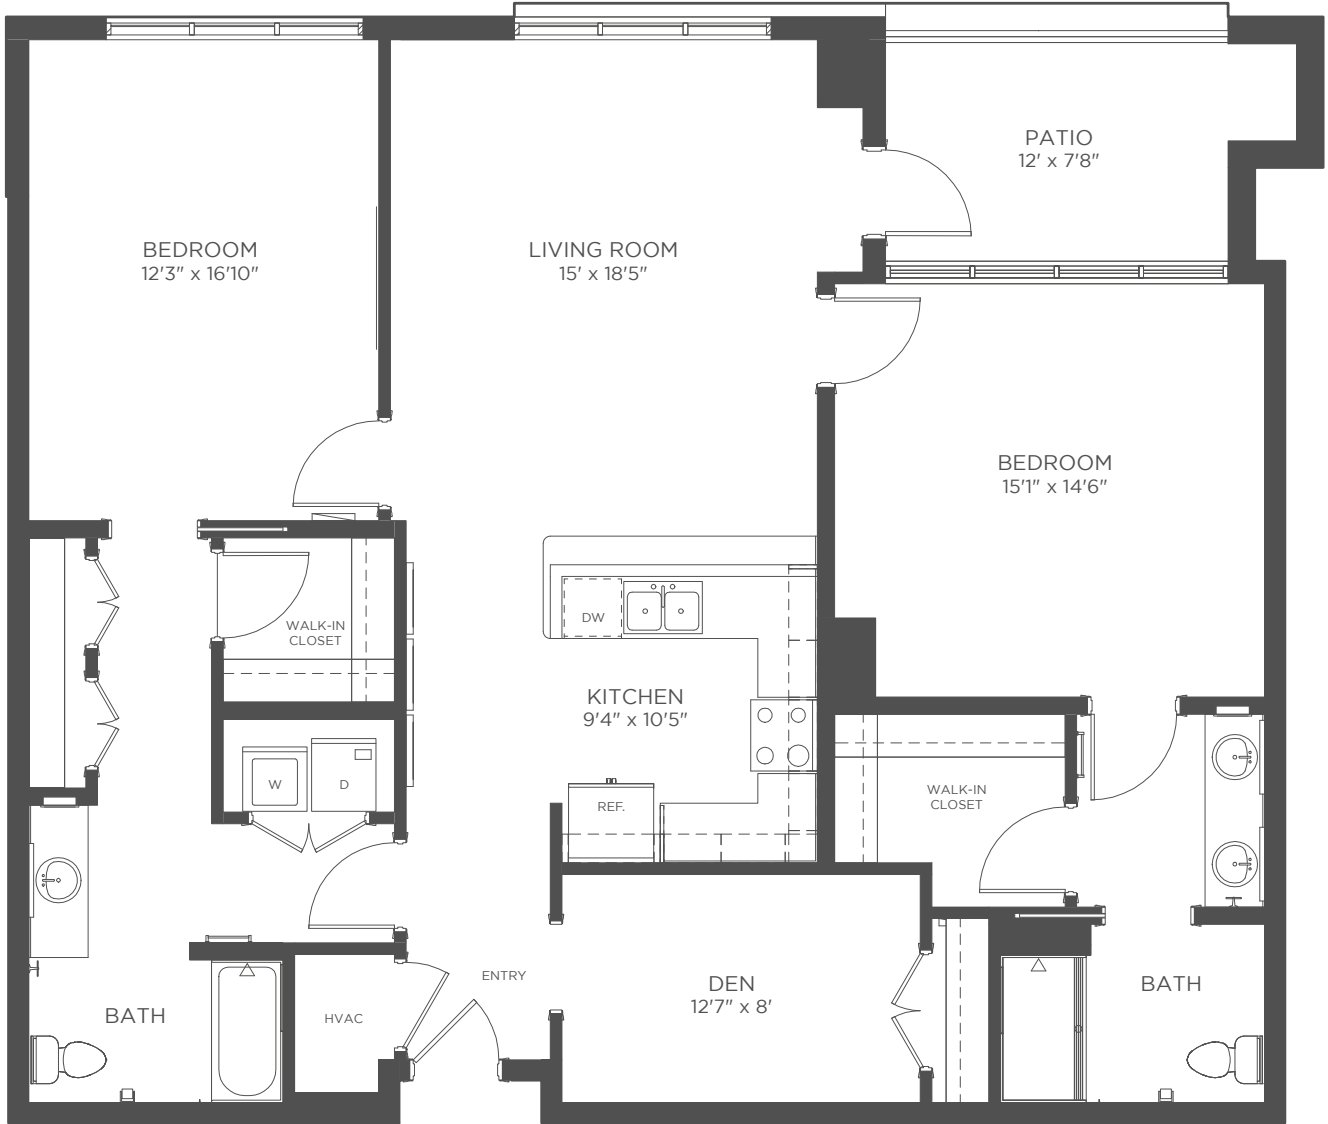

# FLOOR PLAN

EAST TOWER INDEPENDENT LIVING  
3<sup>RD</sup> LEVEL

## CLUB LEVEL | 309

2 BEDROOM | 2 BATH | DEN

Approximately 1,543 sf

*Square footage does not include patio space.*

Apartment # \_\_\_\_\_ Current price \$ \_\_\_\_\_ Expires \_\_\_\_\_ Kisco associate initials \_\_\_\_\_