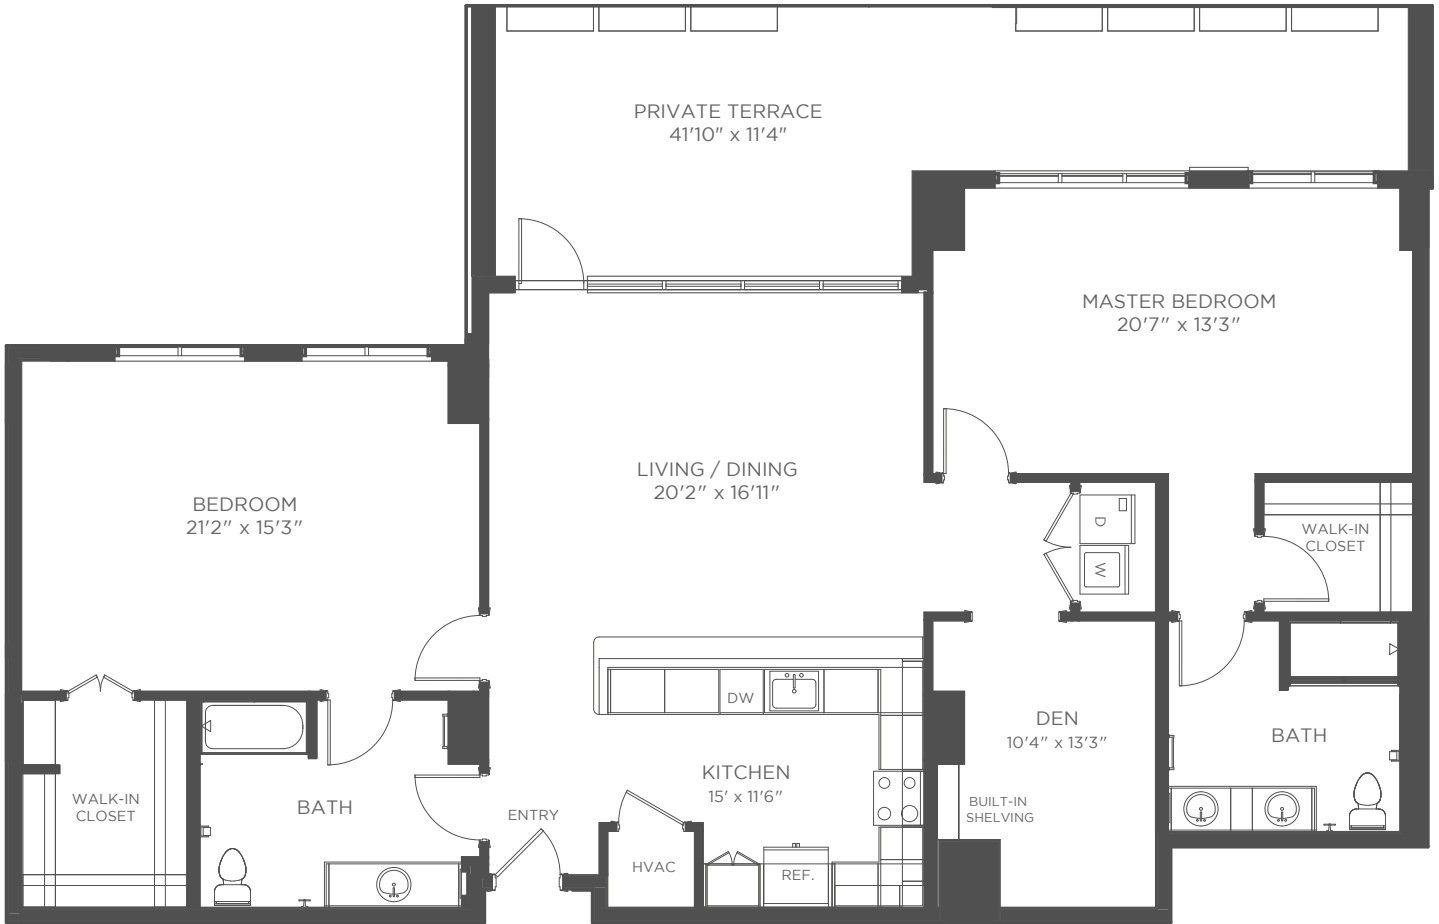

# FLOOR PLAN

EAST TOWER INDEPENDENT LIVING  
3<sup>RD</sup> LEVEL

## CLUB LEVEL | 307

2 BEDROOM | 2 BATH | DEN

Approximately 1,883 sf

Apartment # \_\_\_\_\_ Current price \$ \_\_\_\_\_ Expires \_\_\_\_\_ Kisco associate initials \_\_\_\_\_

One time community fee \$ \_\_\_\_\_ Second occupancy monthly fee \$ \_\_\_\_\_ Pet monthly fee \$ \_\_\_\_\_ (if applicable)