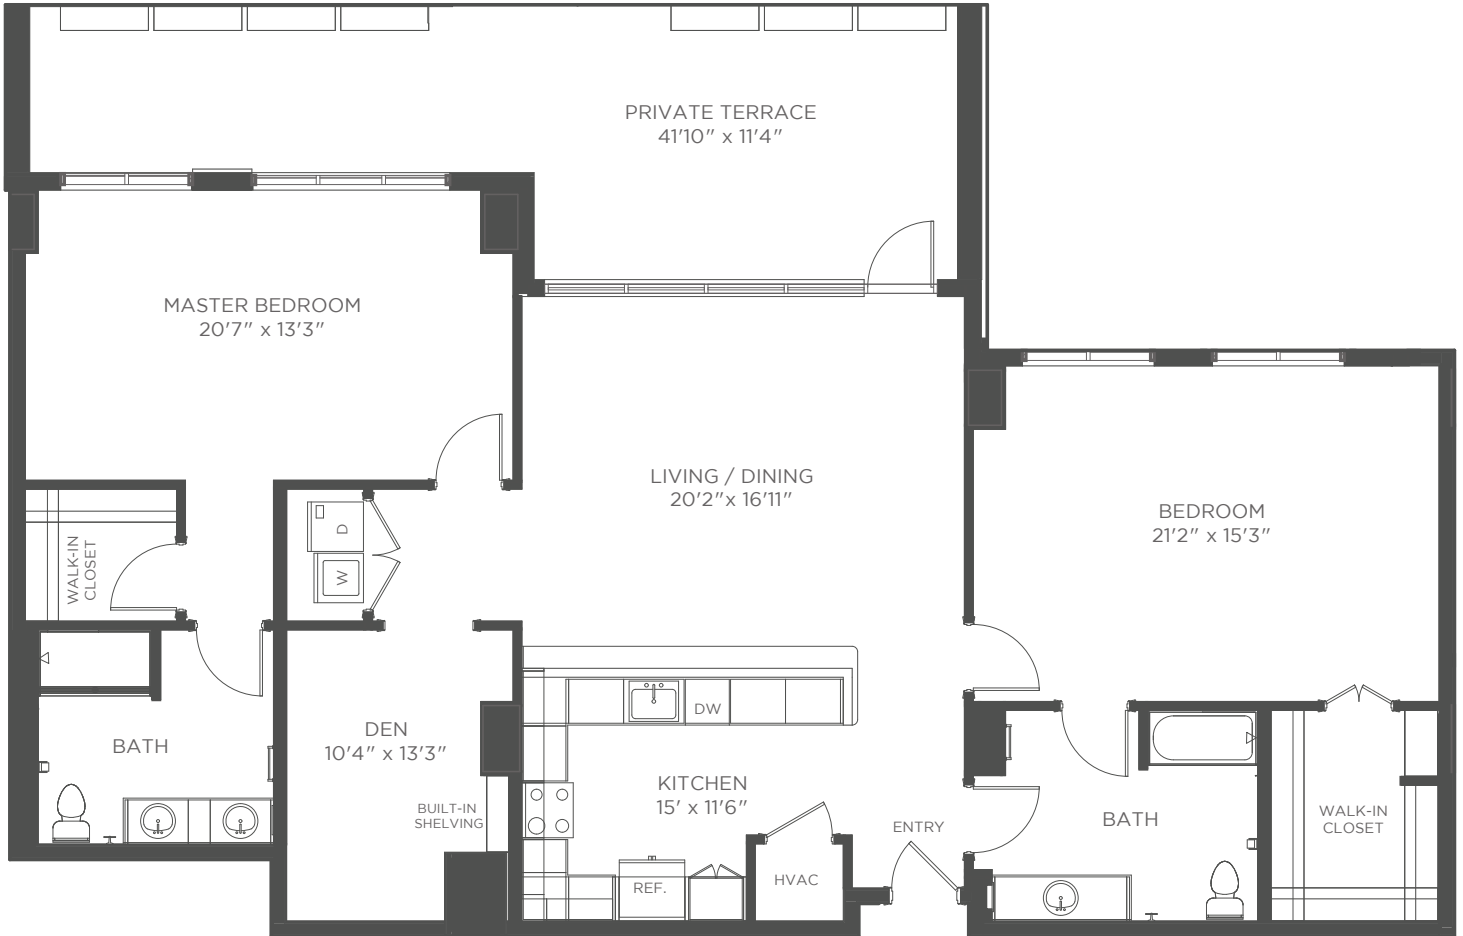

# FLOOR PLAN

EAST TOWER INDEPENDENT LIVING  
3<sup>RD</sup> LEVEL

## CLUB LEVEL | 310

2 BEDROOM | 2 BATH | DEN

Approximately 1,883 sf

Apartment # \_\_\_\_\_ Current price \$ \_\_\_\_\_ Expires \_\_\_\_\_ Kisco associate initials \_\_\_\_\_

One time community fee \$ \_\_\_\_\_ Second occupancy monthly fee \$ \_\_\_\_\_ Pet monthly fee \$ \_\_\_\_\_ (if applicable)