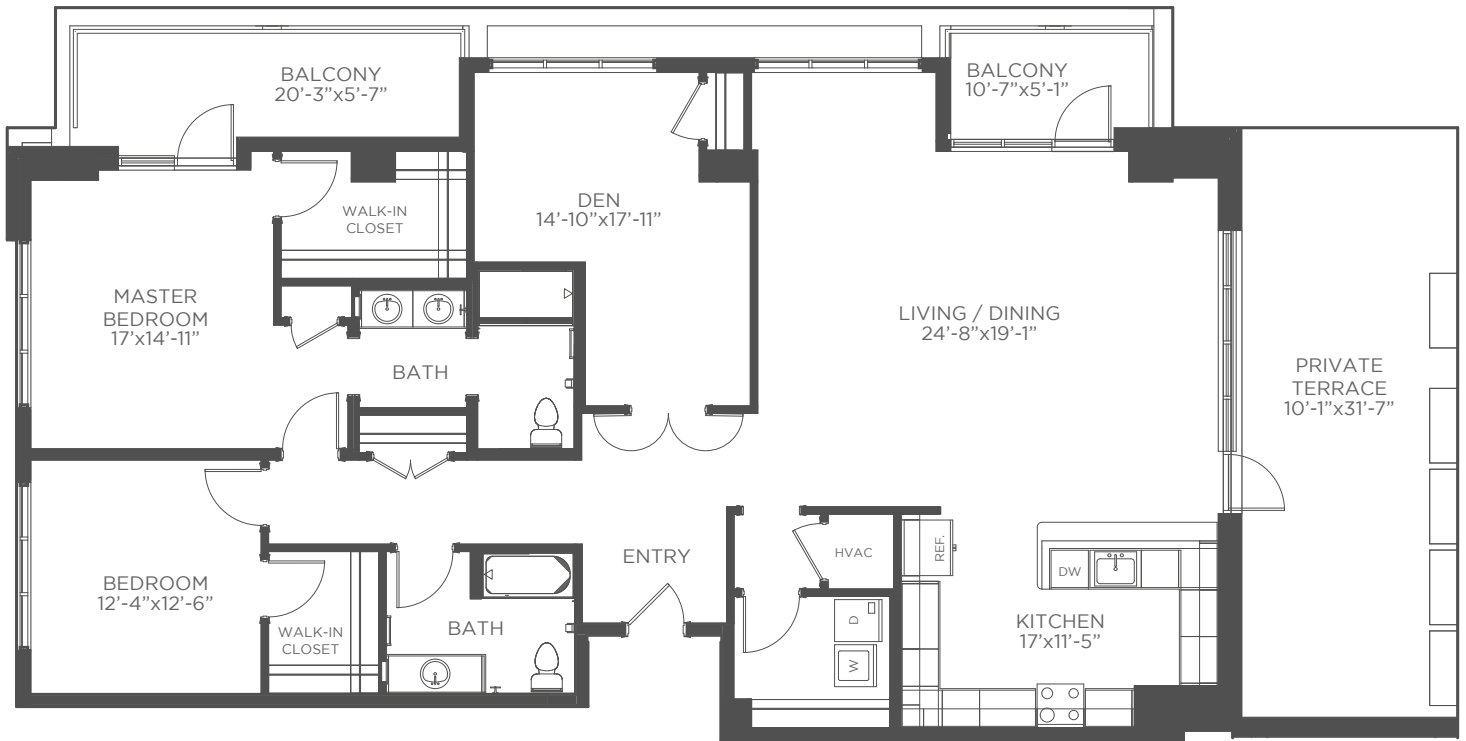

FLOOR PLAN

EAST TOWER INDEPENDENT LIVING
3RD LEVEL

CLUB LEVEL | 301

2 BEDROOM | 2 BATH | DEN

Approximately 2,044 sf

Square footage does not include balcony space.

Apartment # _____ Current price \$ _____ Expires _____ Kisco associate initials _____

One time community fee \$ _____ Second occupancy monthly fee \$ _____ Pet monthly fee \$ _____ (if applicable)

Kisco Senior Living reserves the right to change pricing, delete or modify floor plans and specifications without notice or obligation. All square footage is approximate. 