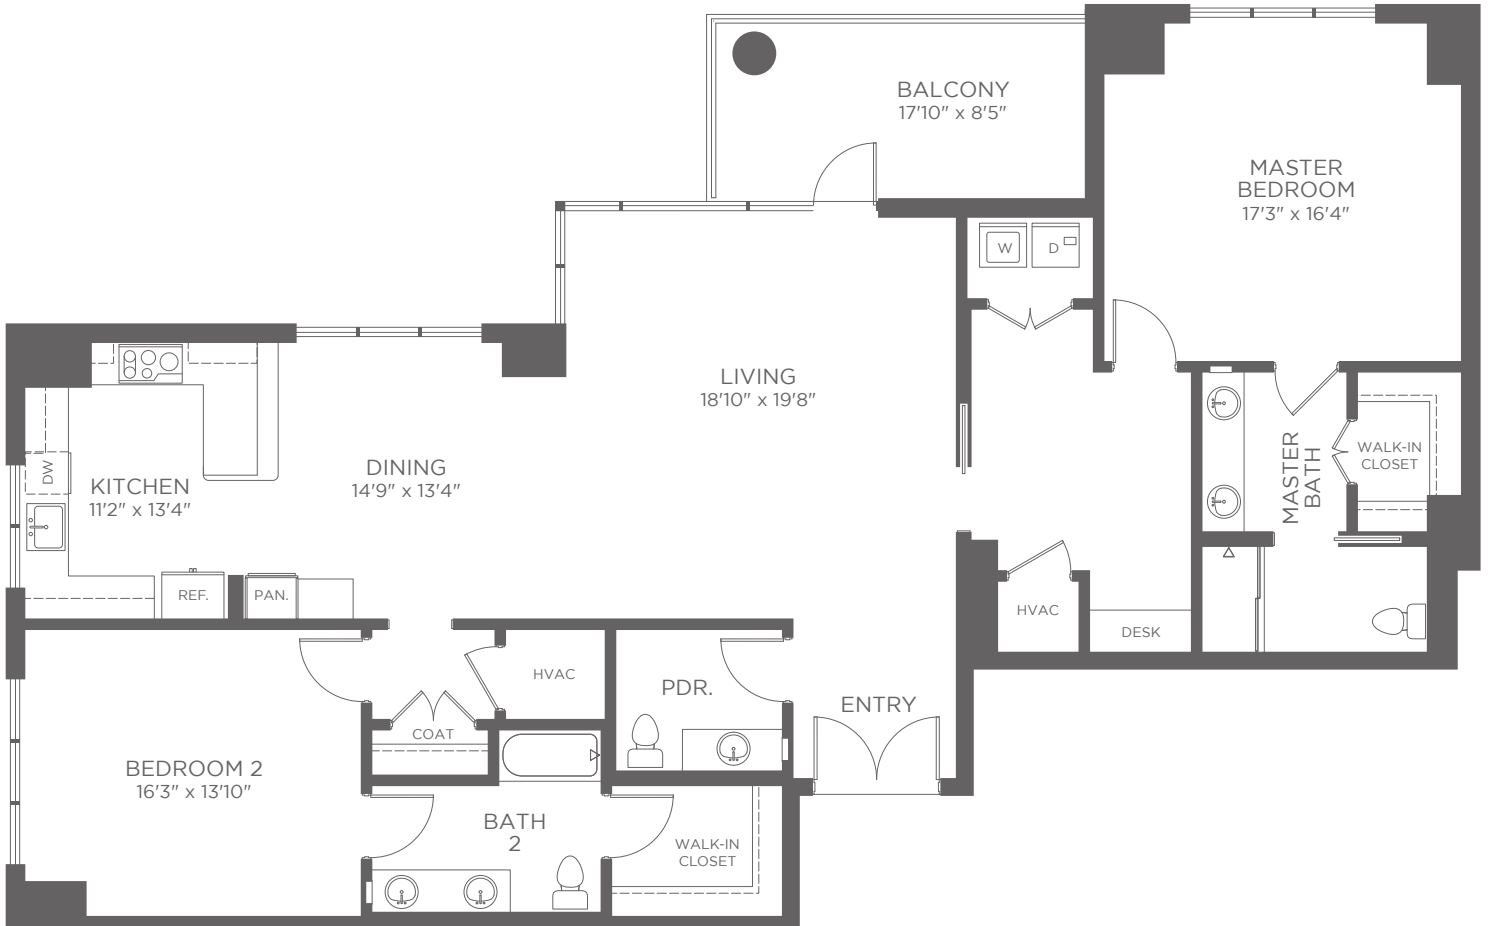

FLOOR PLAN

EAST TOWER INDEPENDENT LIVING
19TH LEVEL

PENTHOUSE | 1901

2 BEDROOM | 2½ BATH

Approximately 2,062 sf

Apartment # _____ Current price \$ _____ Expires _____ Kisco associate initials _____

One time community fee \$ _____ Second occupancy monthly fee \$ _____ Pet monthly fee \$ _____ (if applicable)

Kisco Senior Living reserves the right to change pricing, delete or modify floor plans and specifications without notice or obligation. All square footage is approximate. 

4030 Cardinal at North Hills Street
Raleigh, North Carolina 27609
984.204.8444