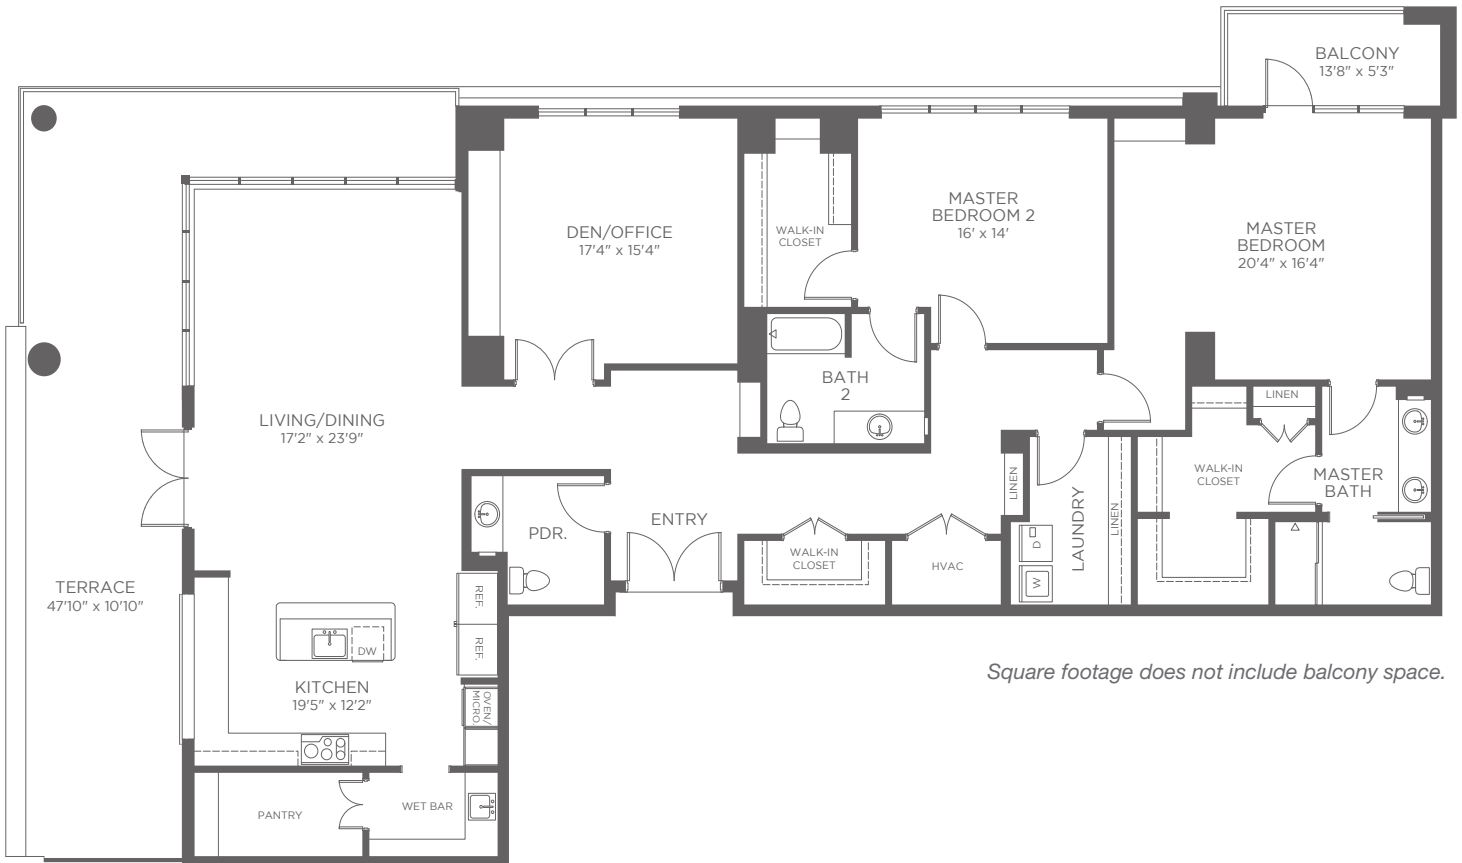

FLOOR PLAN

EAST TOWER INDEPENDENT LIVING

19TH LEVEL

PENTHOUSE | 1904

2 BEDROOM | 2½ BATH | DEN

Approximately 2,606 sf

Square footage does not include balcony space.

Apartment # _____ Current price \$ _____ Expires _____ Kisco associate initials _____

One time community fee \$ _____ Second occupancy monthly fee \$ _____ Pet monthly fee \$ _____ (if applicable)

Kisco Senior Living reserves the right to change pricing, delete or modify floor plans and specifications without notice or obligation. All square footage is approximate. 