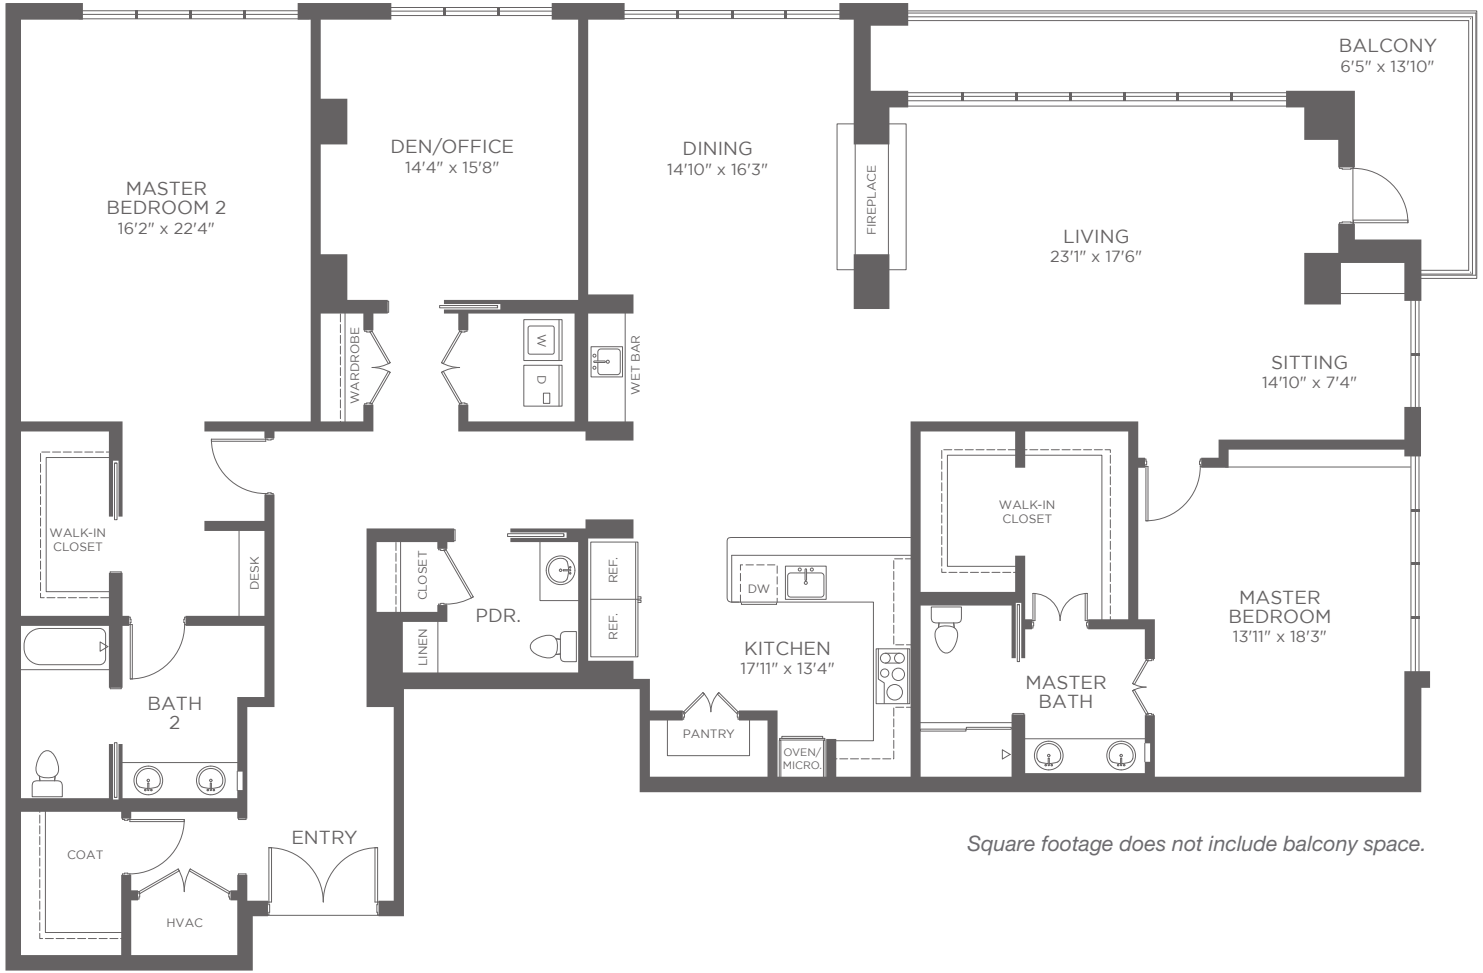

FLOOR PLAN

EAST TOWER INDEPENDENT LIVING
19TH LEVEL

PENTHOUSE | 1902

2 BEDROOM | 2½ BATH | DEN

Approximately 3,252 sf

Square footage does not include balcony space.

Apartment # _____ Current price \$ _____ Expires _____ Kisco associate initials _____

One time community fee \$ _____ Second occupancy monthly fee \$ _____ Pet monthly fee \$ _____ (if applicable)

Kisco Senior Living reserves the right to change pricing, delete or modify floor plans and specifications without notice or obligation. All square footage is approximate. 