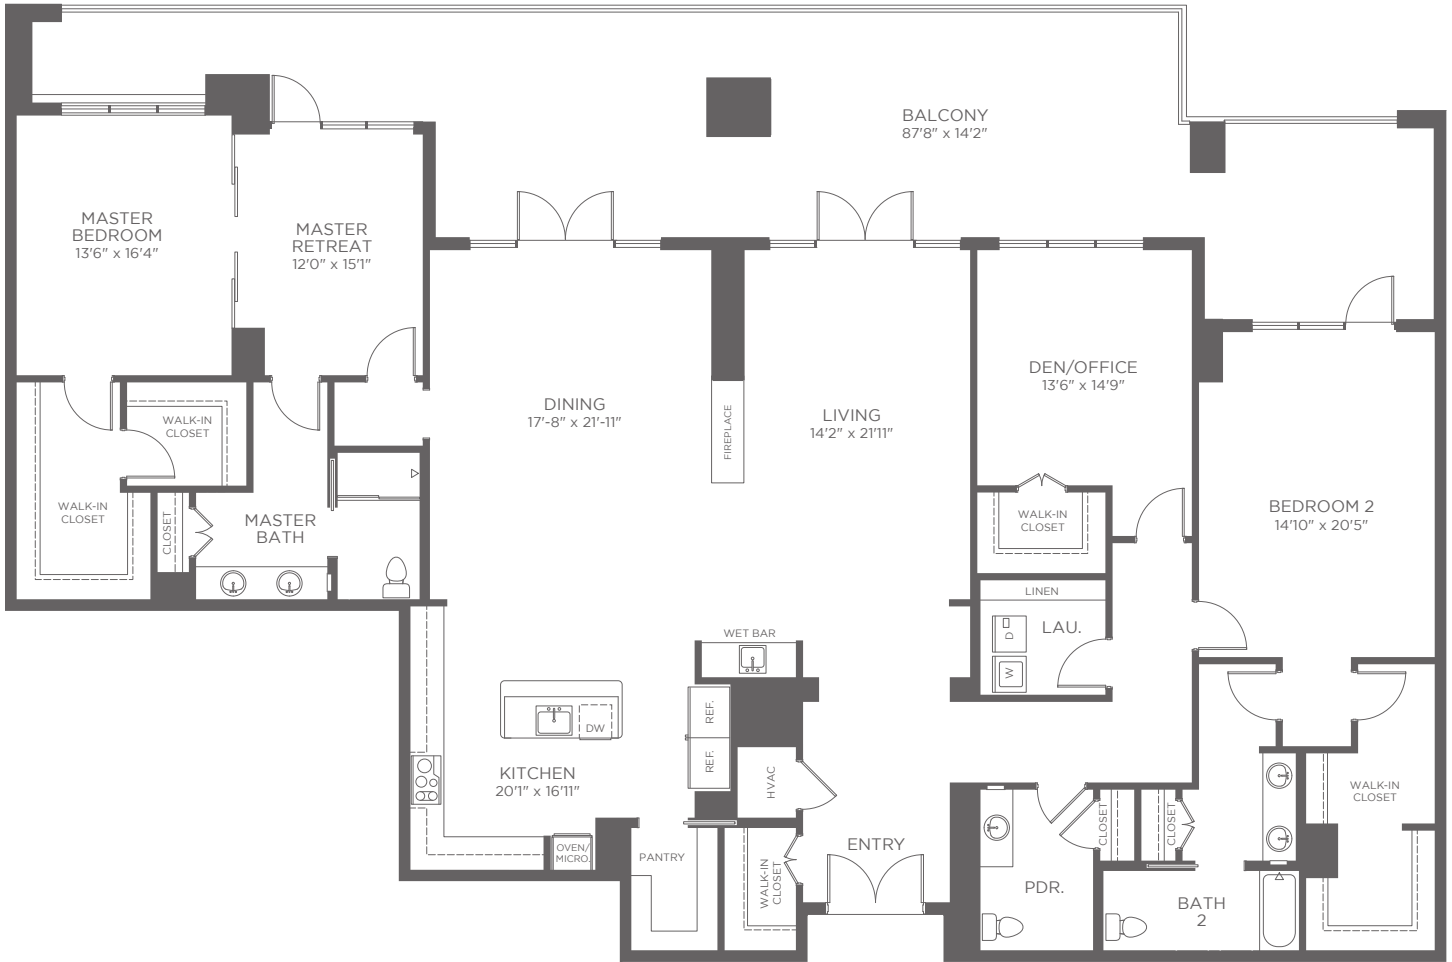

FLOOR PLAN

EAST TOWER INDEPENDENT LIVING

19TH LEVEL

PENTHOUSE | 1903

2 BEDROOM | 2½ BATH | DEN

Approximately 3,511 sf

Square footage does not include balcony space.

Apartment # _____ Current price \$ _____ Expires _____ Kisco associate initials _____

One time community fee \$ _____ Second occupancy monthly fee \$ _____ Pet monthly fee \$ _____ (if applicable)

Kisco Senior Living reserves the right to change pricing, delete or modify floor plans and specifications without notice or obligation. All square footage is approximate. 