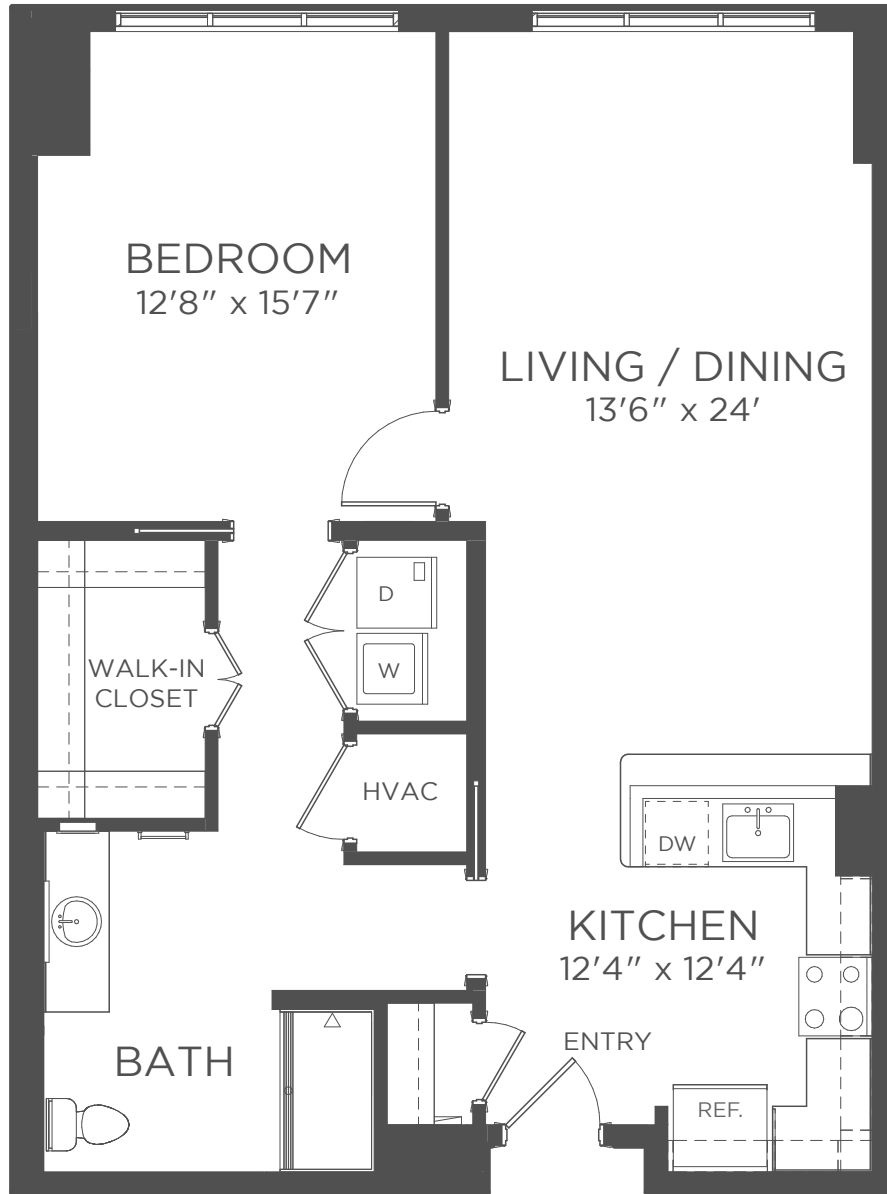

# FLOOR PLAN

EAST TOWER ASSISTED LIVING

## BURKE

1 BEDROOM | 1 BATH

Approximately 1,000 sf

Apartment # \_\_\_\_\_ Current price \$ \_\_\_\_\_ Expires \_\_\_\_\_ Kisco associate initials \_\_\_\_\_

One time community fee \$ \_\_\_\_\_ Second occupancy monthly fee \$ \_\_\_\_\_ Pet monthly fee \$ \_\_\_\_\_ (if applicable)