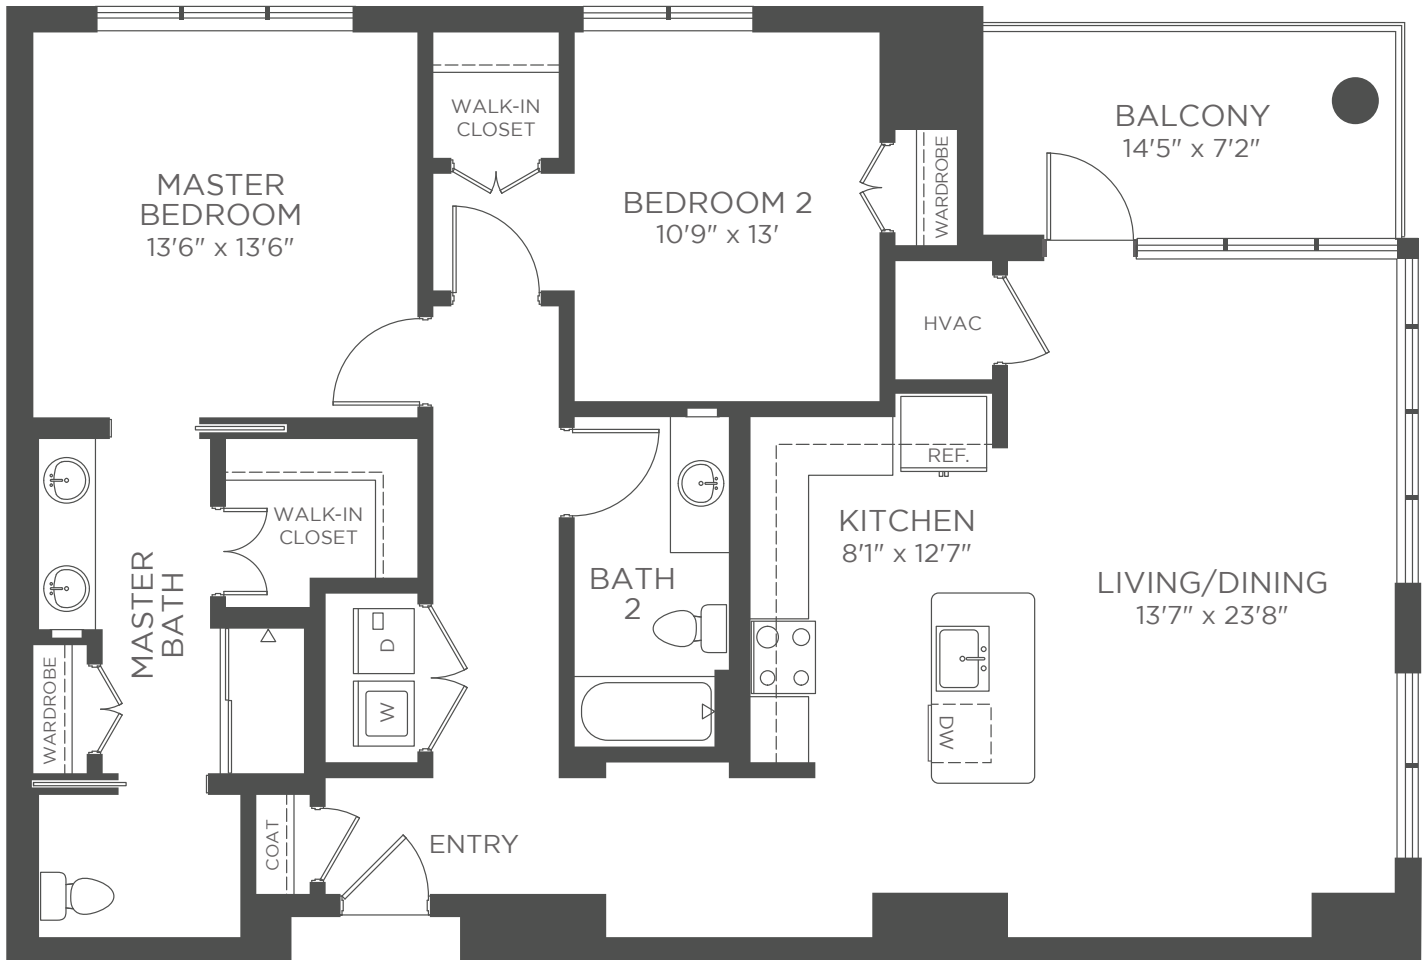

FLOOR PLAN

EAST TOWER ASSISTED LIVING

DIXON II

2 BEDROOM | 2 BATH

Approximately 1,446 sf

Square footage does not include balcony space.

Apartment # _____ Current price \$ _____ Expires _____ Kisco associate initials _____

One time community fee \$ _____ Second occupancy monthly fee \$ _____ Pet monthly fee \$ _____ (if applicable)

Kisco Senior Living reserves the right to change pricing, delete or modify floor plans and specifications without notice or obligation. All square footage is approximate. 