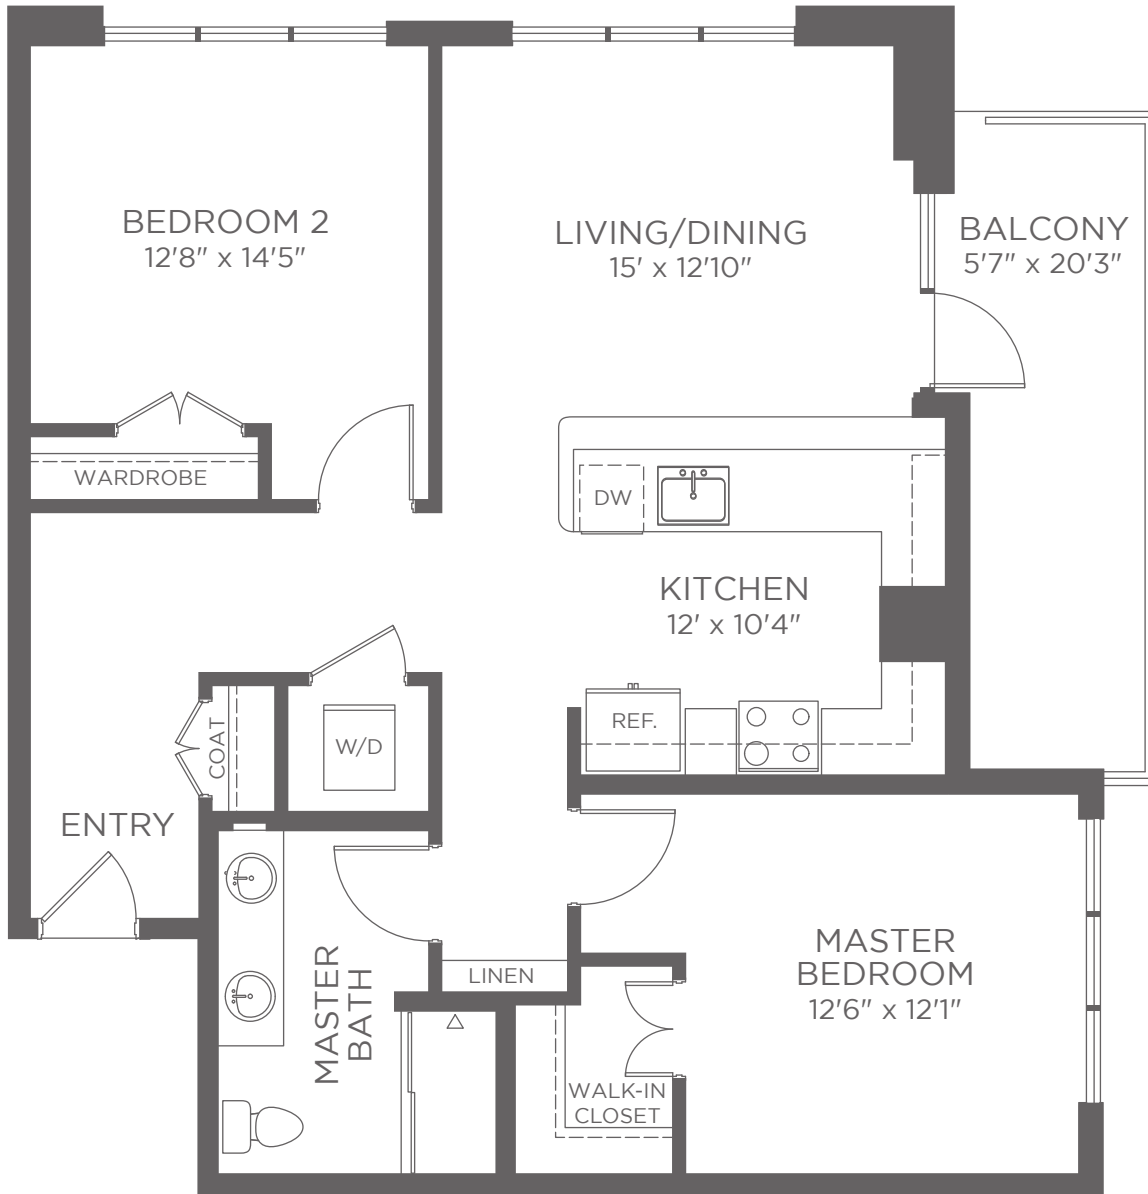

FLOOR PLAN

EAST TOWER ASSISTED LIVING

DAVIDSON I

2 BEDROOM | 1 BATH

Approximately 1,085 sf

Square footage does not include balcony space.

Apartment # _____ Current price \$ _____ Expires _____ Kisco associate initials _____

One time community fee \$ _____ Second occupancy monthly fee \$ _____ Pet monthly fee \$ _____ (if applicable)

Kisco Senior Living reserves the right to change pricing, delete or modify floor plans and specifications without notice or obligation. All square footage is approximate. 