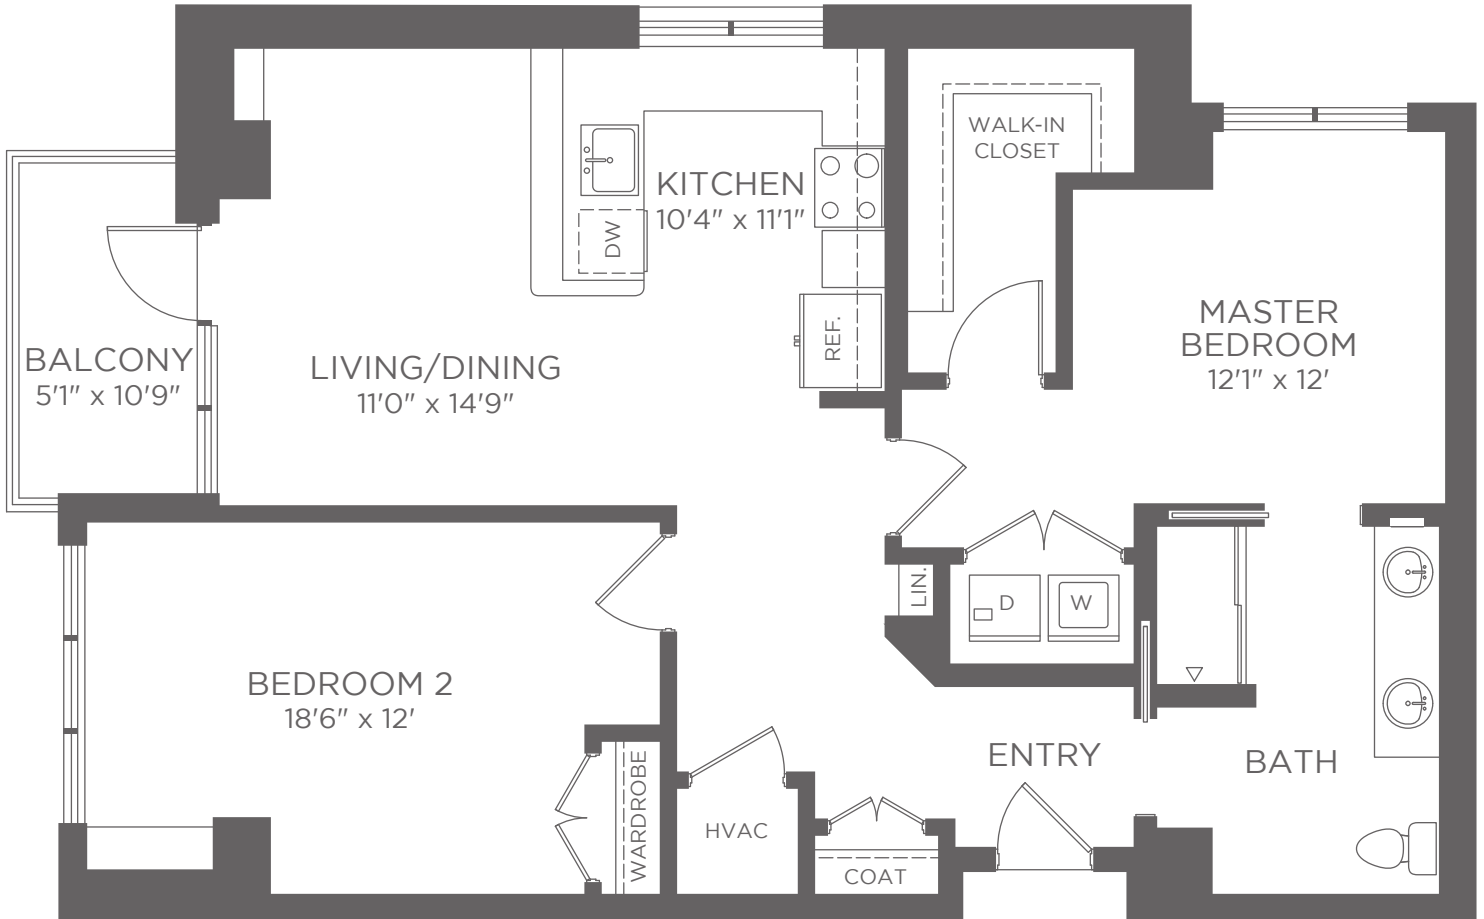

FLOOR PLAN

EAST TOWER ASSISTED LIVING

DAVIDSON II

2 BEDROOM | 1 BATH

Approximately 1,155 sf

Square footage does not include balcony space.

Apartment # _____ Current price \$ _____ Expires _____ Kisco associate initials _____

One time community fee \$ _____ Second occupancy monthly fee \$ _____ Pet monthly fee \$ _____ (if applicable)

Kisco Senior Living reserves the right to change pricing, delete or modify floor plans and specifications without notice or obligation. All square footage is approximate. 