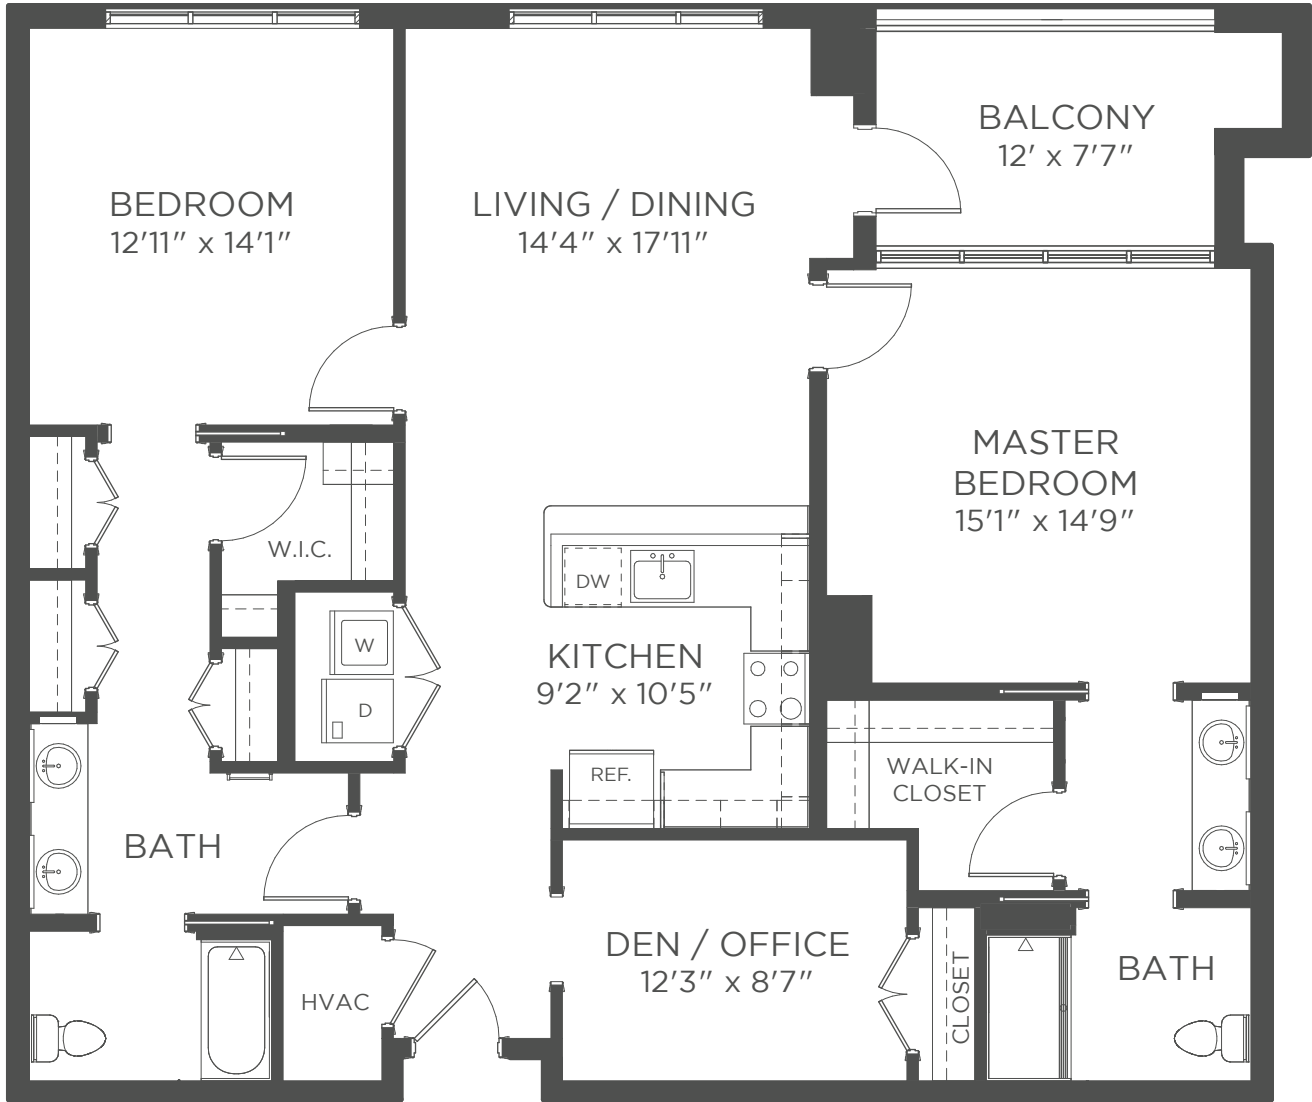

FLOOR PLAN

EAST TOWER ASSISTED LIVING

WINDSOR

2 BEDROOM | 2 BATH | DEN

Approximately 1,545 sf

Square footage does not include balcony space.

Apartment # _____ Current price \$ _____ Expires _____ Kisco associate initials _____

One time community fee \$ _____ Second occupancy monthly fee \$ _____ Pet monthly fee \$ _____ (if applicable)

Kisco Senior Living reserves the right to change pricing, delete or modify floor plans and specifications without notice or obligation. All square footage is approximate. 