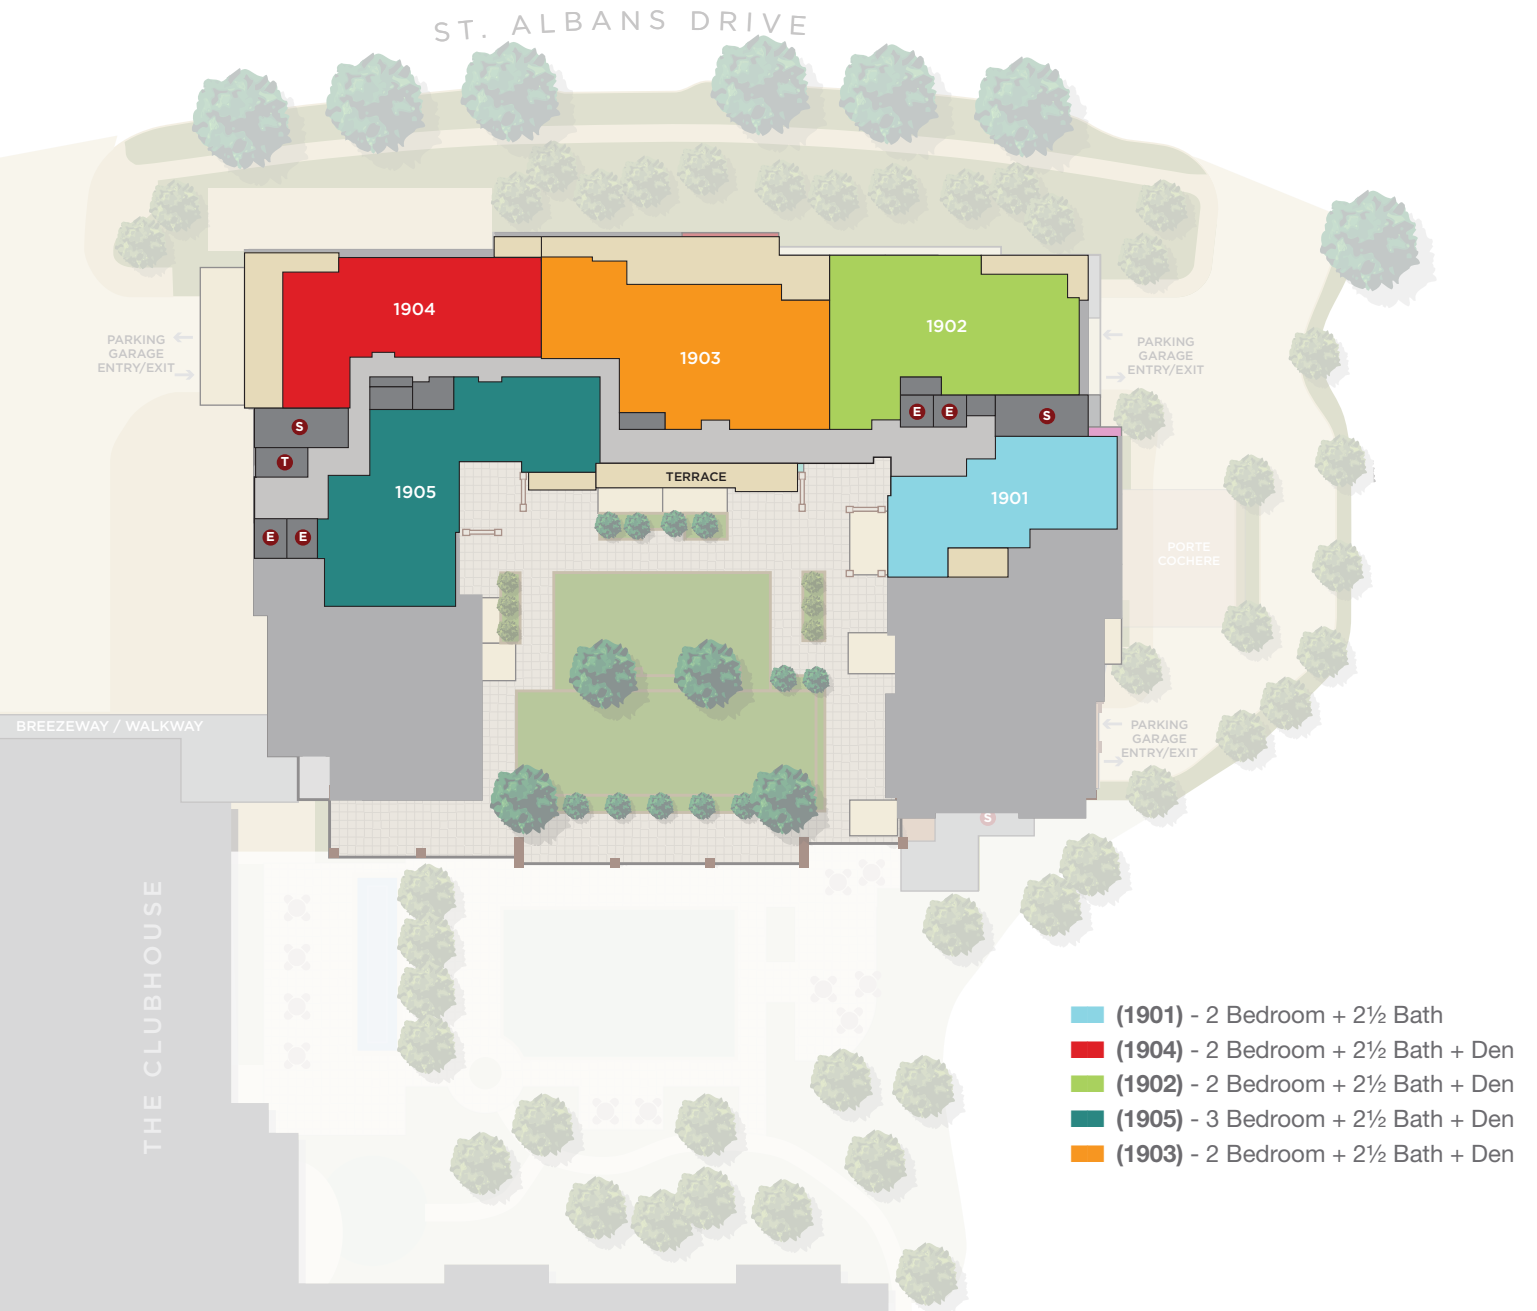

SITE PLAN

INDEPENDENT LIVING RESIDENCES

EAST TOWER

PENTHOUSE LEVEL 19

- (1901) - 2 Bedroom + 2½ Bath
- (1904) - 2 Bedroom + 2½ Bath + Den
- (1902) - 2 Bedroom + 2½ Bath + Den
- (1905) - 3 Bedroom + 2½ Bath + Den
- (1903) - 2 Bedroom + 2½ Bath + Den

Map not to scale

Kisco Senior Living reserves the right to change pricing, delete or modify floor plans and specifications without notice or obligation. All square footage is approximate.

7/21

S Stairs **E** Elevator **T** Trash