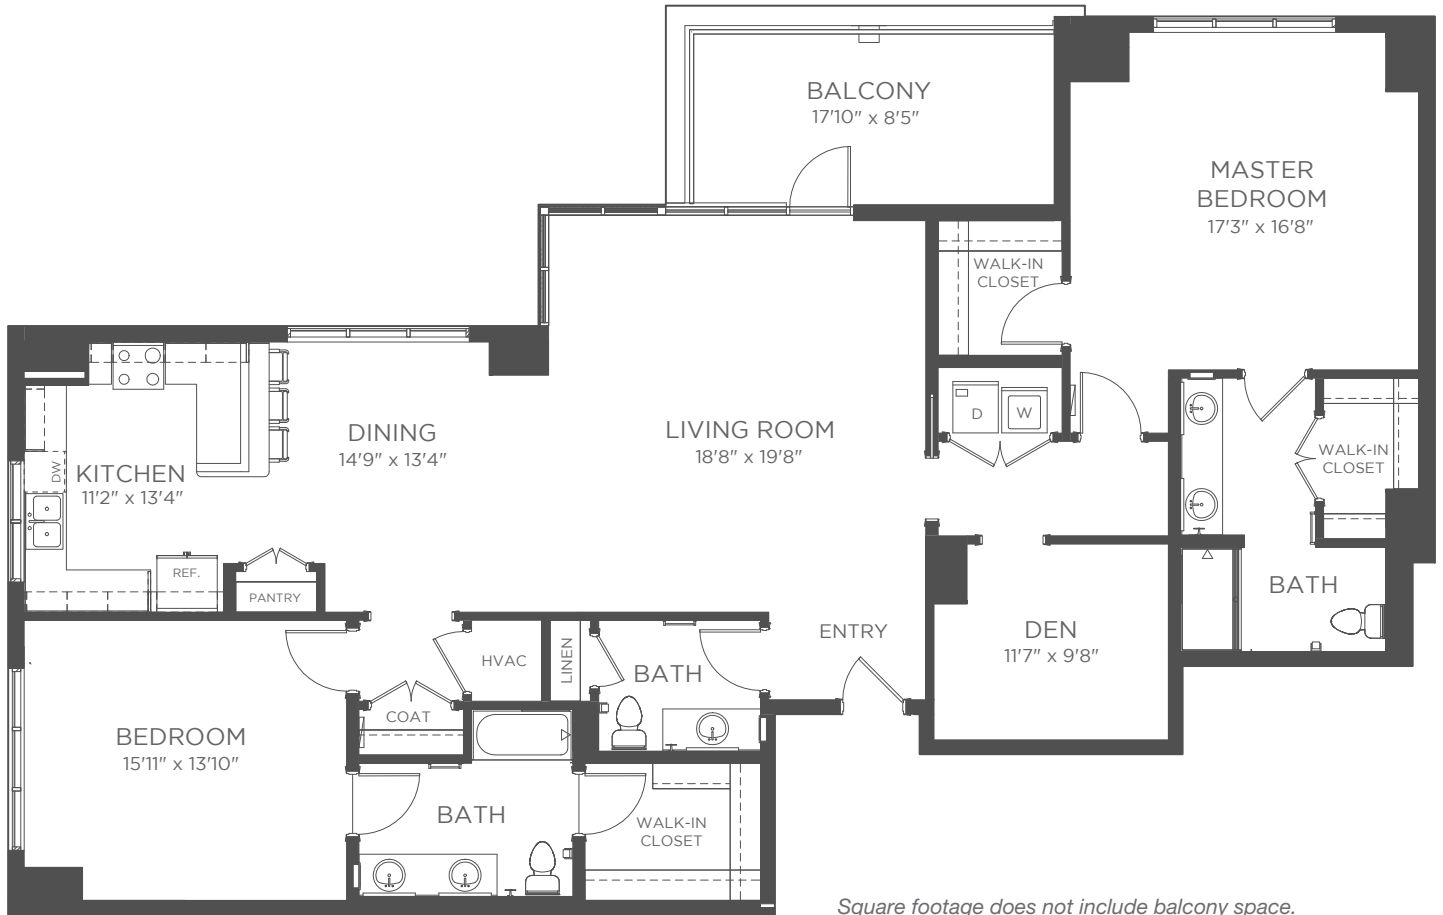

FLOOR PLAN

EAST TOWER INDEPENDENT LIVING

WHITAKER

2 BEDROOM | 2½ BATH | DEN

Approximately 2,097 sf

Square footage does not include balcony space.

Kisco Senior Living reserves the right to change pricing, delete or modify floor plans and specifications without notice or obligation. All square footage is approximate. 