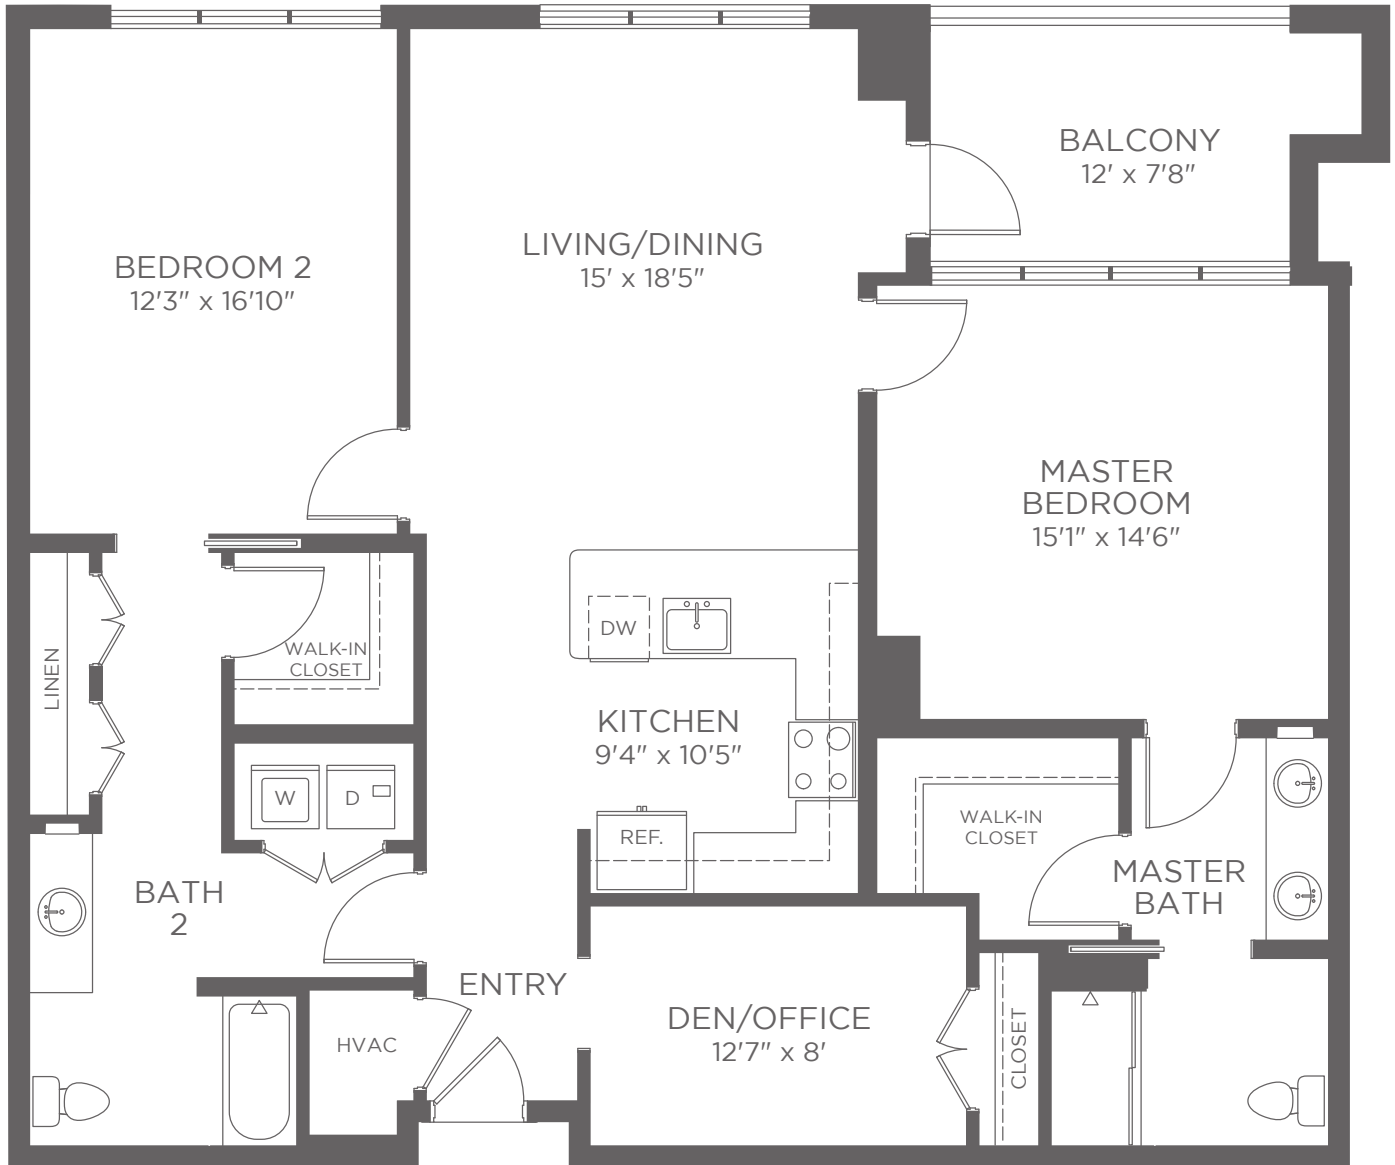

# FLOOR PLAN

## EAST TOWER INDEPENDENT LIVING

# COVENTRY

2 BEDROOM | 2 BATH | DEN

Approximately 1,543 sf

Square footage does not include balcony space.

Kisco Senior Living reserves the right to change pricing, delete or modify floor plans and specifications without notice or obligation. All square footage is approximate. 