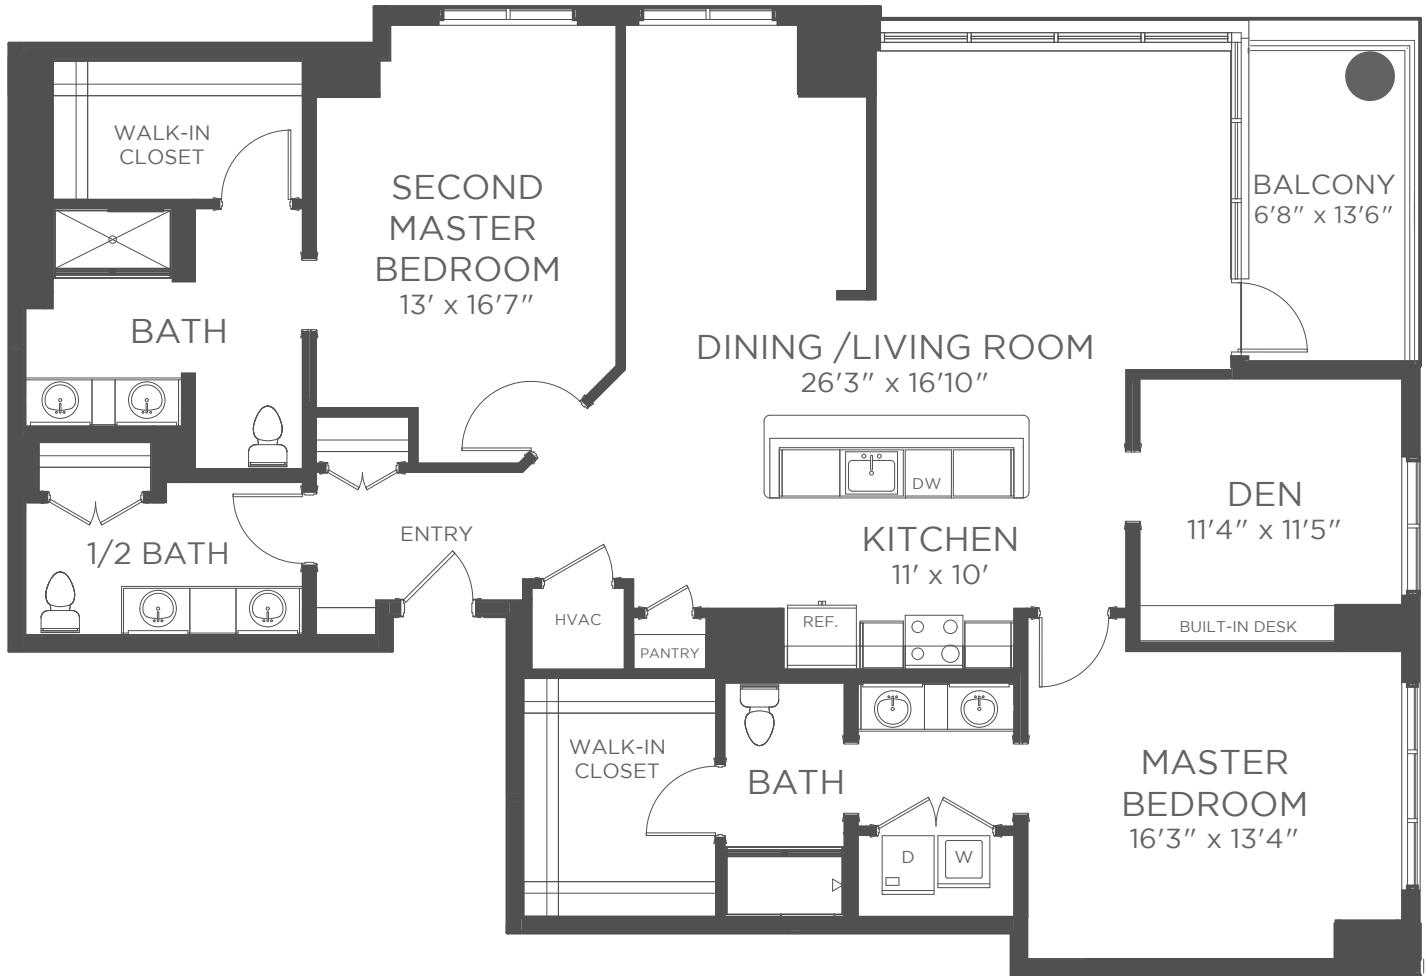

FLOOR PLAN

EAST TOWER INDEPENDENT LIVING

DARTMOUTH

2 BEDROOM | 2½ BATH | DEN

Approximately 1,979 sf

Square footage does not include balcony space.

Kisco Senior Living reserves the right to change pricing, delete or modify floor plans and specifications without notice or obligation. All square footage is approximate. 