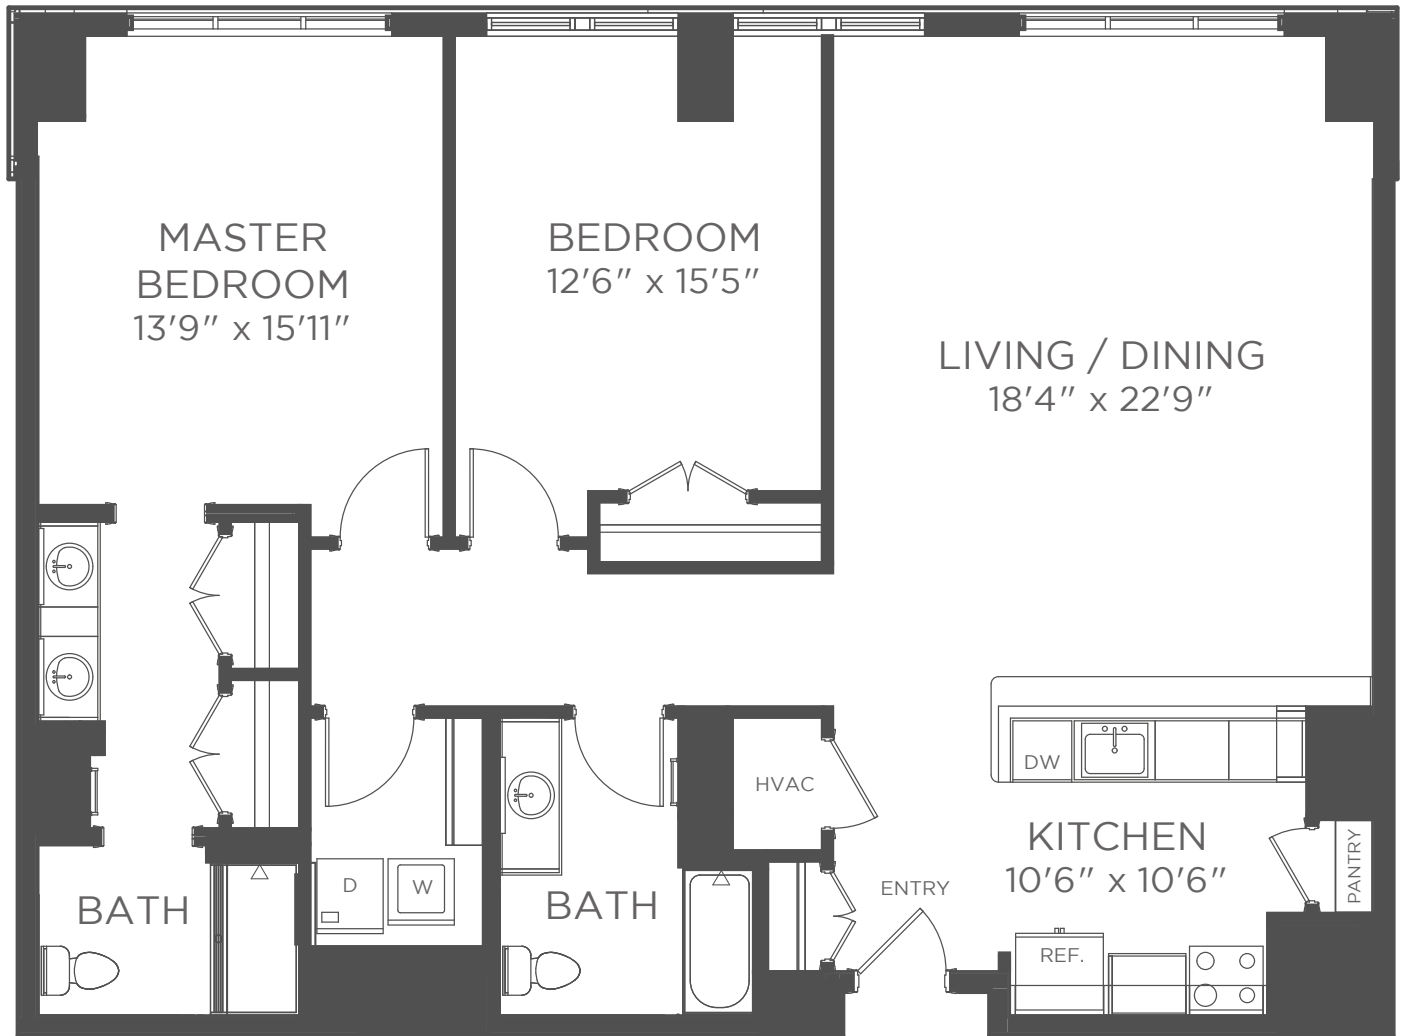

FLOOR PLAN

EAST TOWER INDEPENDENT LIVING

GALLOWAY

2 BEDROOM | 2 BATH

Approximately 1,537 sf

Kisco Senior Living reserves the right to change pricing, delete or modify floor plans and specifications without notice or obligation. All square footage is approximate. 