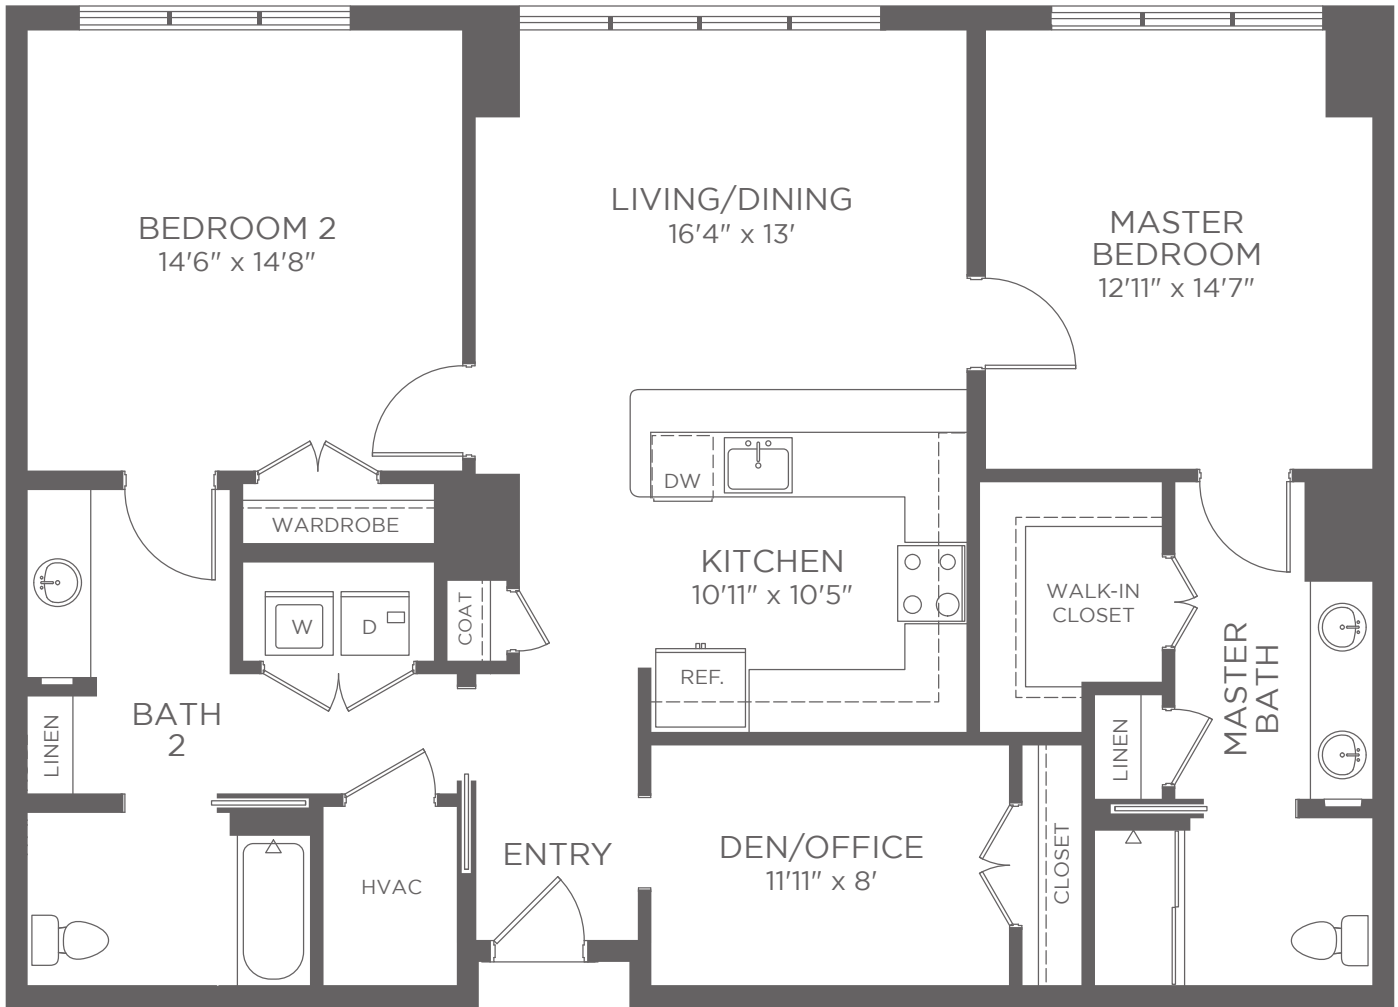

FLOOR PLAN

EAST TOWER INDEPENDENT LIVING

LASSITER

2 BEDROOM | 2 BATH | DEN

Approximately 1,466 sf

Kisco Senior Living reserves the right to change pricing, delete or modify floor plans and specifications without notice or obligation. All square footage is approximate. 