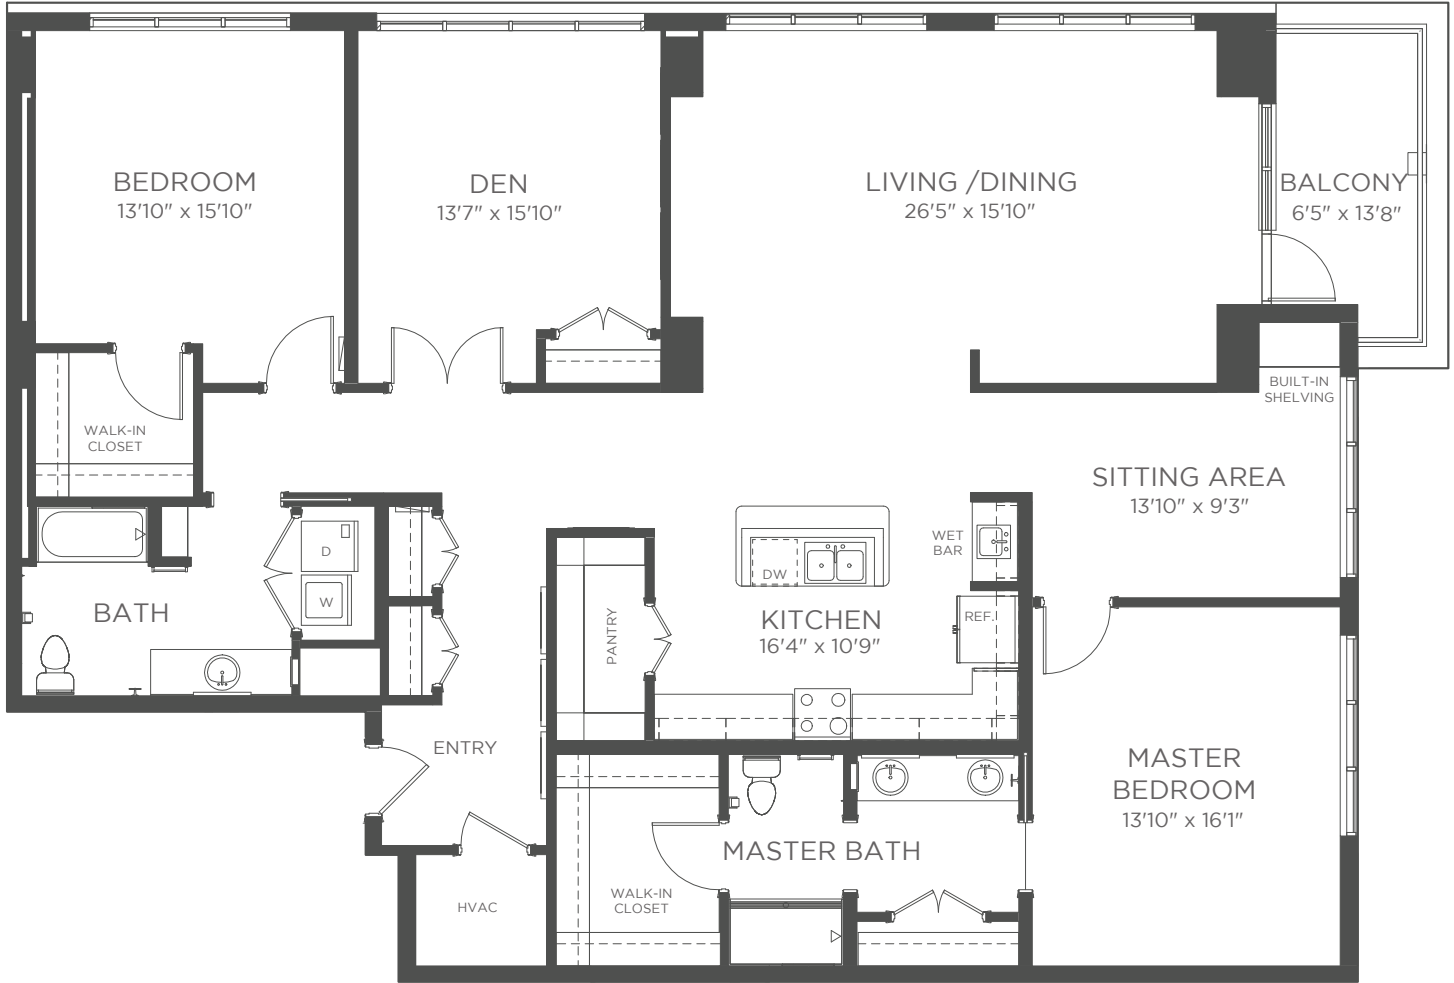

FLOOR PLAN

EAST TOWER INDEPENDENT LIVING

LENNOX

2 BEDROOM | 2 BATH | DEN

Approximately 2,297 sf

Square footage does not include balcony space.

Kisco Senior Living reserves the right to change pricing, delete or modify floor plans and specifications without notice or obligation. All square footage is approximate. 