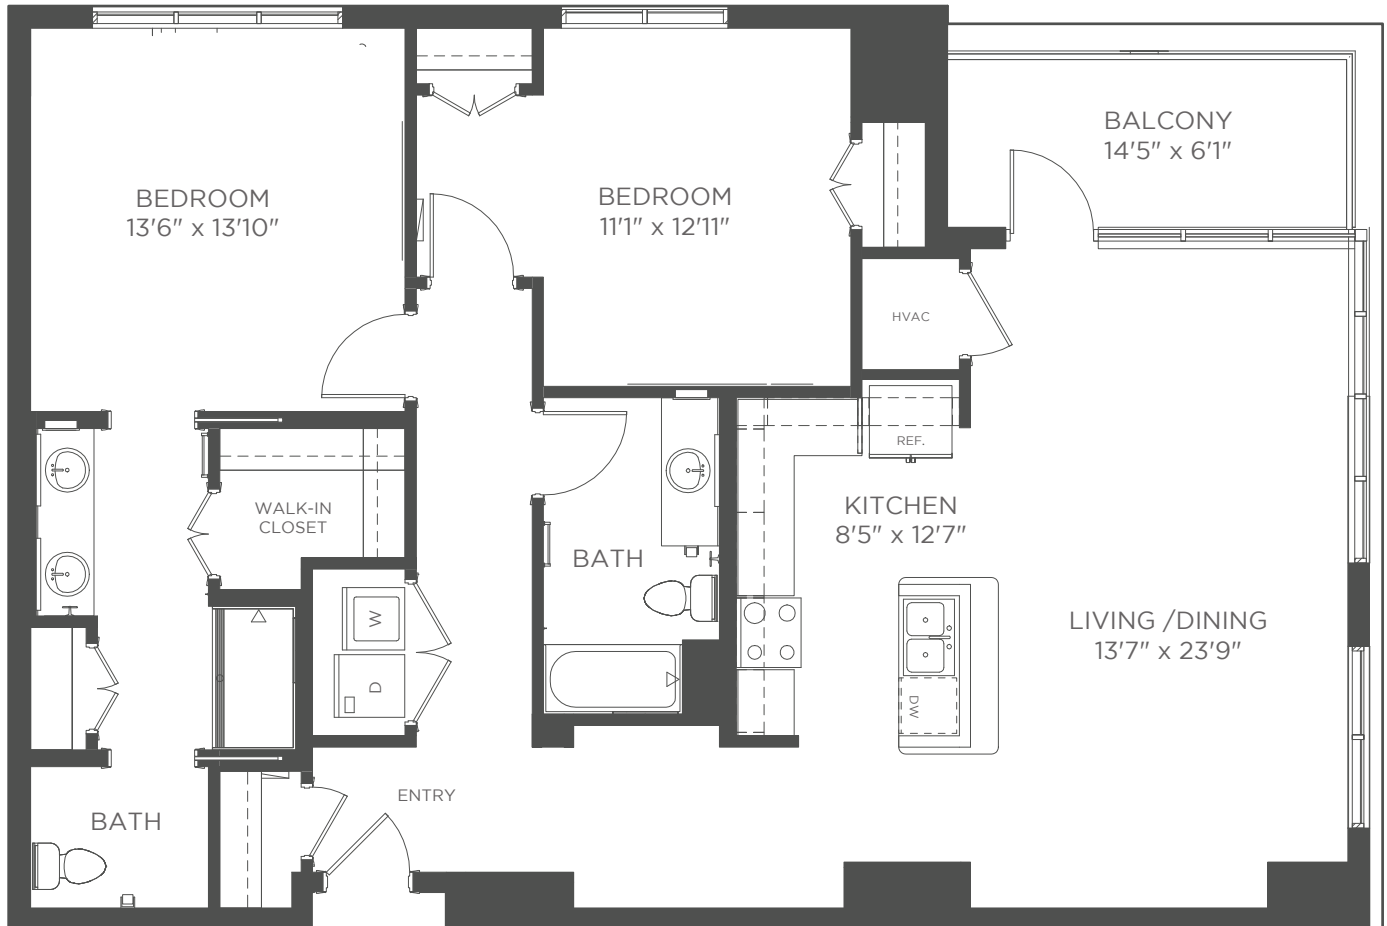

FLOOR PLAN

EAST TOWER INDEPENDENT LIVING

PATTERSON

2 BEDROOM | 2 BATH

Approximately 1,455 sf

Square footage does not include balcony space.

Kisco Senior Living reserves the right to change pricing, delete or modify floor plans and specifications without notice or obligation. All square footage is approximate. 