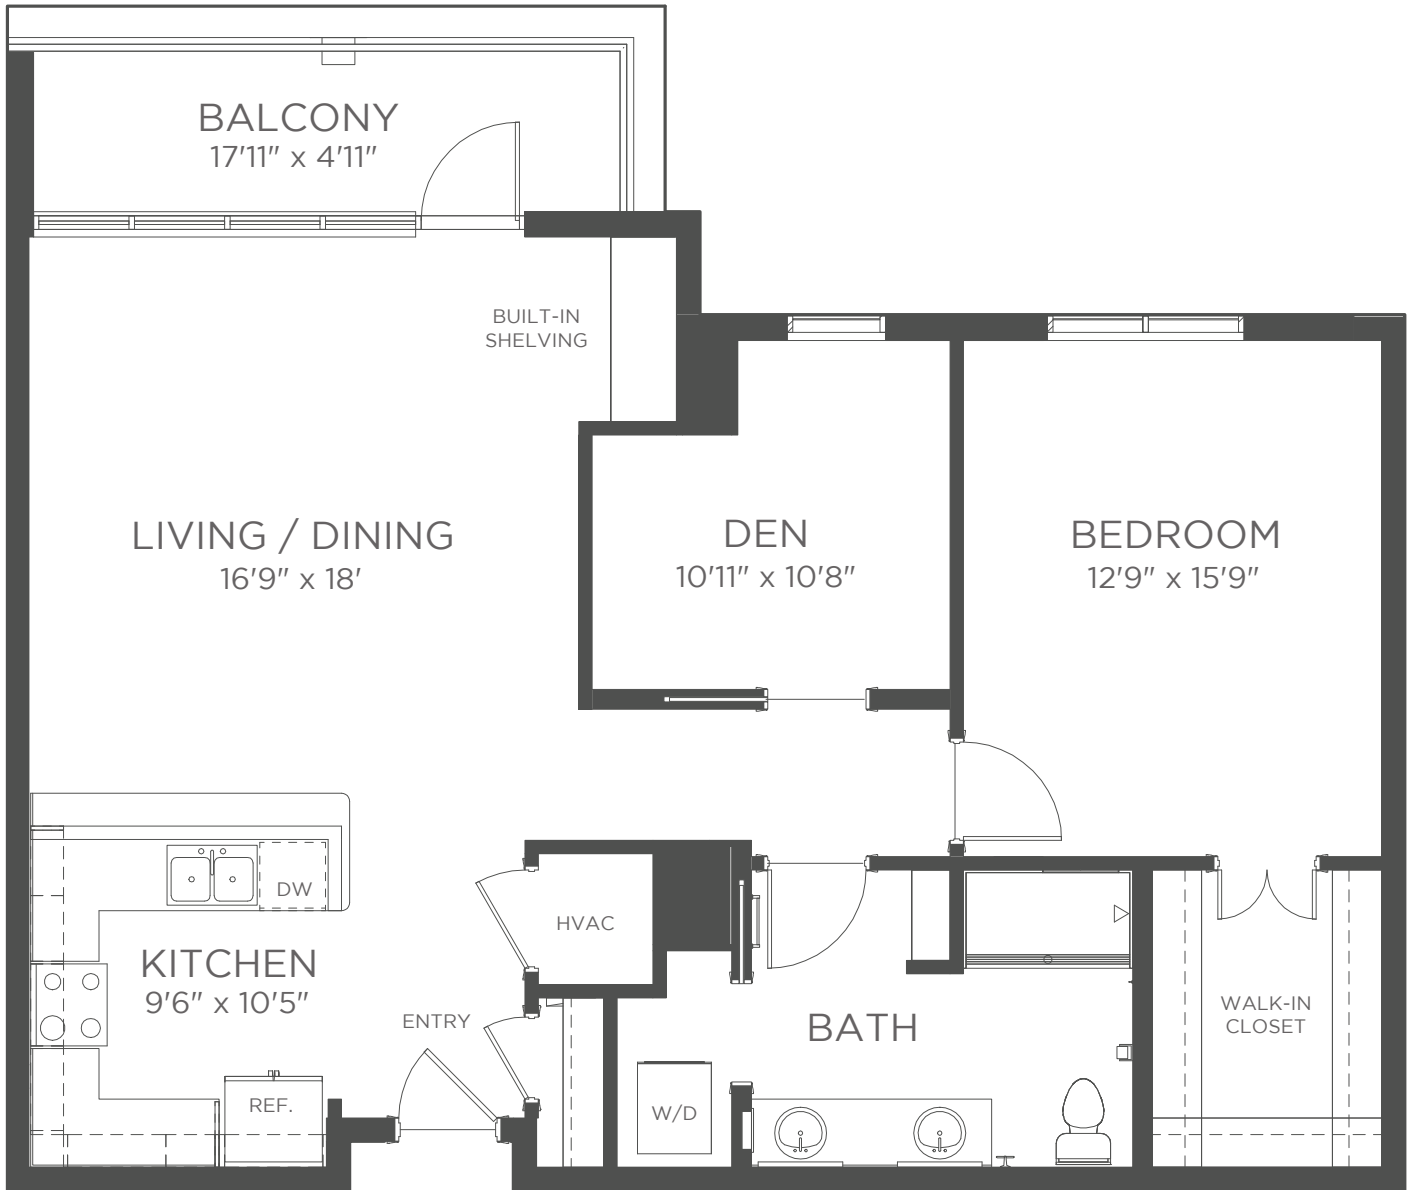

# FLOOR PLAN

EAST TOWER INDEPENDENT LIVING

## RICHMOND

1 BEDROOM | 1 BATH | DEN

Approximately 1,146 sf

Square footage does not include balcony space.

Kisco Senior Living reserves the right to change pricing, delete or modify floor plans and specifications without notice or obligation. All square footage is approximate. 