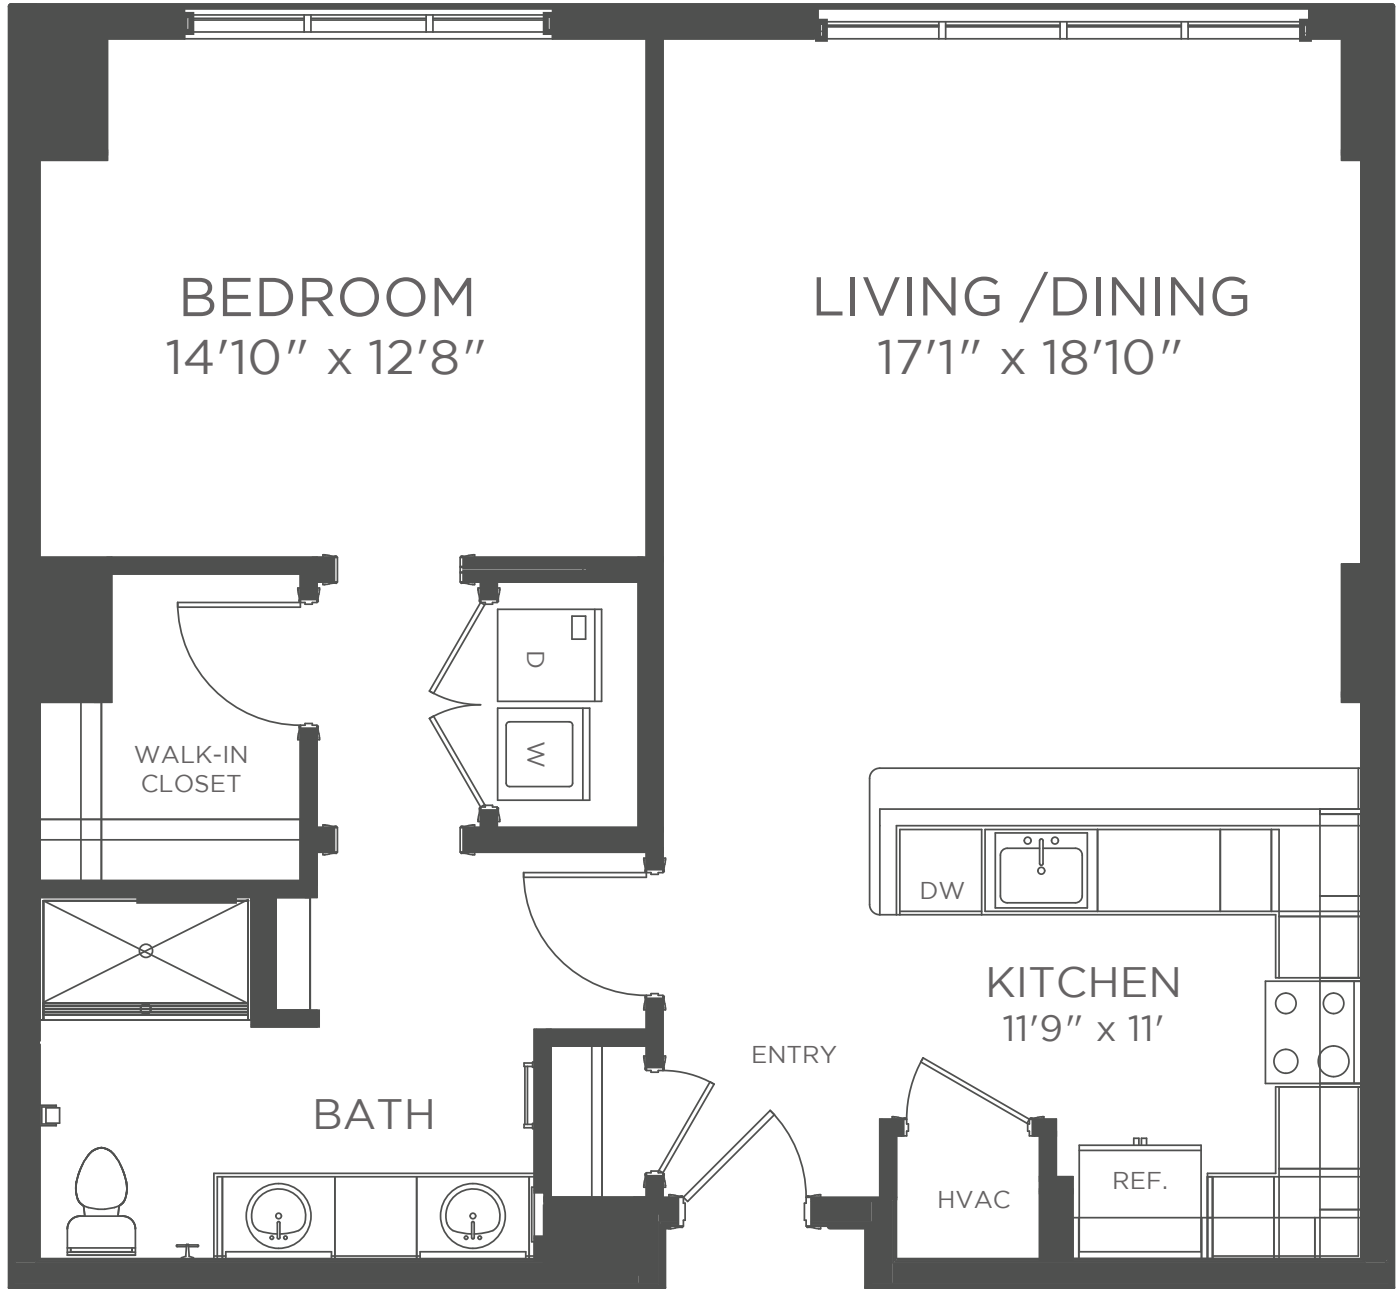

FLOOR PLAN

EAST TOWER INDEPENDENT LIVING

SAMPSON

1 BEDROOM | 1 BATH

Approximately 1,000 sf

Kisco Senior Living reserves the right to change pricing, delete or modify floor plans and specifications without notice or obligation. All square footage is approximate. 