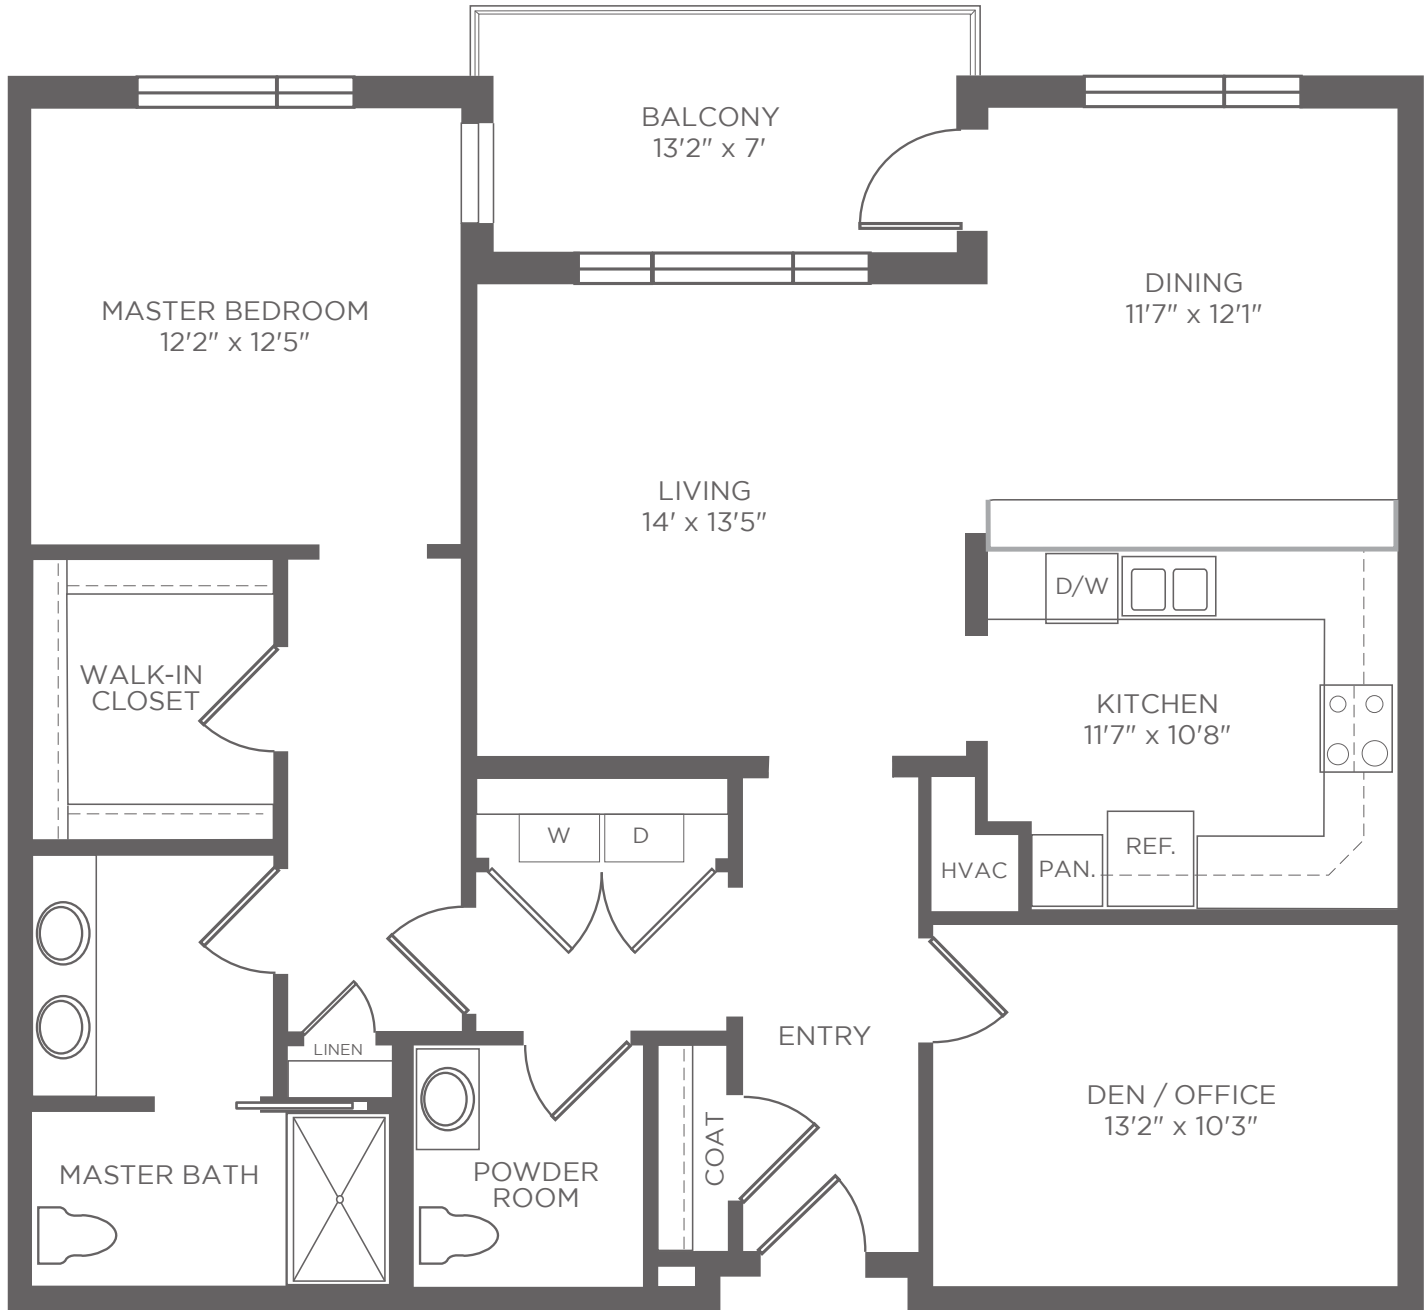

FLOOR PLAN

INDEPENDENT LIVING

CAMERON | D

1 BEDROOM | 1½ BATH | DEN

Approximately 1,220 sf

Square footage does not include balcony space.

Kisco Senior Living reserves the right to change pricing, delete or modify floor plans and specifications without notice or obligation. All square footage is approximate. 