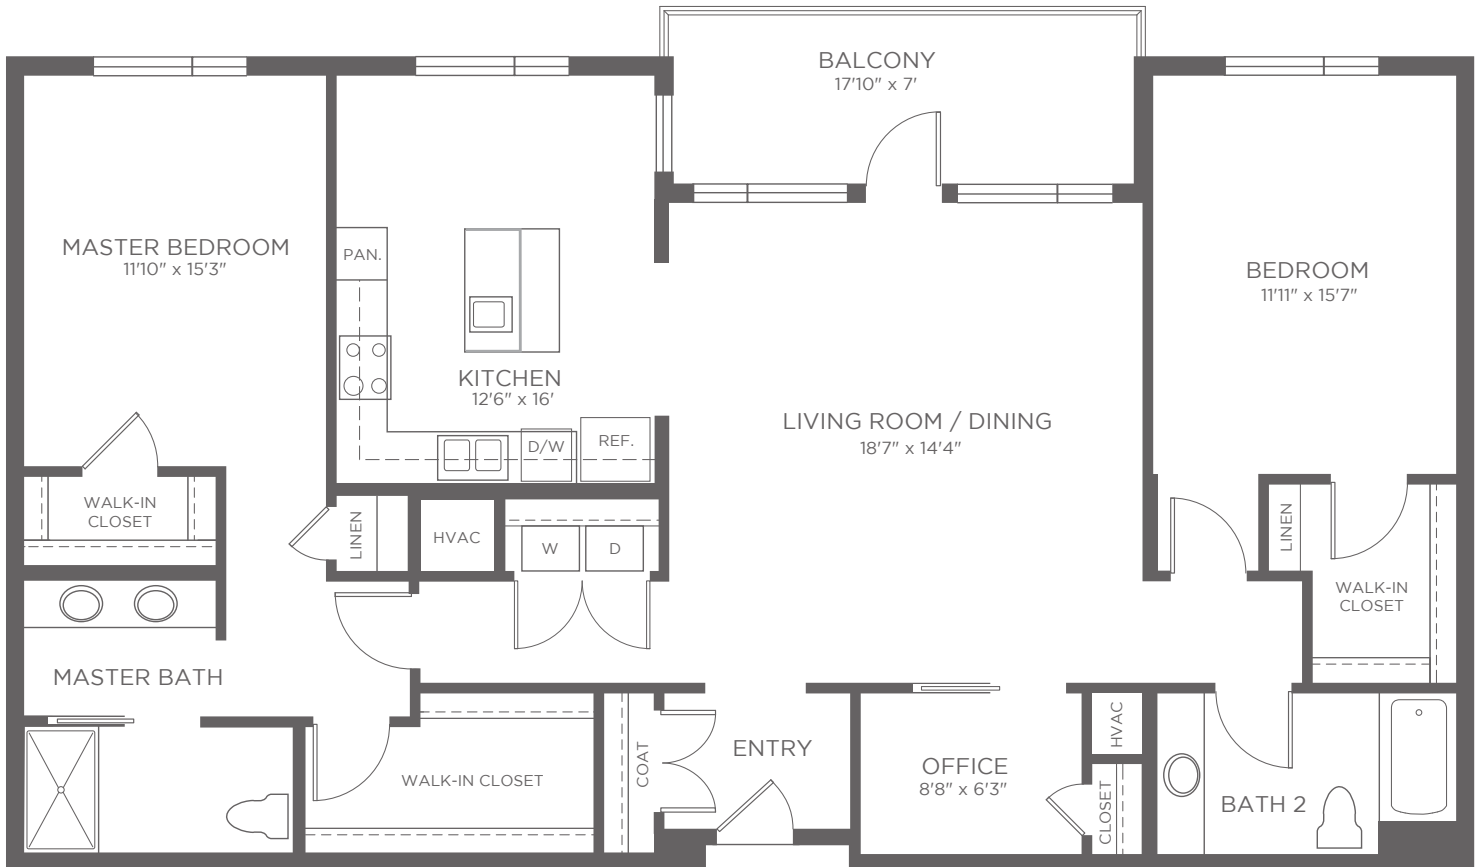

FLOOR PLAN

INDEPENDENT LIVING

CHURCHILL | H

2 BEDROOM | 2 BATH | DEN

Approximately 1,720 sf

Square footage does not include balcony space.

Kisco Senior Living reserves the right to change pricing, delete or modify floor plans and specifications without notice or obligation. All square footage is approximate. 