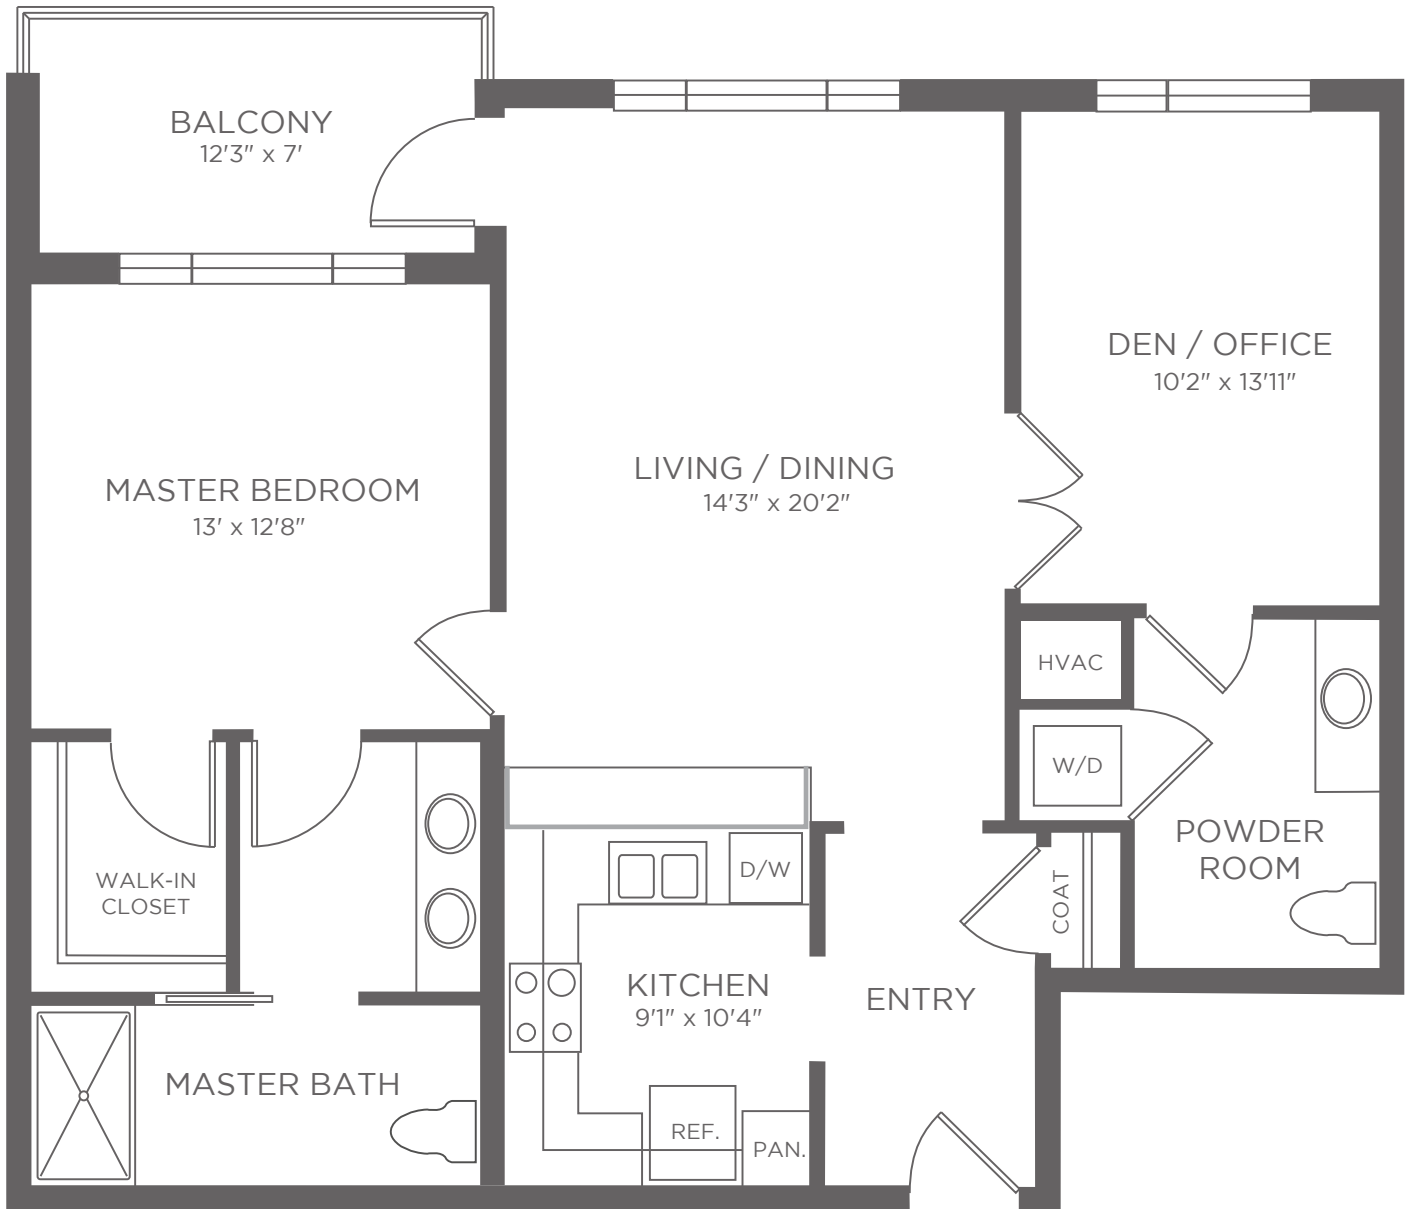

# FLOOR PLAN

INDEPENDENT LIVING

## DAWSON | C

1 BEDROOM | 1½ BATH | DEN

Approximately 1,110 sf

Square footage does not include balcony space.

Kisco Senior Living reserves the right to change pricing, delete or modify floor plans and specifications without notice or obligation. All square footage is approximate. 