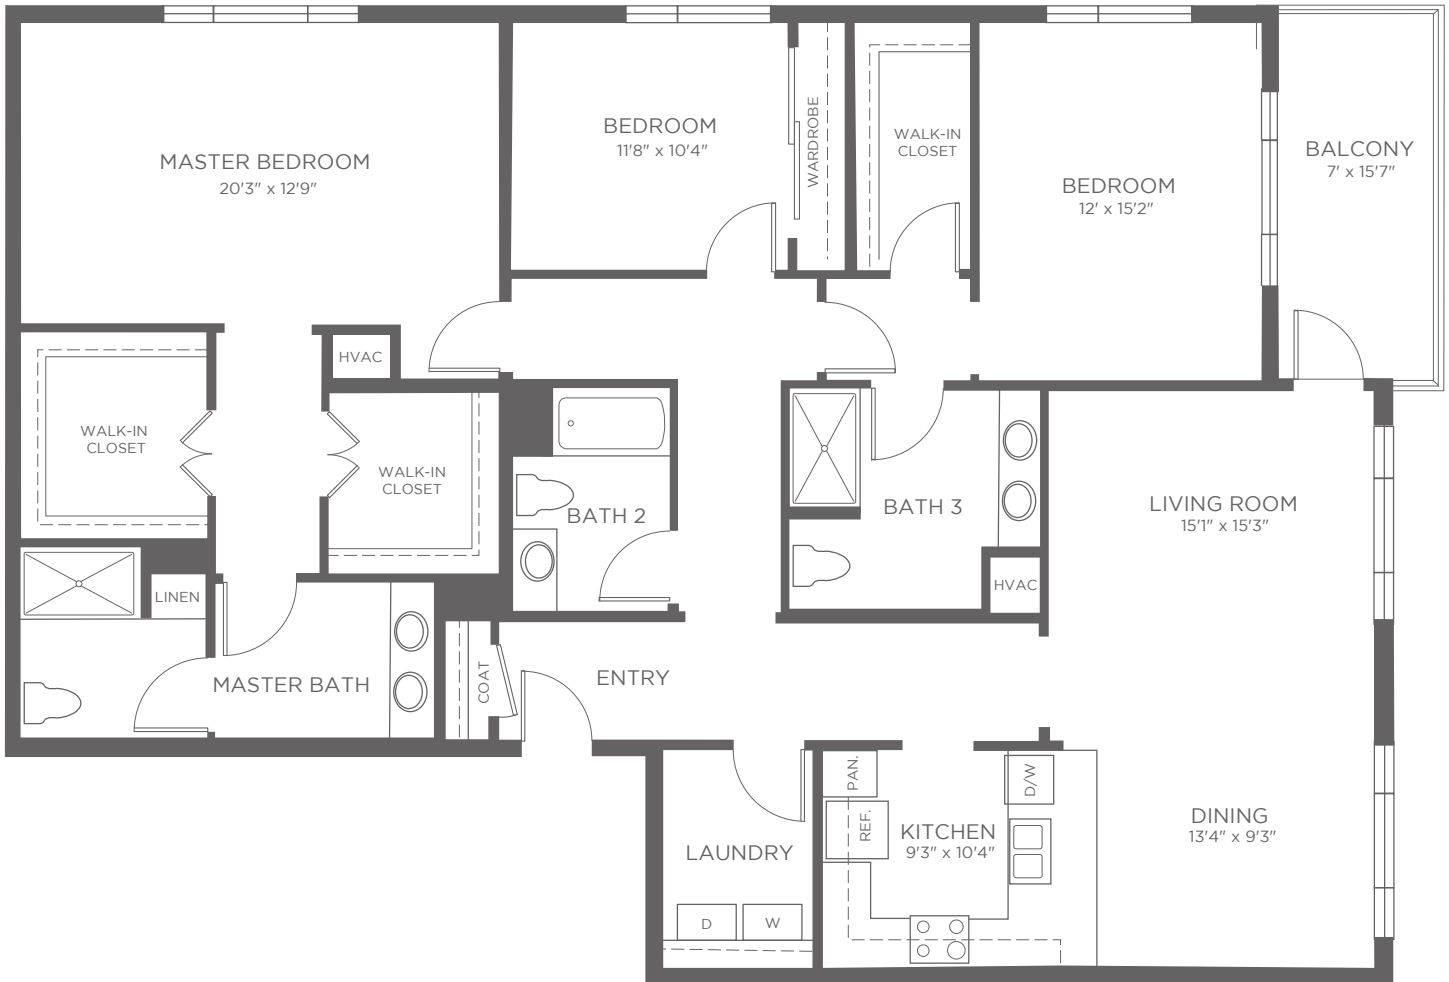

FLOOR PLAN

INDEPENDENT LIVING

EDENTON | I

3 BEDROOM | 3 BATH

Approximately 2,080 sf

Square footage does not include balcony space.

Kisco Senior Living reserves the right to change pricing, delete or modify floor plans and specifications without notice or obligation. All square footage is approximate.