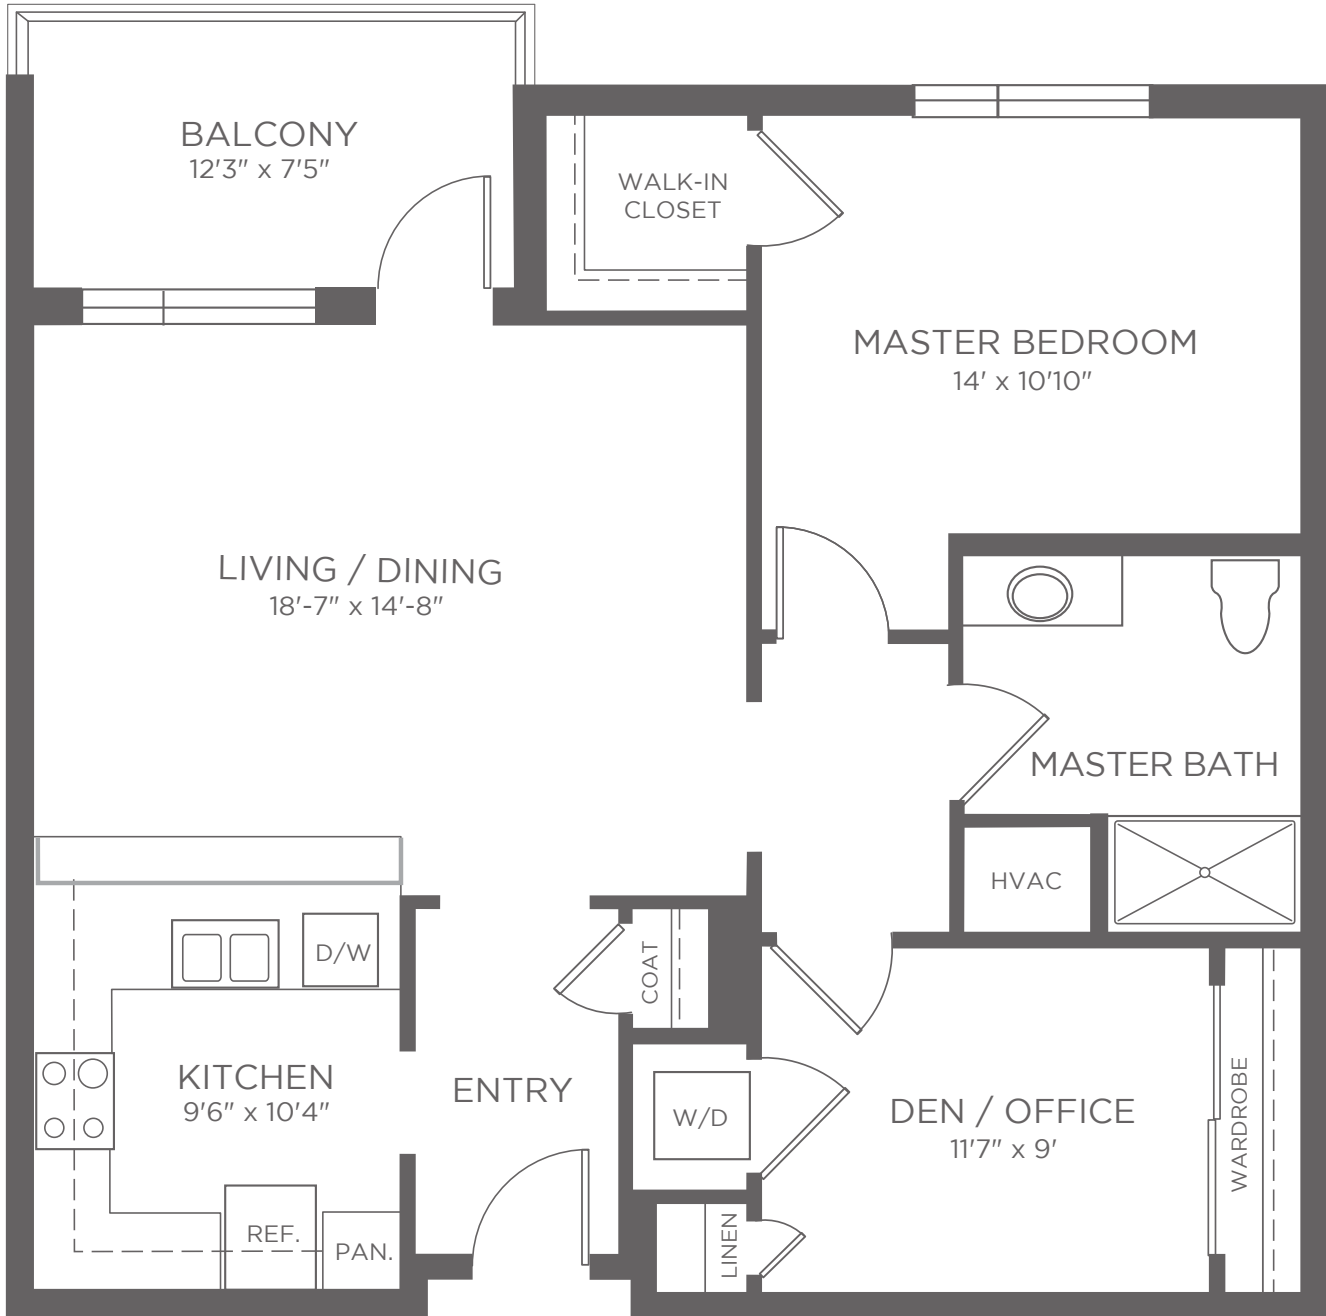

# FLOOR PLAN

INDEPENDENT LIVING

## GLENWOOD | B

1 BEDROOM | 1 BATH | DEN

Approximately 950 sf

Square footage does not include balcony space.

Kisco Senior Living reserves the right to change pricing, delete or modify floor plans and specifications without notice or obligation. All square footage is approximate. 