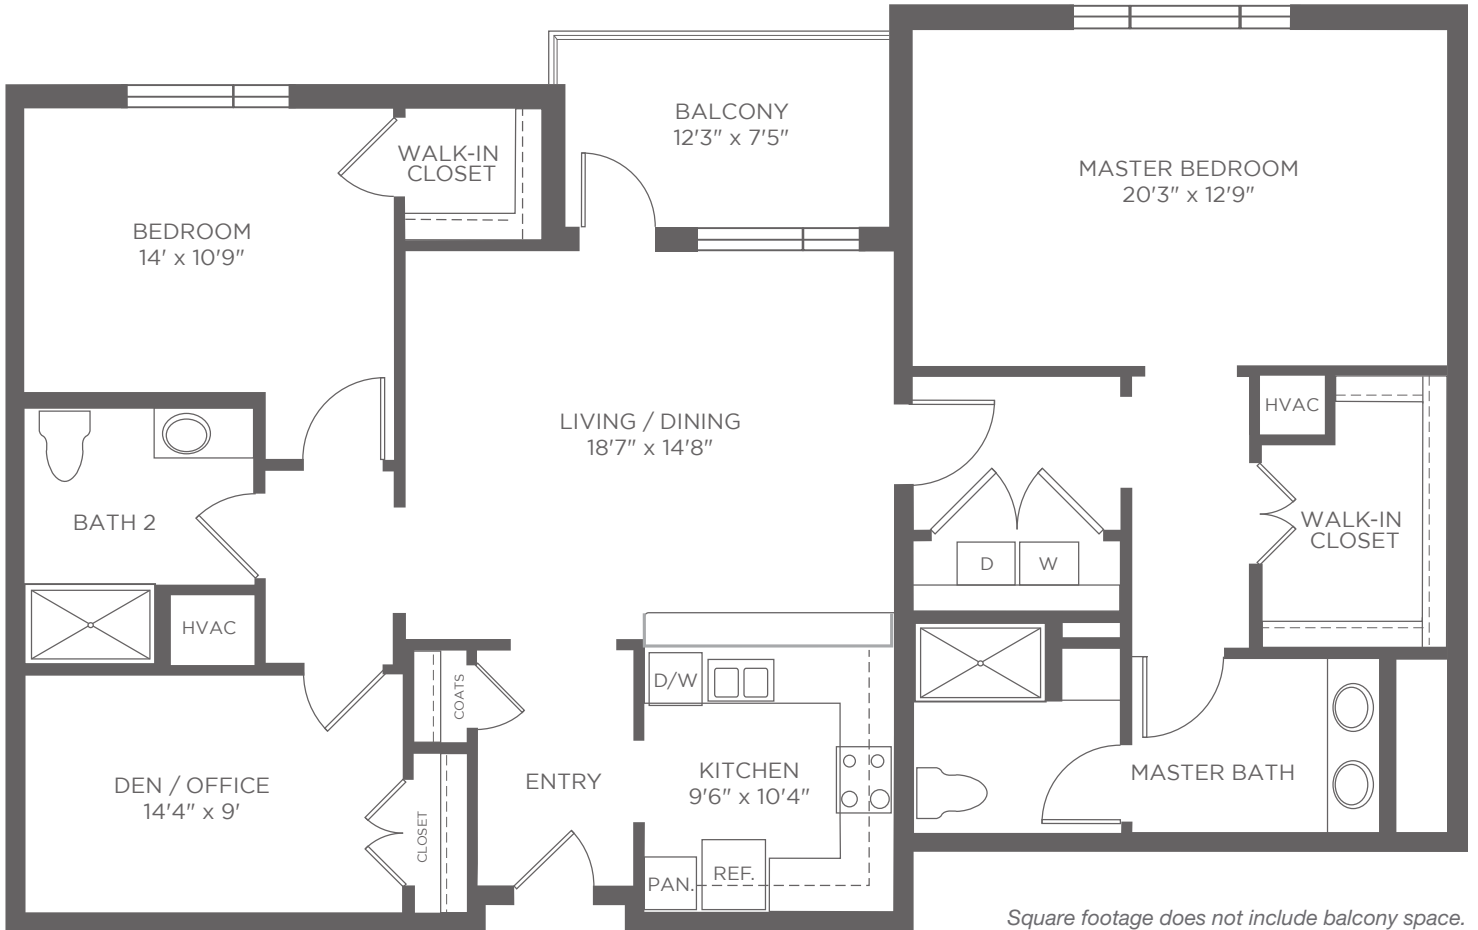

FLOOR PLAN

INDEPENDENT LIVING

GRANVILLE | K

2 BEDROOM | 2 BATH | DEN

Approximately 1,610 sf

Square footage does not include balcony space.

Kisco Senior Living reserves the right to change pricing, delete or modify floor plans and specifications without notice or obligation. All square footage is approximate. 