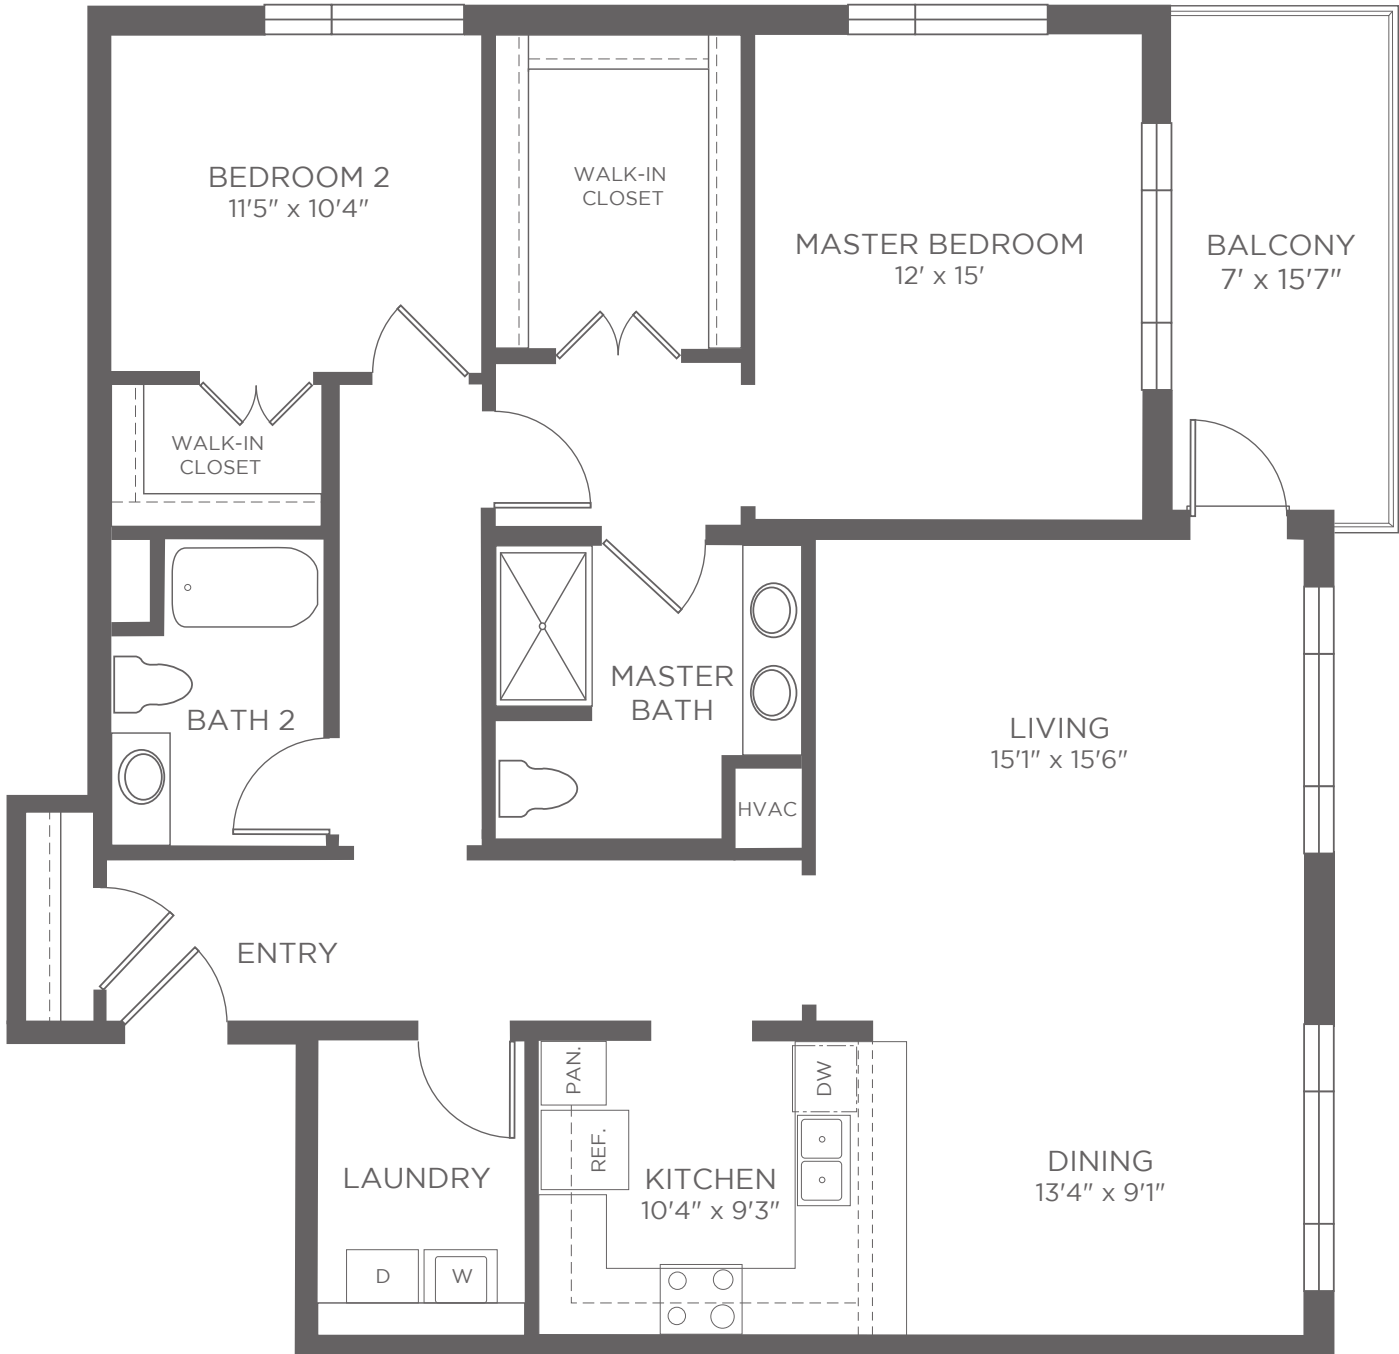

# FLOOR PLAN

INDEPENDENT LIVING

# HILLSBOROUGH | J

2 BEDROOM | 2 BATH

Approximately 1,375 sf

Square footage does not include balcony space.

Kisco Senior Living reserves the right to change pricing, delete or modify floor plans and specifications without notice or obligation. All square footage is approximate. 