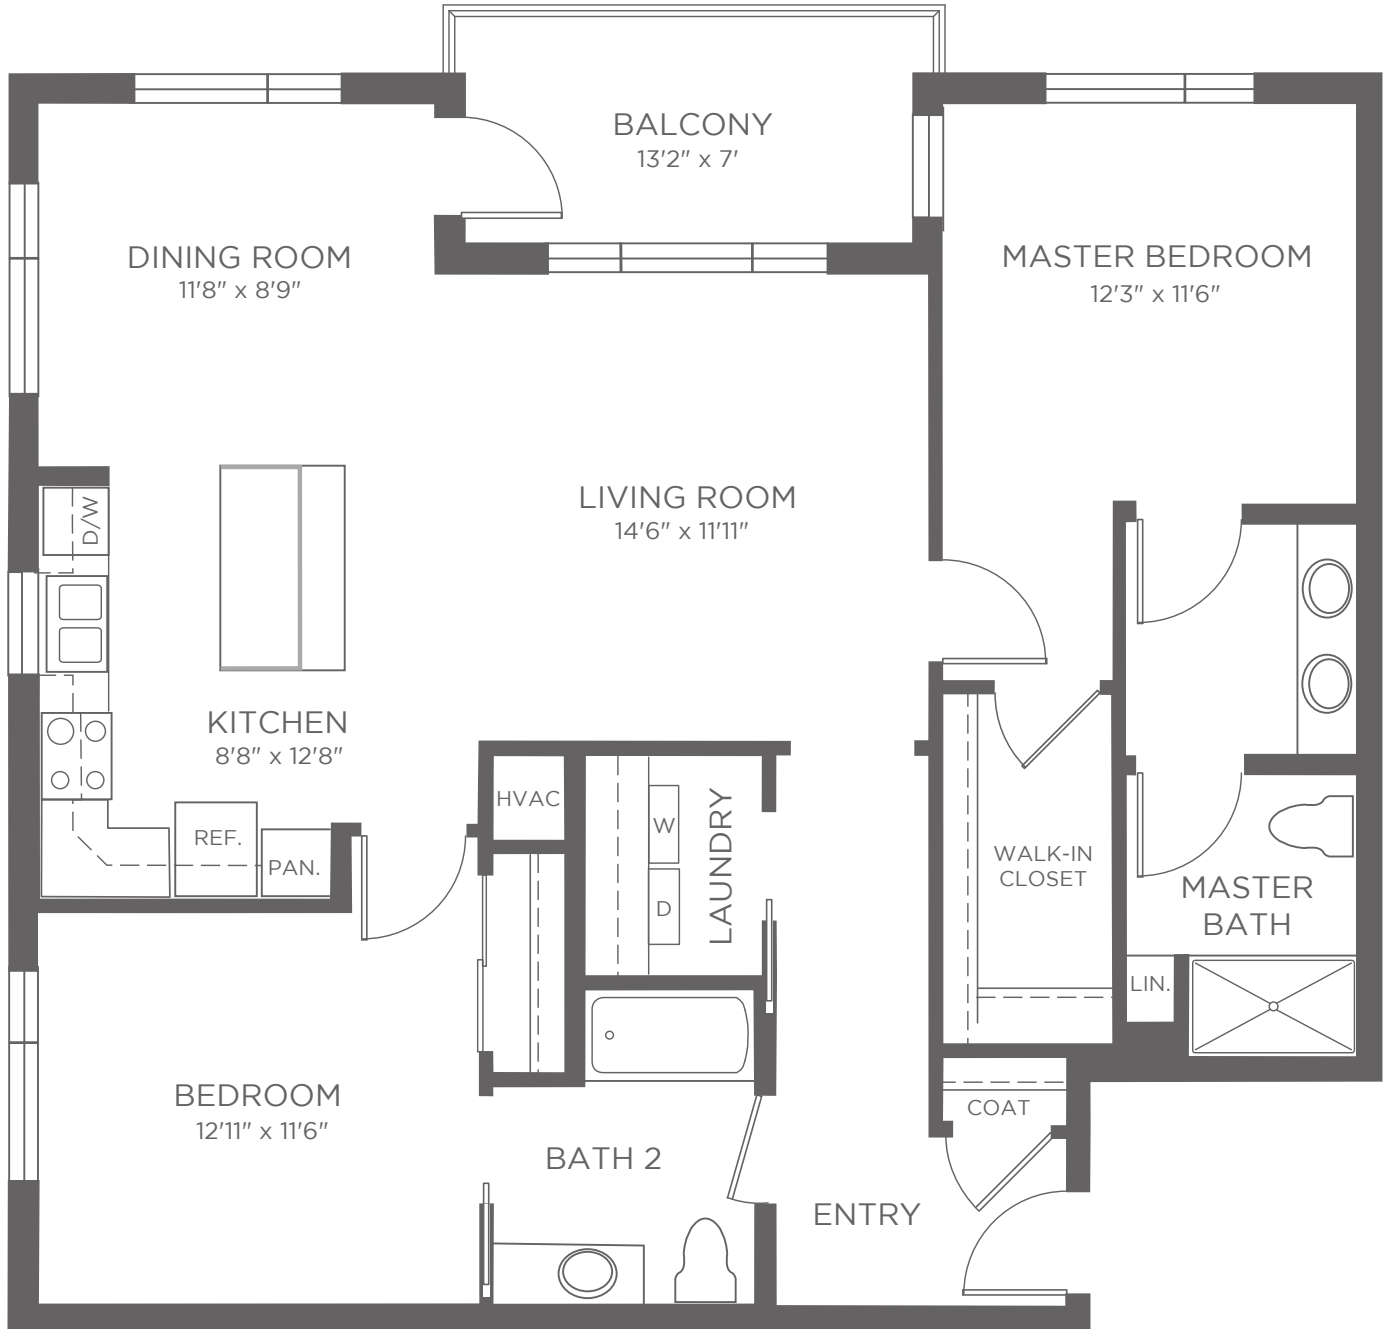

FLOOR PLAN

INDEPENDENT LIVING

MARLOWE | F

2 BEDROOM | 2 BATH

Approximately 1,265 sf

Square footage does not include balcony space.

Kisco Senior Living reserves the right to change pricing, delete or modify floor plans and specifications without notice or obligation. All square footage is approximate. 