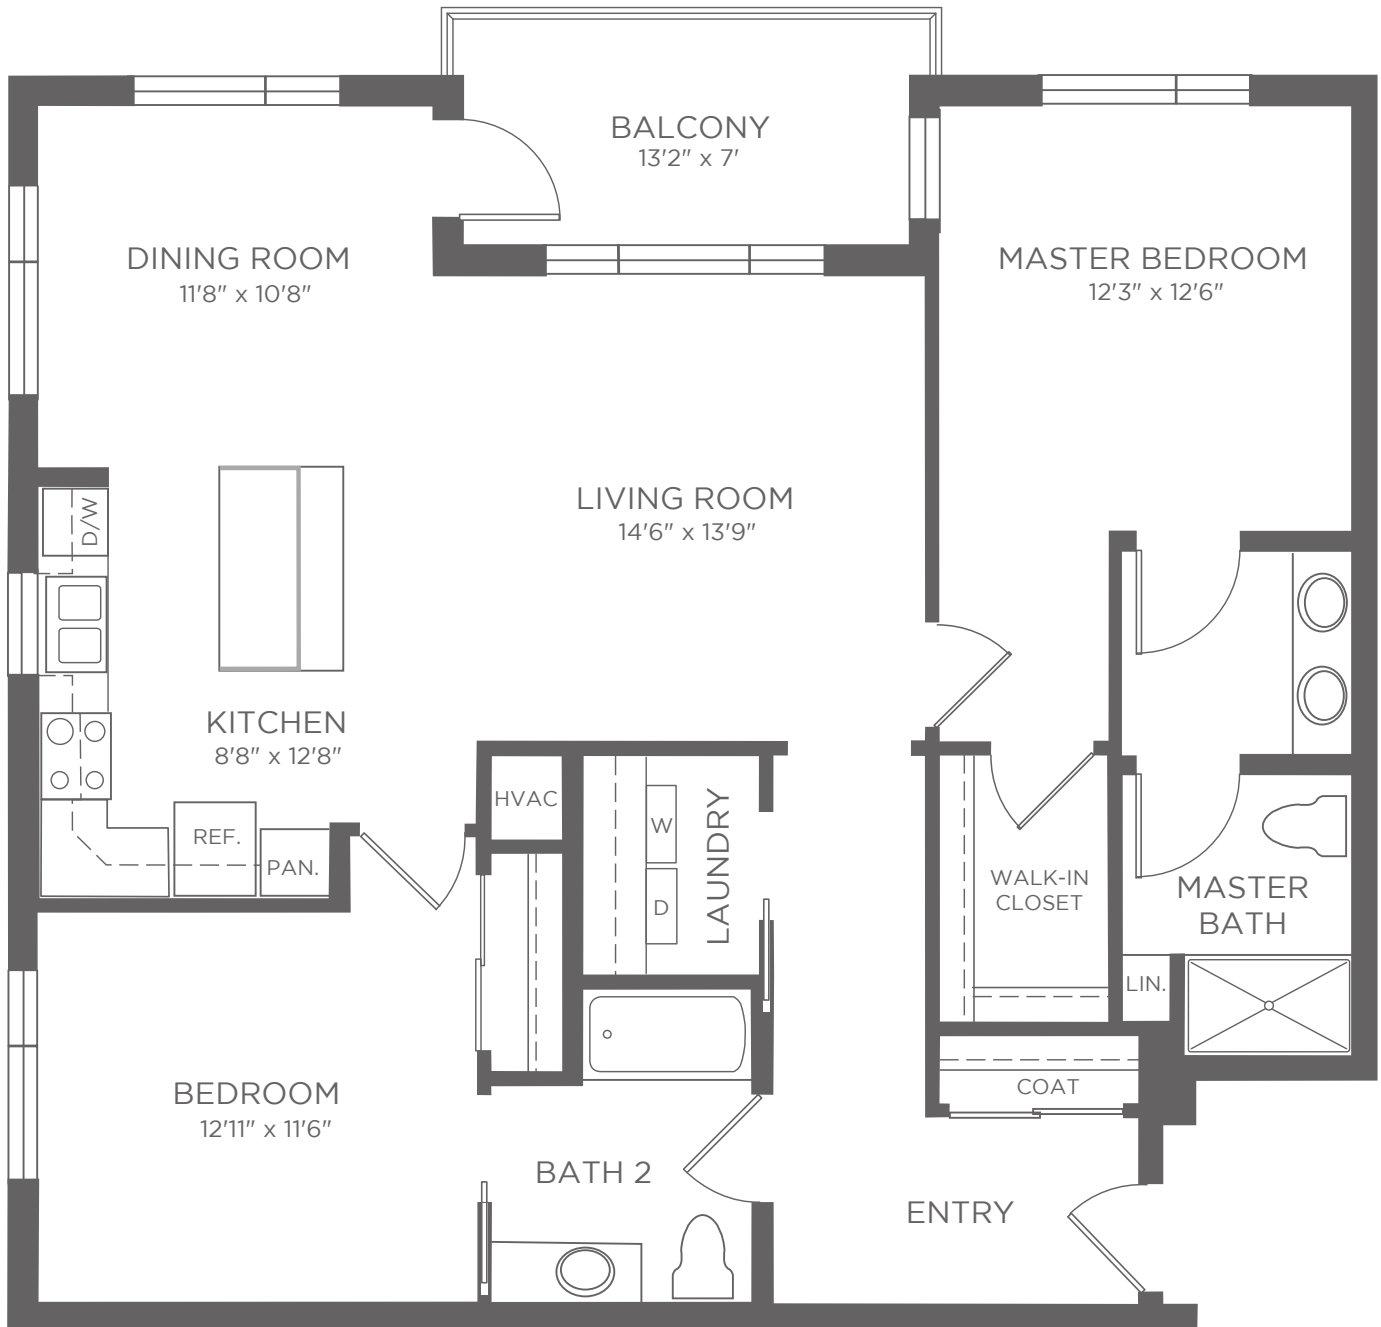

# FLOOR PLAN

INDEPENDENT LIVING

**MARLOWE PLUS | F+**

**2 BEDROOM | 2 BATH**

Approximately 1,330 sf

Square footage does not include balcony space.

Kisco Senior Living reserves the right to change pricing, delete or modify floor plans and specifications without notice or obligation. All square footage is approximate. 