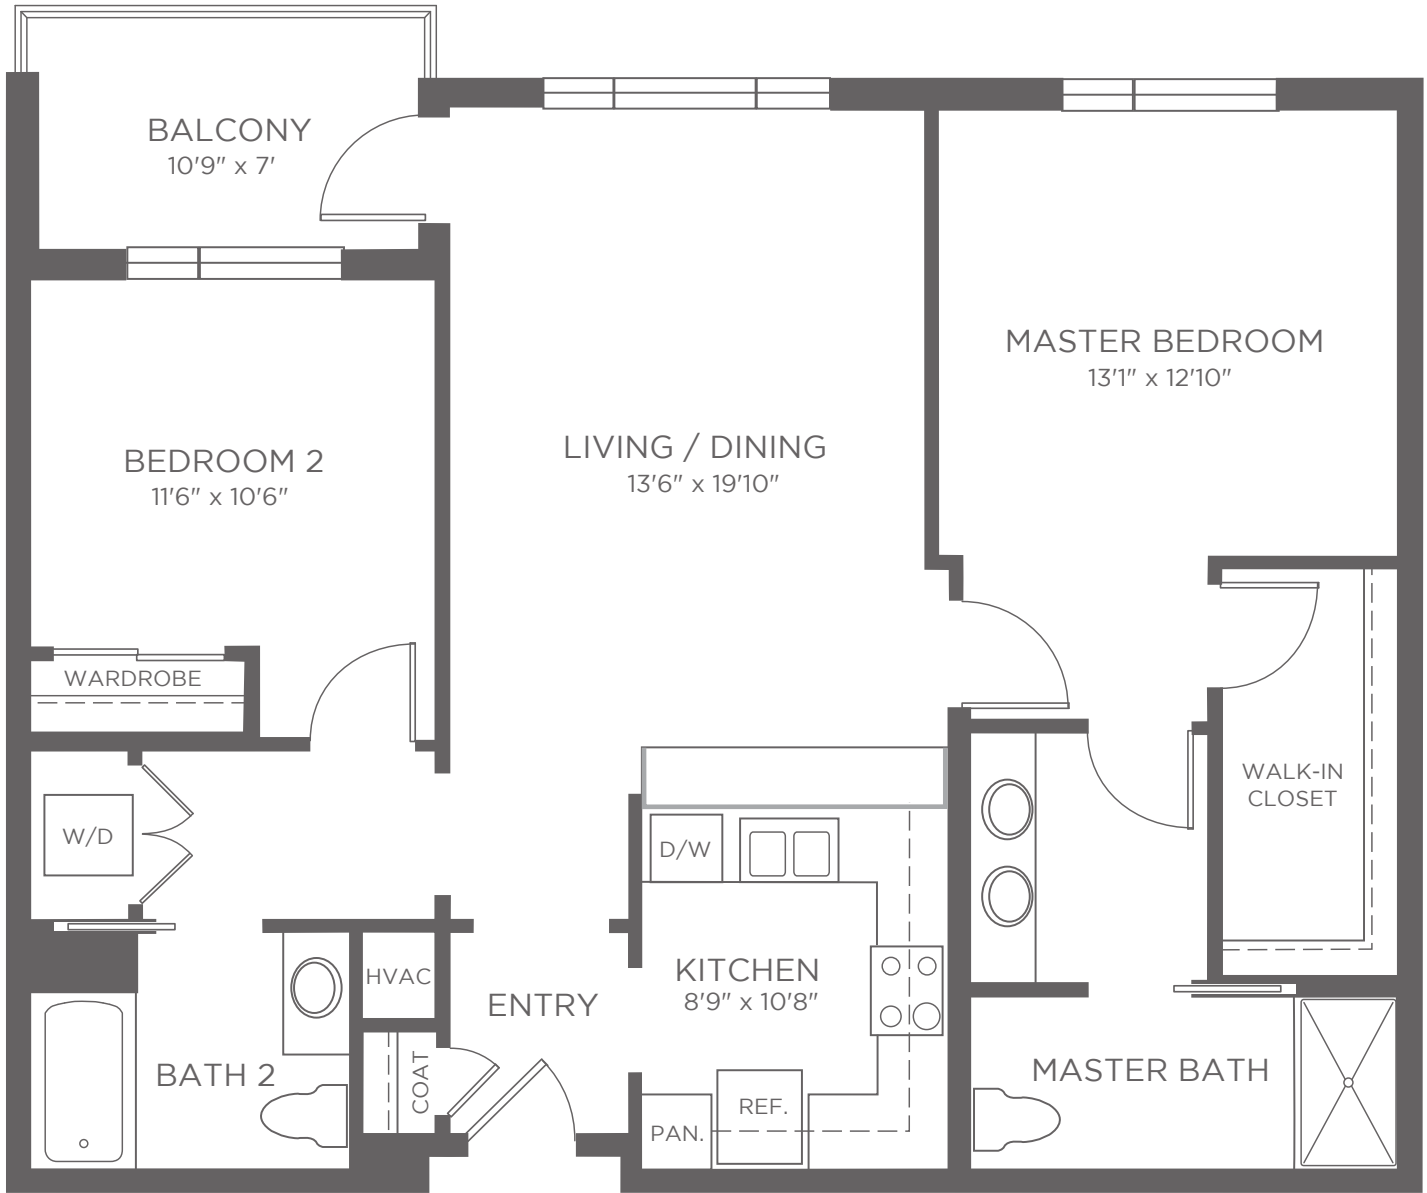

FLOOR PLAN

INDEPENDENT LIVING

MORGAN | E

2 BEDROOM | 2 BATH

Approximately 1,200 sf

Square footage does not include balcony space.

Kisco Senior Living reserves the right to change pricing, delete or modify floor plans and specifications without notice or obligation. All square footage is approximate. 