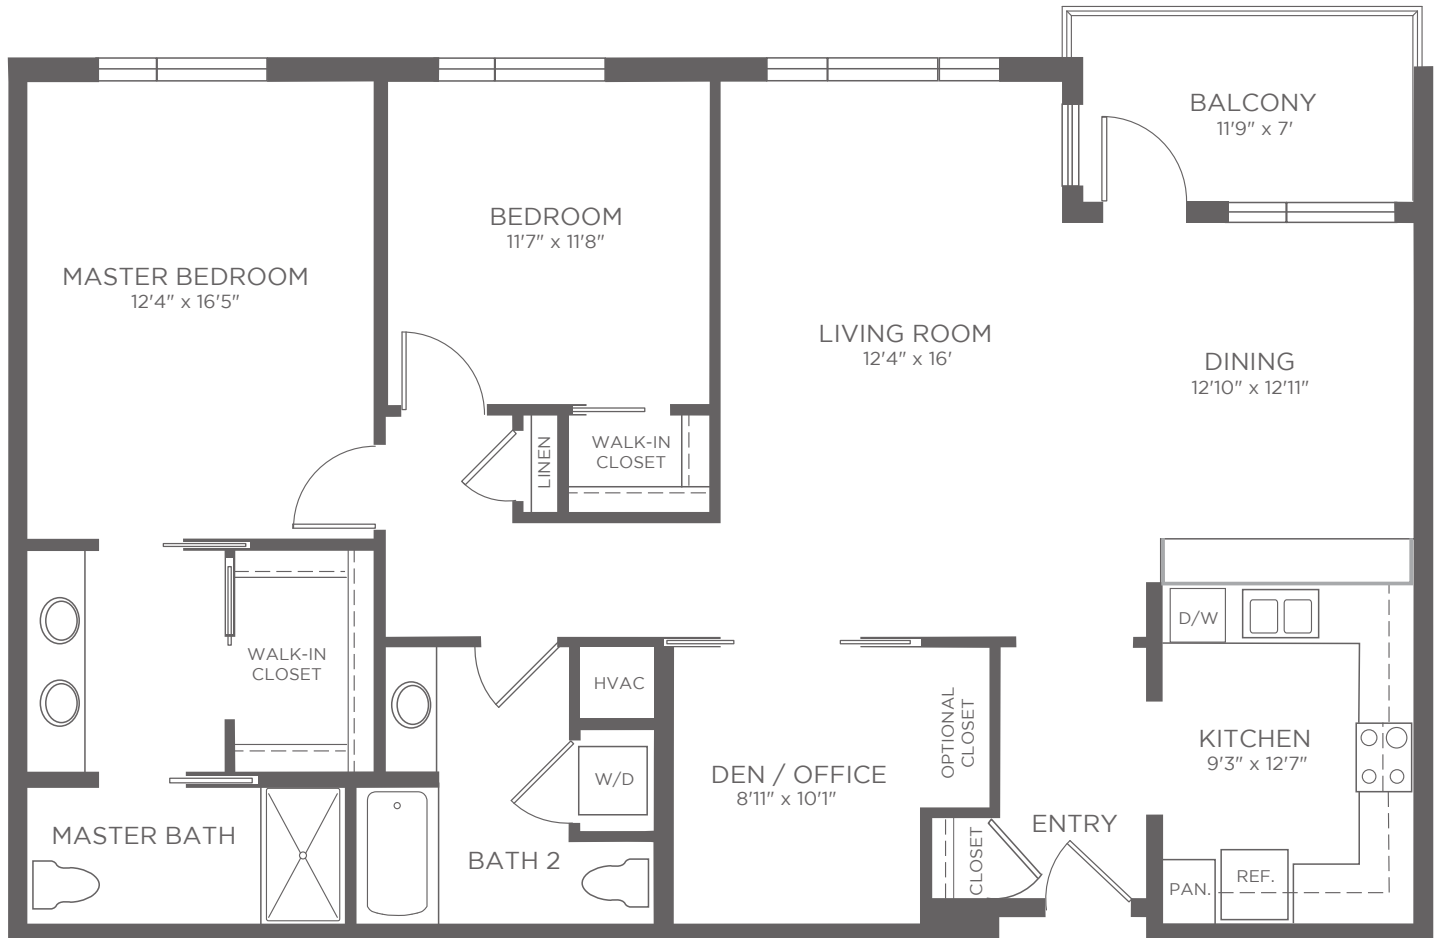

FLOOR PLAN

INDEPENDENT LIVING

OXFORD | G

2 BEDROOM | 2 BATH | DEN

Approximately 1,555 sf

Square footage does not include balcony space.

Kisco Senior Living reserves the right to change pricing, delete or modify floor plans and specifications without notice or obligation. All square footage is approximate. 