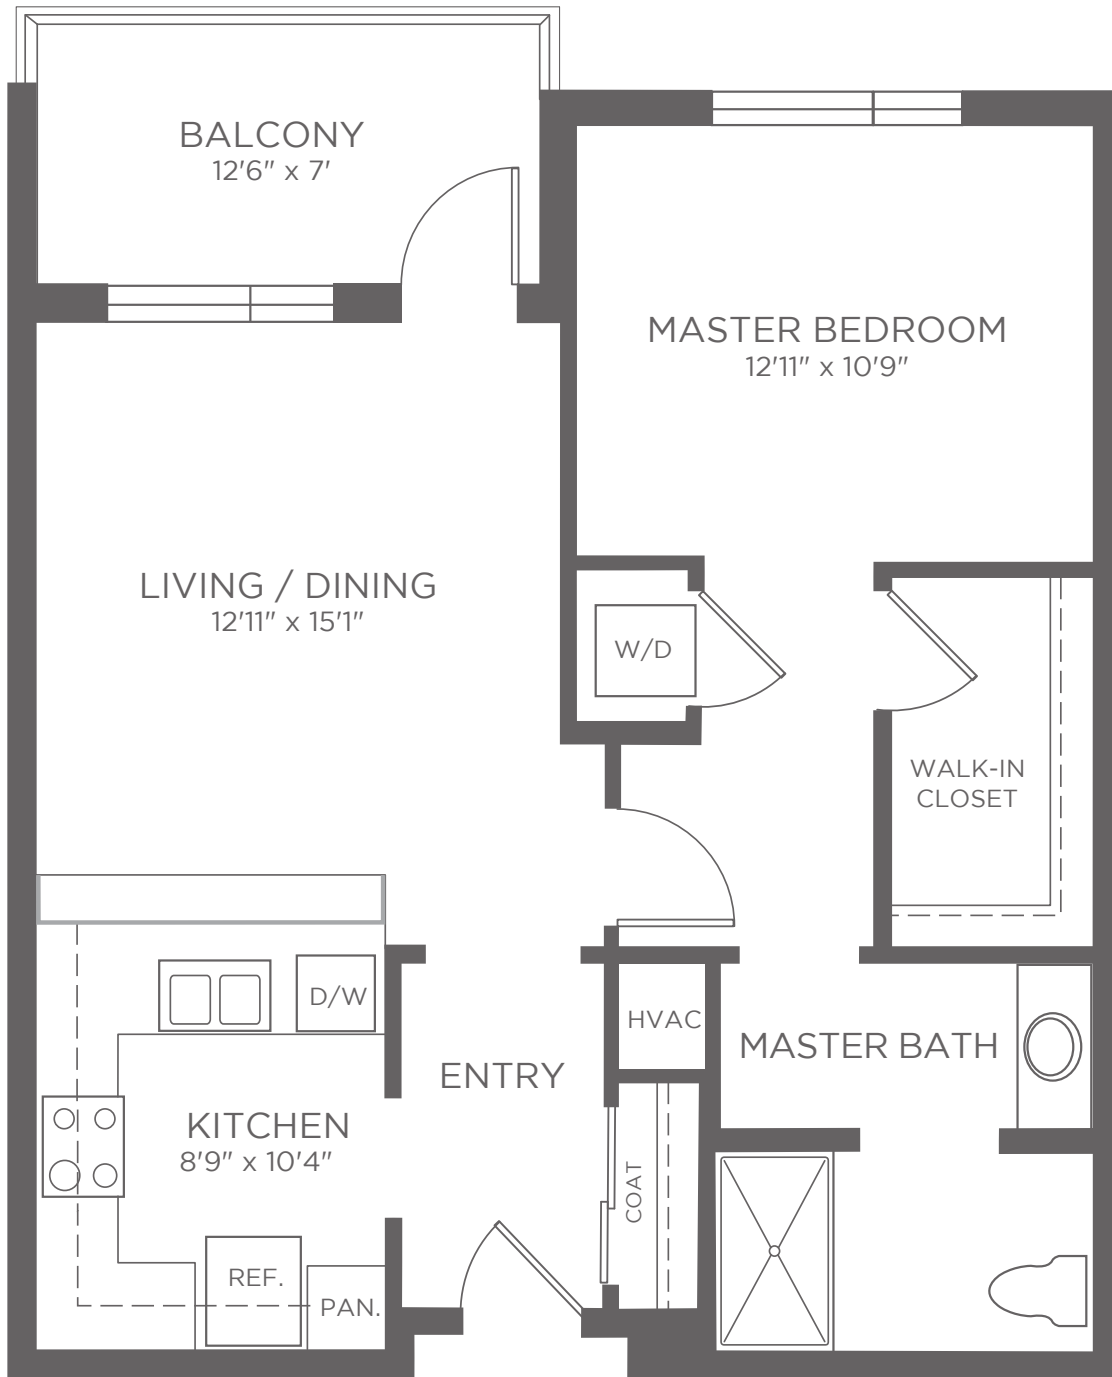

FLOOR PLAN

INDEPENDENT LIVING

SALISBURY | A

1 BEDROOM | 1 BATH

Approximately 800 sf

Square footage does not include balcony space.

Kisco Senior Living reserves the right to change pricing, delete or modify floor plans and specifications without notice or obligation. All square footage is approximate. 