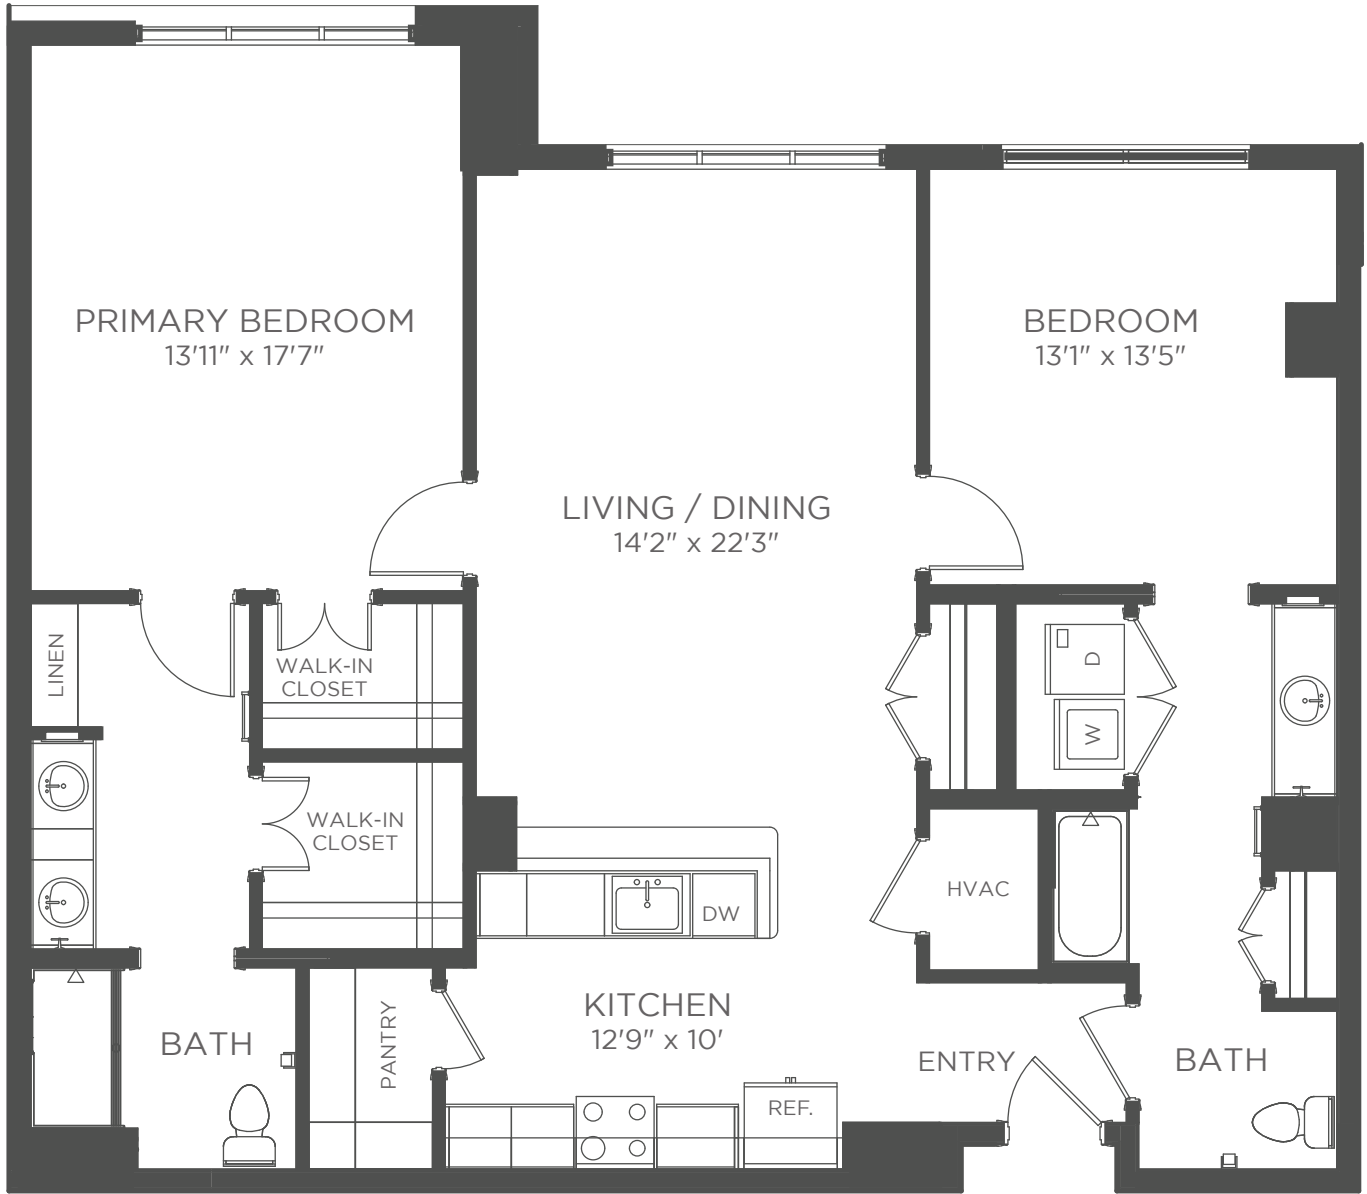

The Cardinal East
FLOOR PLAN
LEVEL 3 | INDEPENDENT LIVING

Club Level | 302

2 Bedroom, 2 Bath
Approximately 1,465 sf