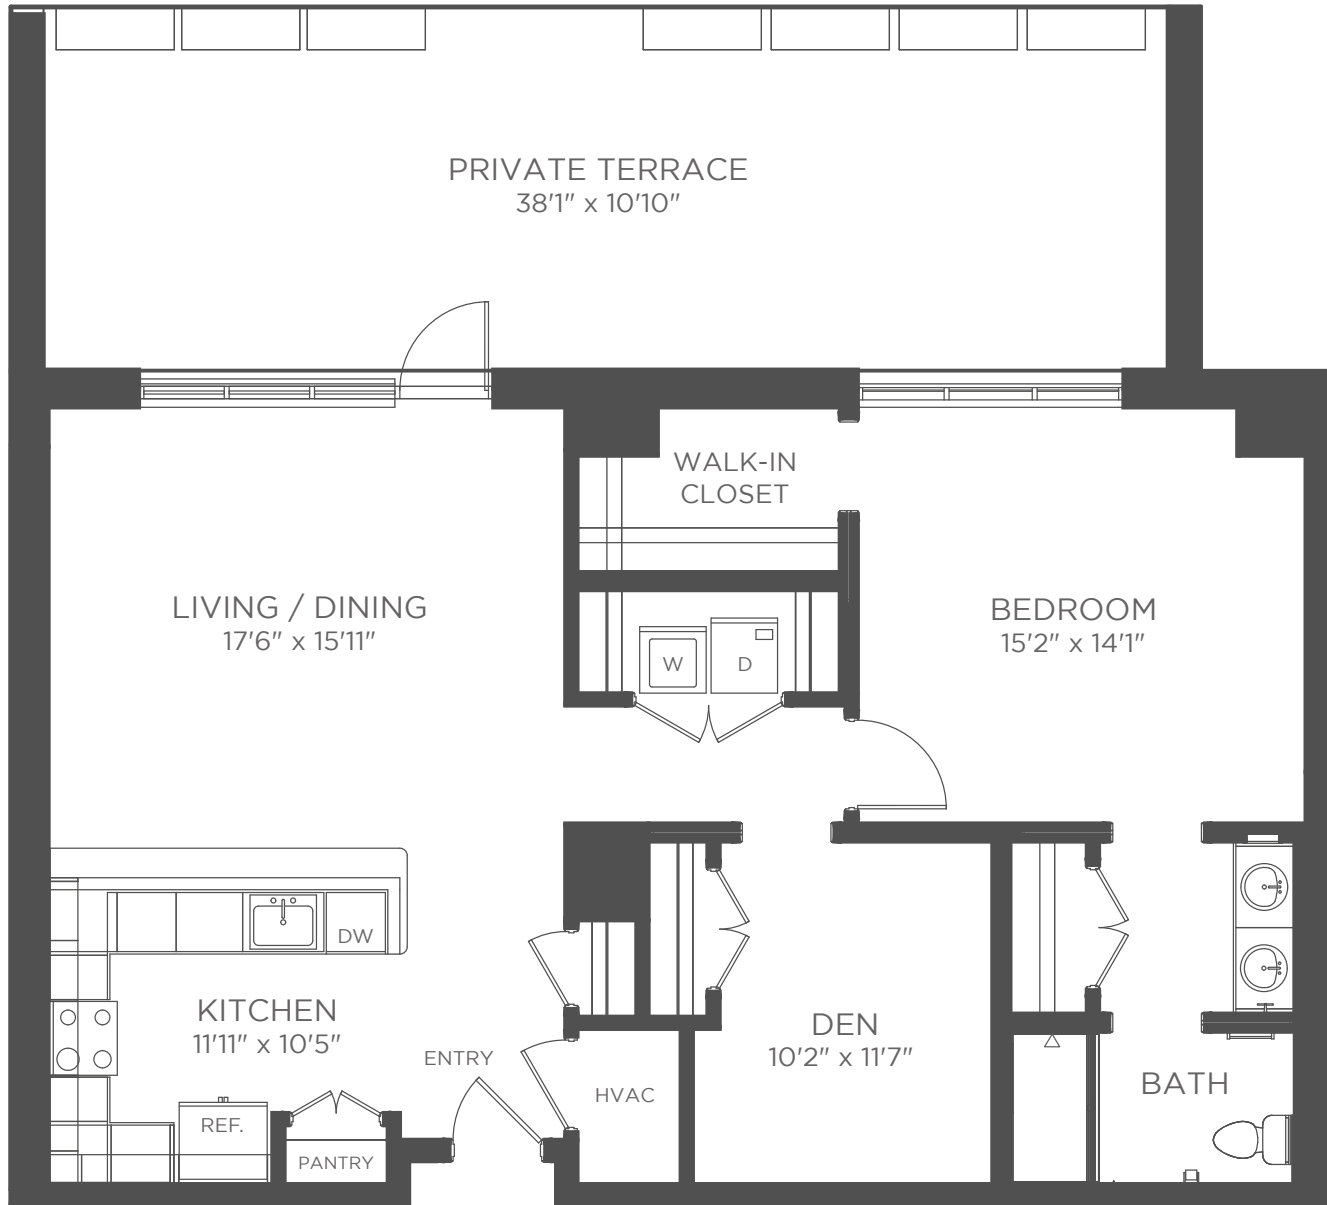

The Cardinal East
FLOOR PLAN
LEVEL 3 | INDEPENDENT LIVING

Club Level | 303

1 Bedroom, 1 Bath, Den

Approximately 1,173 sf