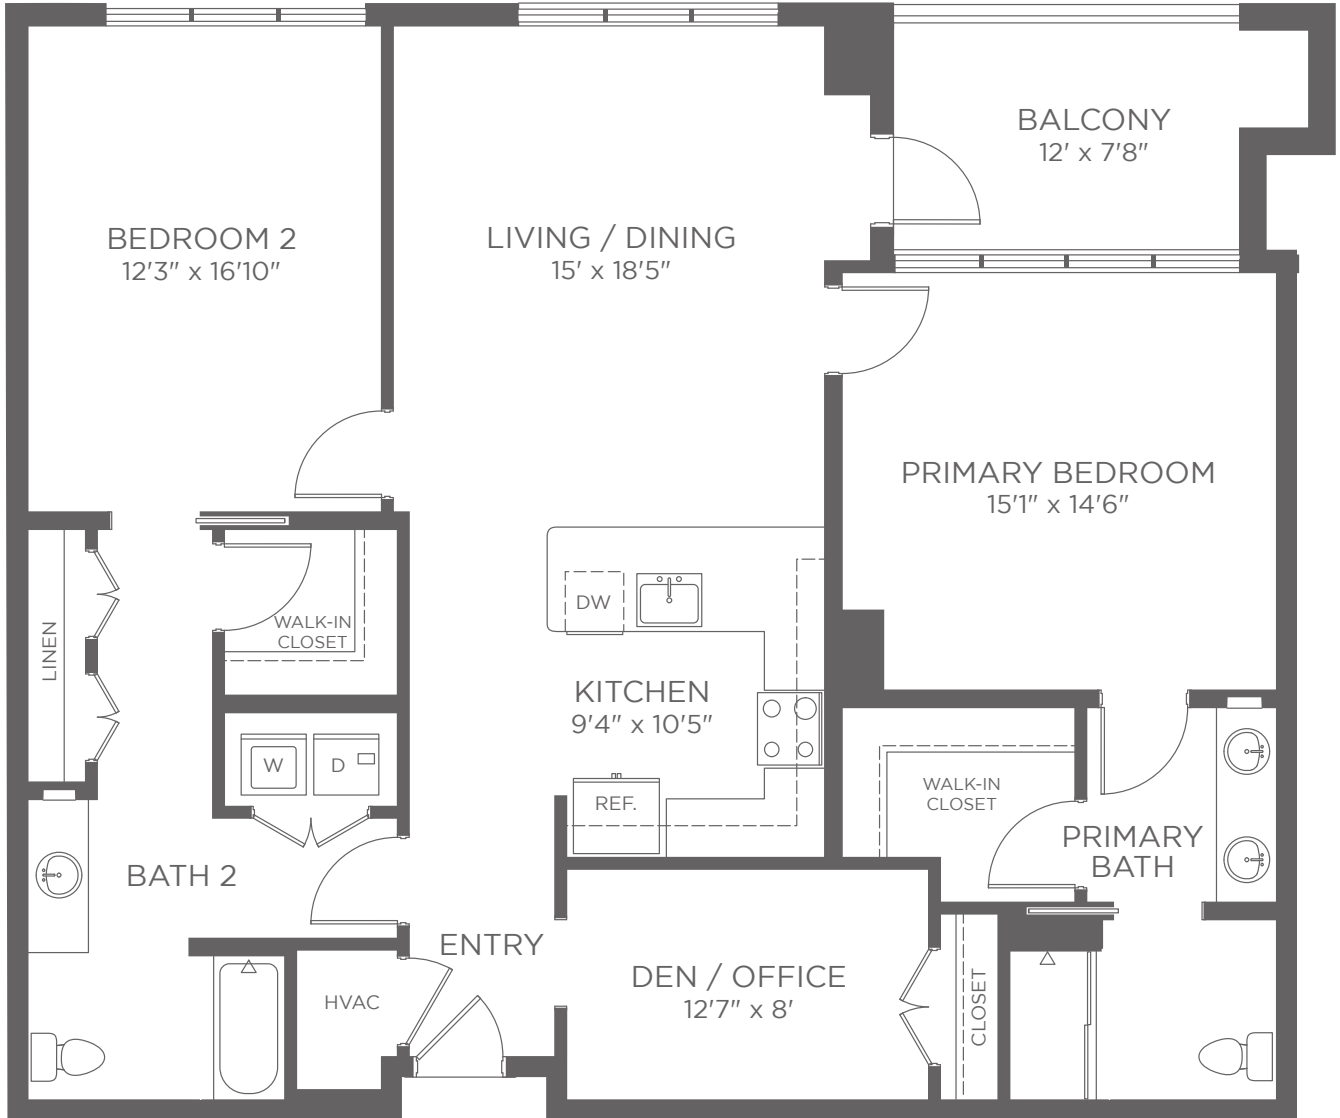

The Cardinal East
FLOOR PLAN
INDEPENDENT LIVING

Coventry
2 Bedroom, 2 Bath, Den
Approximately 1,543 sf

Square footage does not include balcony space.

Forbes TRAVEL GUIDE | 4030 Cardinal at North Hills St., Raleigh, NC 27609 | 984.204.8444 | lifeatthecardinal.com

THE CARDINAL
at North Hills

A KISCO SIGNATURE COMMUNITY